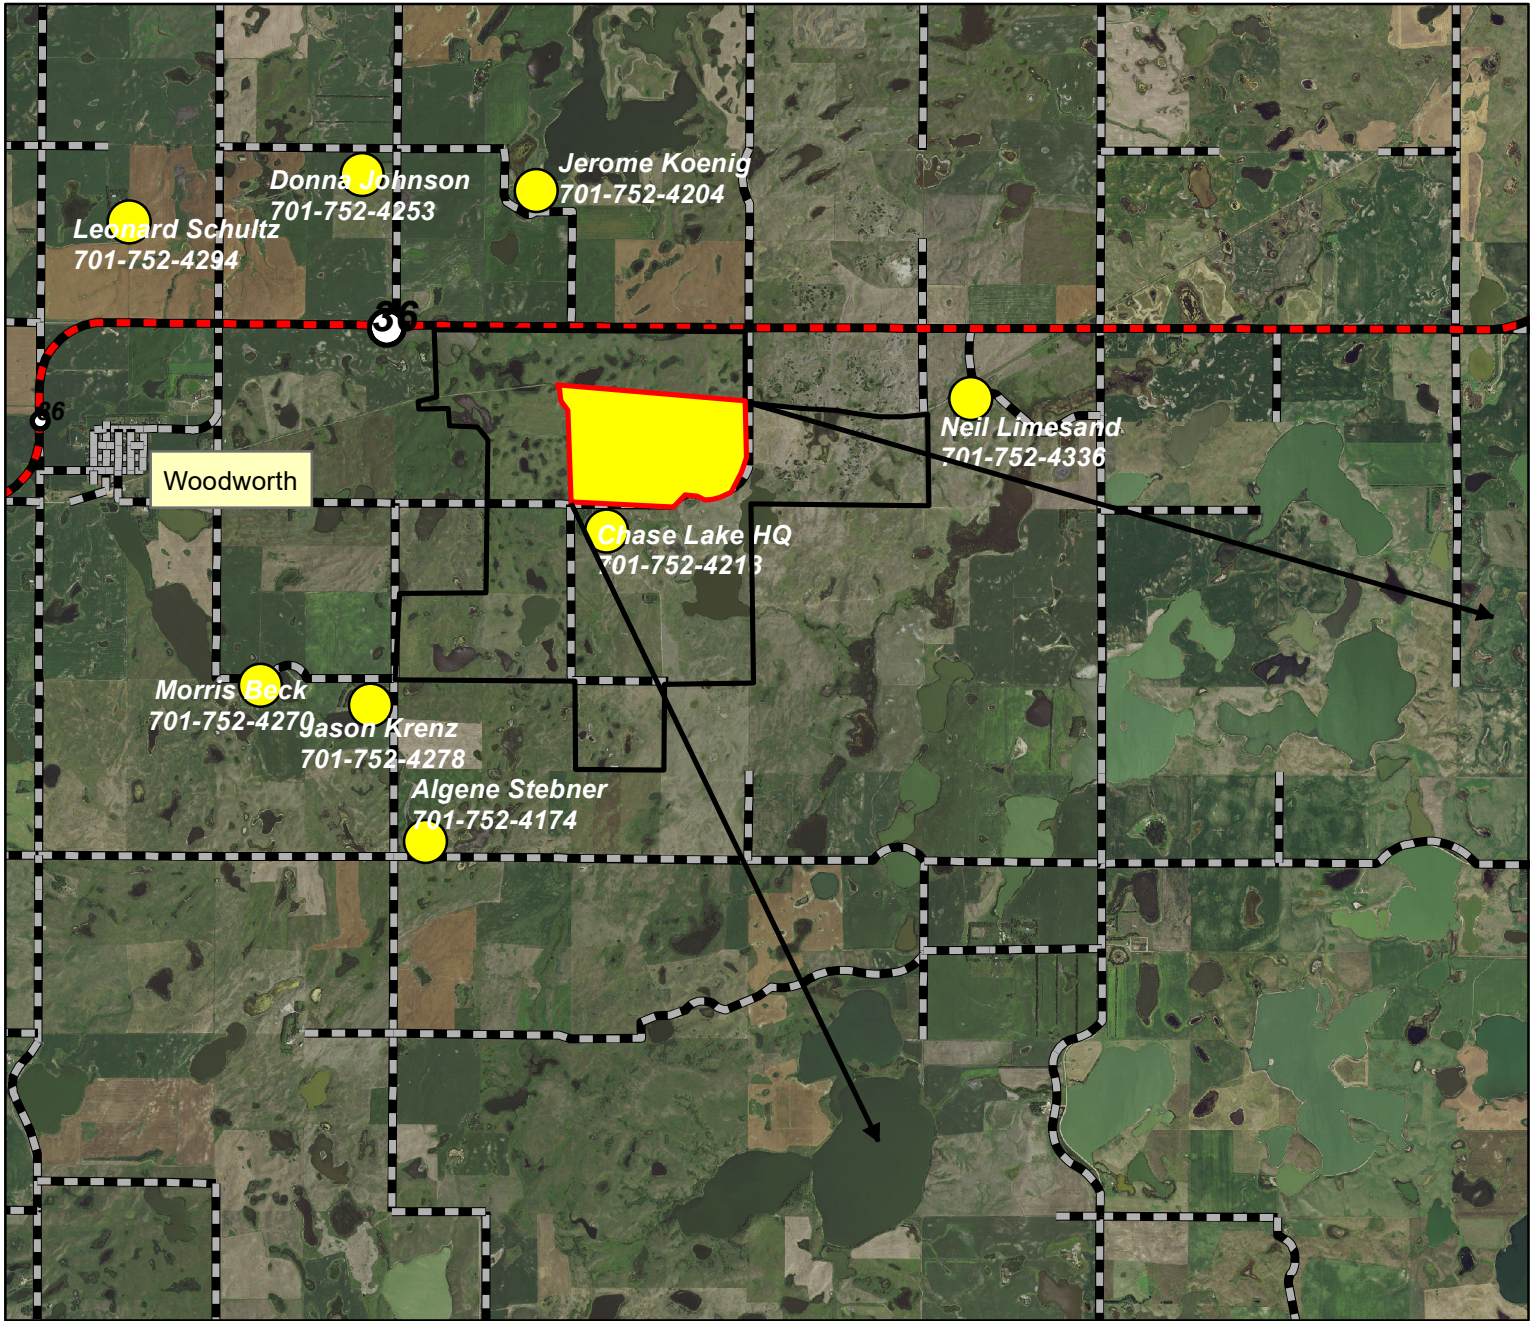

Woodworth Station WPA Unit 3 Smoke Trajectory Map

0 0.5 1 2 3 4 Miles

Legend

*The burn unit is located 3 miles east of Woodworth.
Prepared by; Terry Gwilliams 01/13/2020
142N 68W Sec. 1*

Smoke trajectory shown with a northwest wind direction