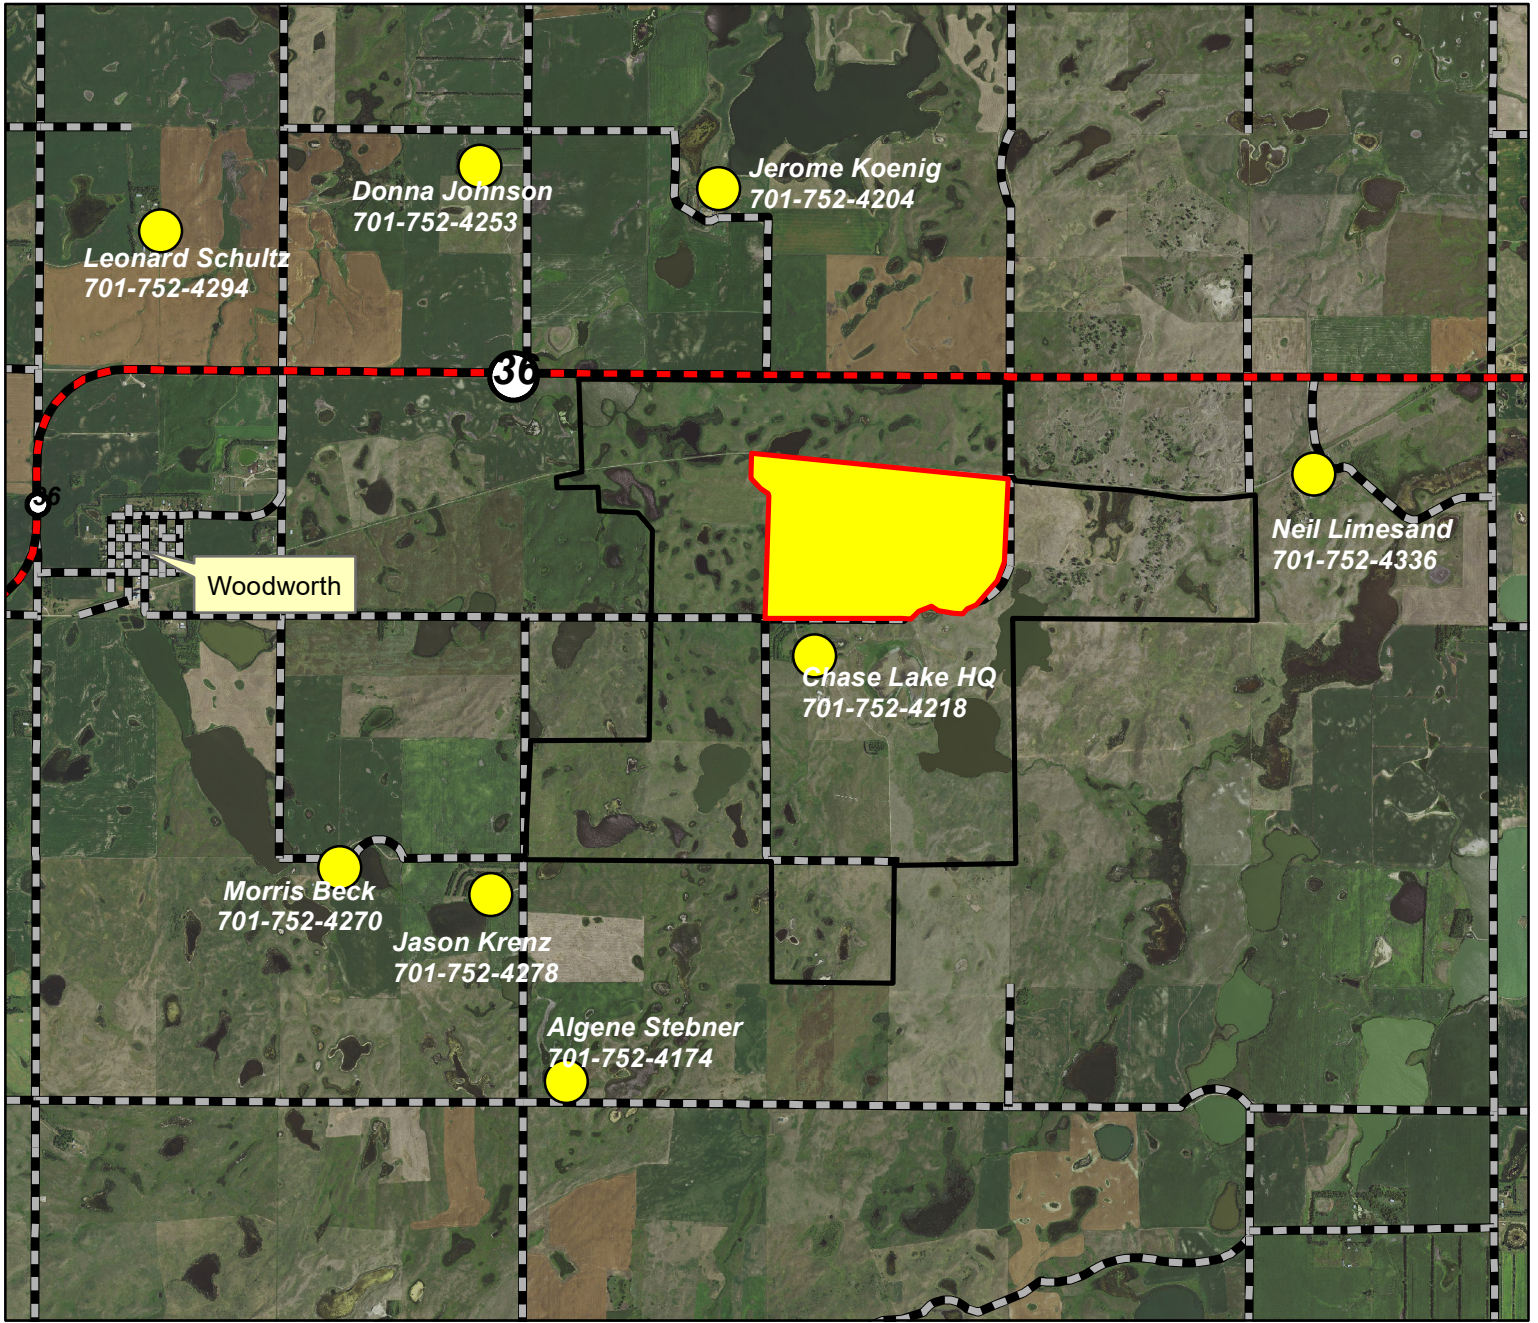

Woodworth Station WPA Unit 3 Vicinity Map

0 0.475 0.95 1.9 2.85 3.8 Miles

Legend

The burn unit is located 3 miles east of Woodworth.
Prepared by; Terry Gwilliams 01/13/2020
147N 68W Sec. 1