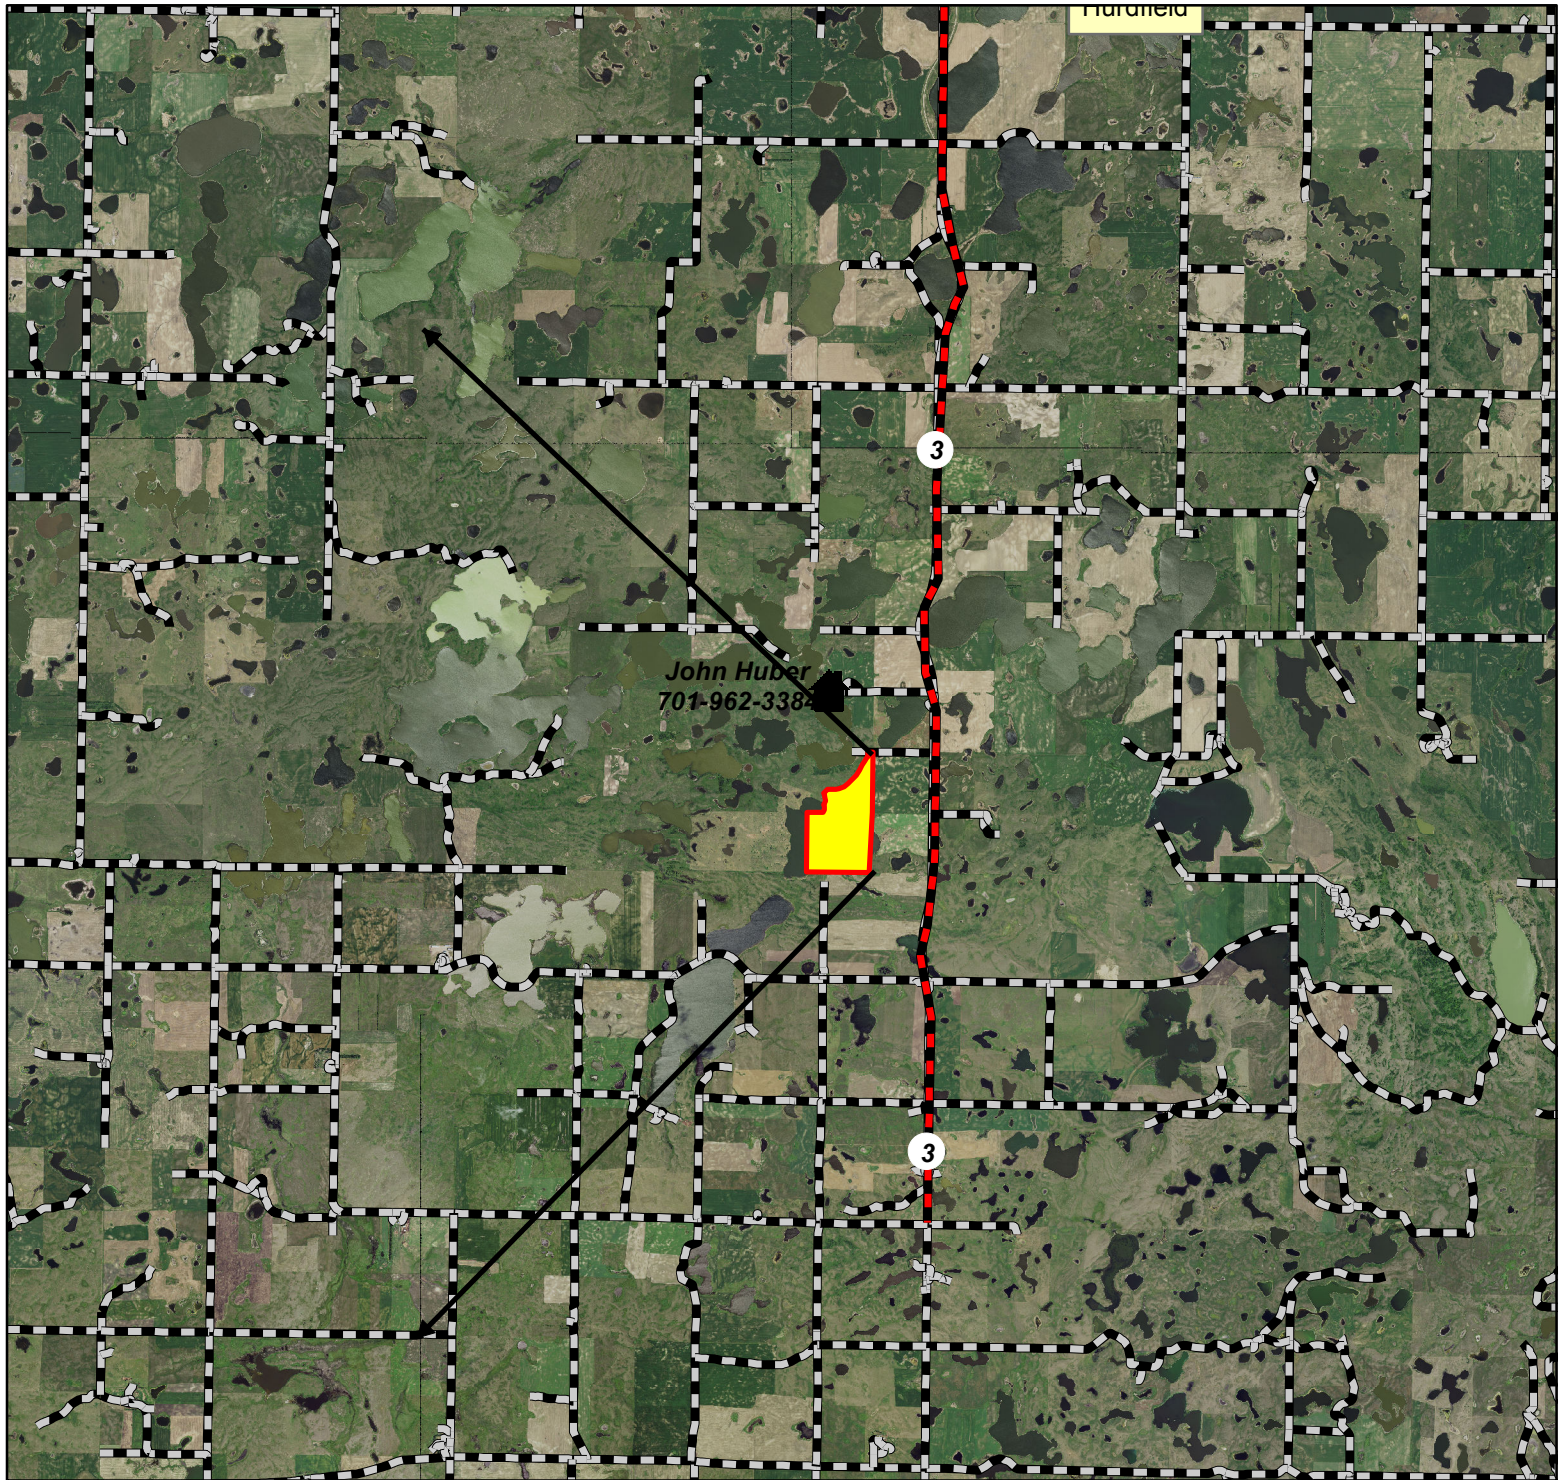

Fredrick WPA & Lone Tree WMA Smoke Trajectory Map

Legend

-  Burn Unit
-  Smoke Trajectory
-  Major Roads
-  Gravel Roads

*Smoke trajectory shown with with
a east wind direction.*

*Prepared by: Terry Gwilliams 01/17/2017
T146N R73W Sec. 33*