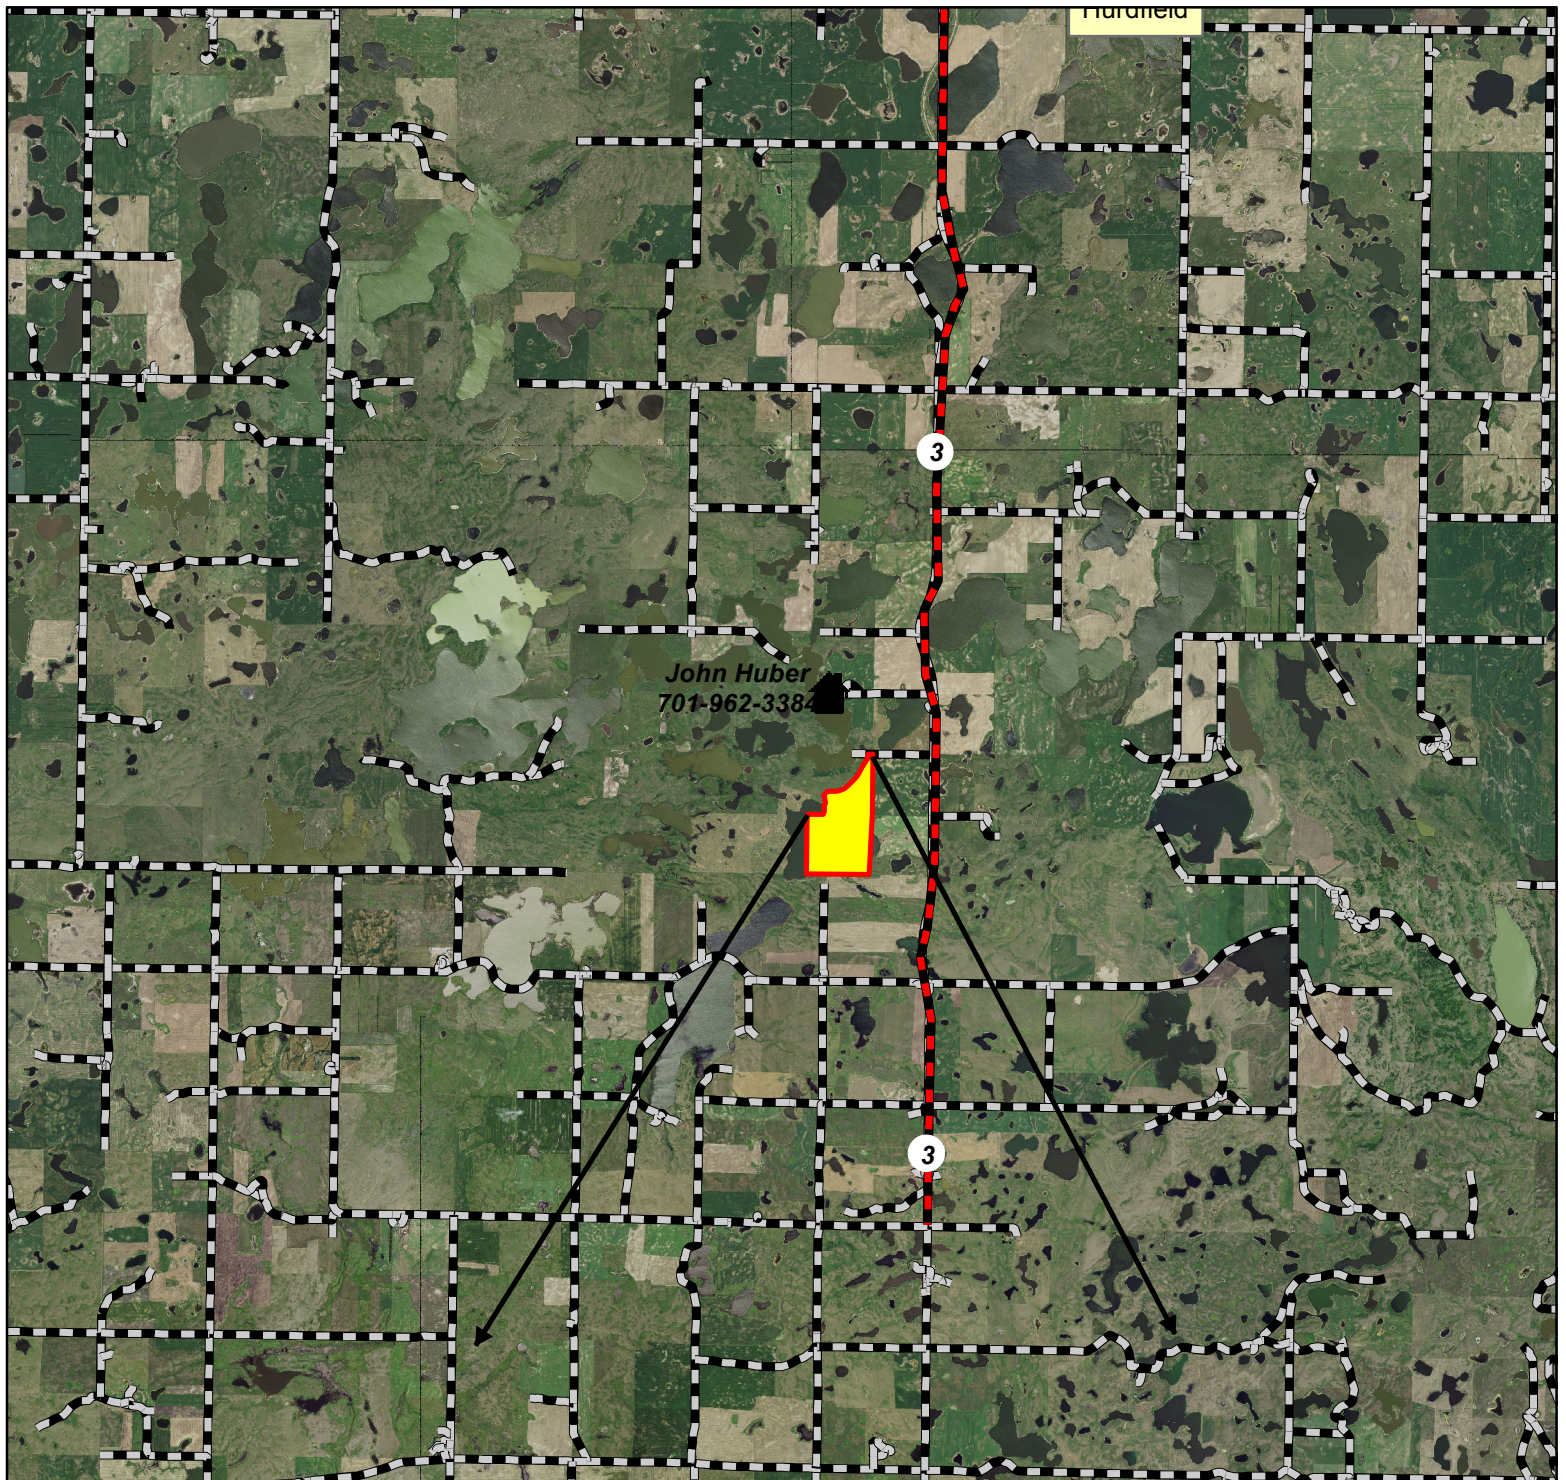

Fredrick WPA & Lone Tree WMA Smoke Trajectory Map

Legend

-  Burn Unit
-  Smoke Trajectory
-  Major Roads
-  Gravel Roads

Smoke trajectory shown with with a north wind direction.

*Prepared by: Terry Gwilliams 01/17/2017
T146N R73W Sec. 33*