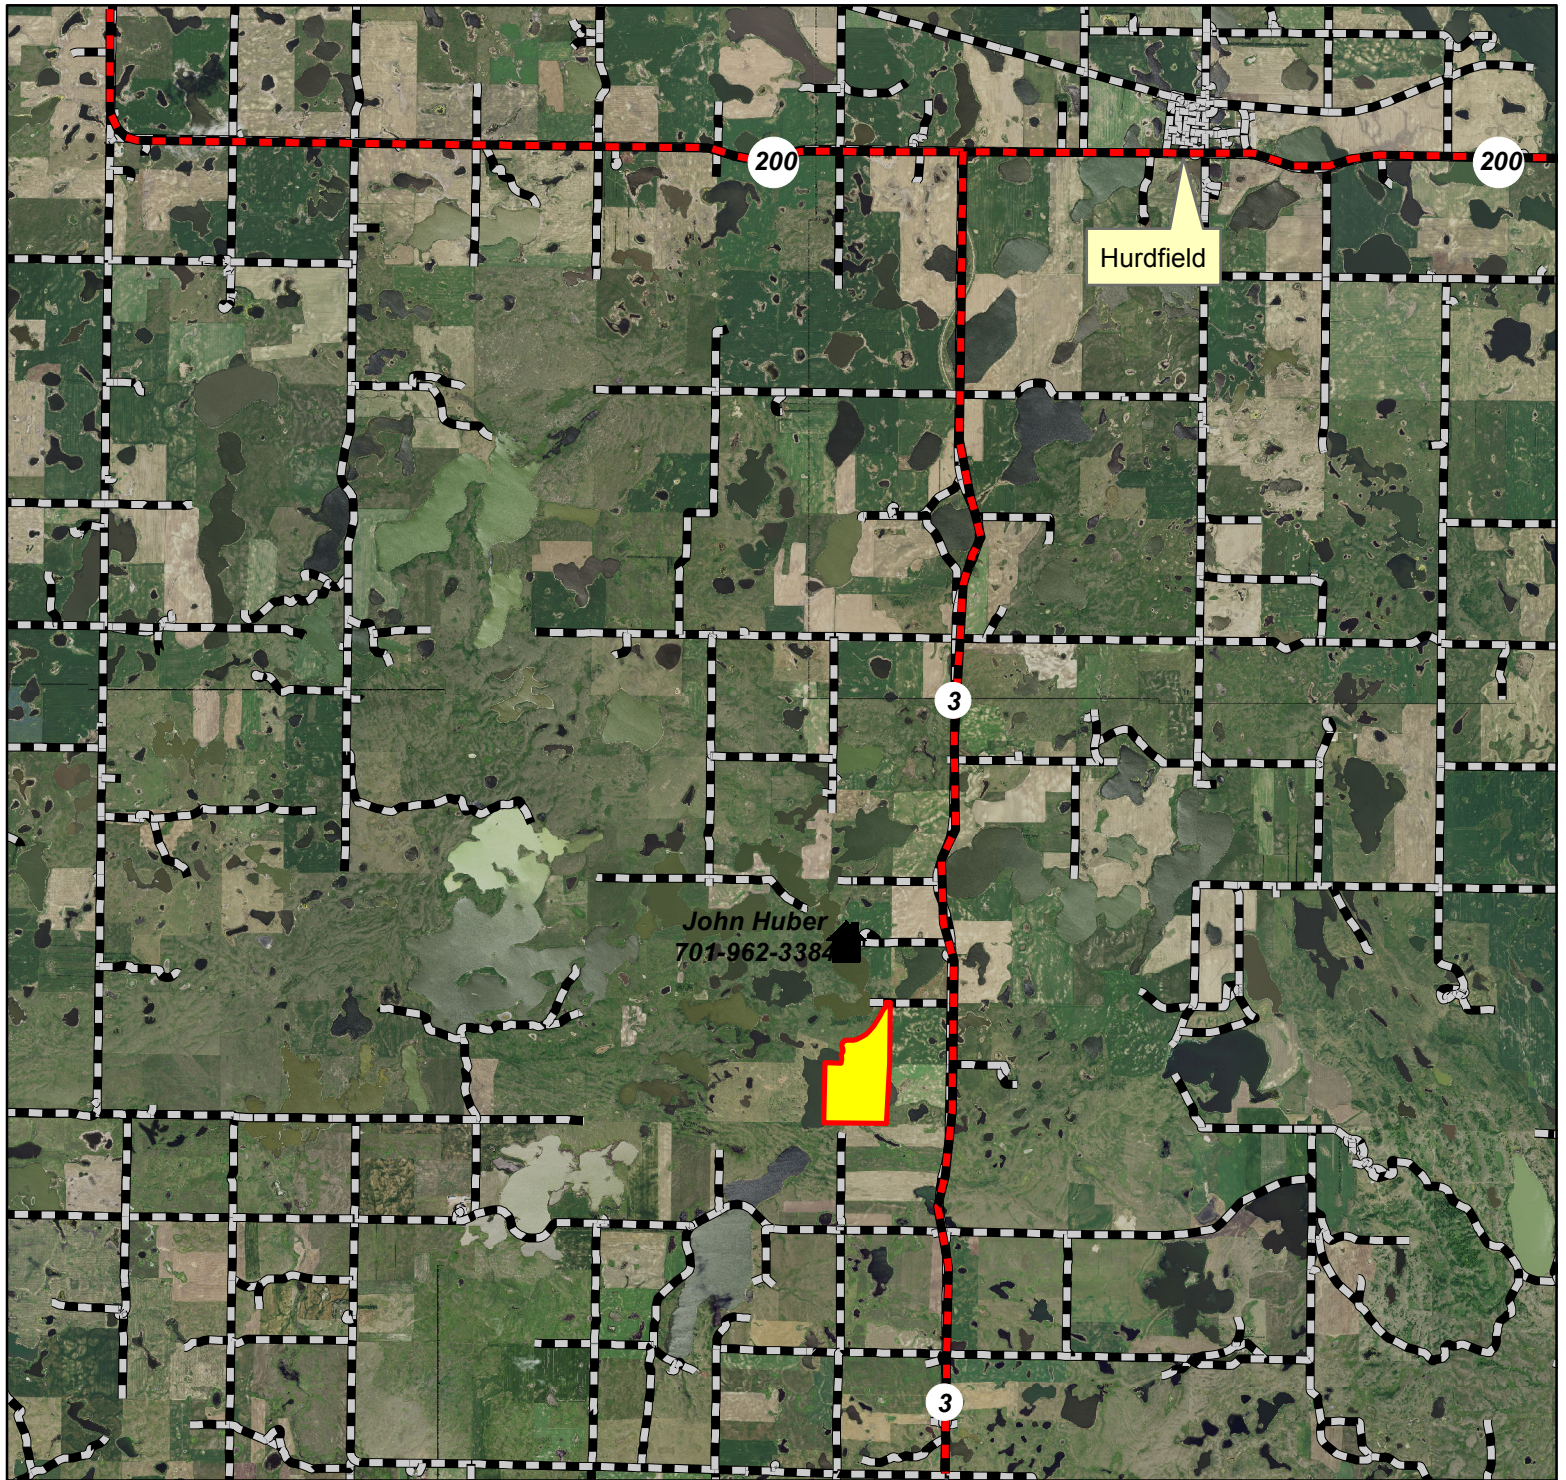

Fredrick WPA & Lone Tree WMA Vicinity & Contingency Map

Legend

-  Burn Unit
-  Contingency Lines
-  Major Roads
-  Gravel Roads

The burn unit is located 2 miles west and 7 miles south of Hurdfield.

*Prepared by: Terry Gwilliams 01/17/2017
T146N R73W Sec. 33*