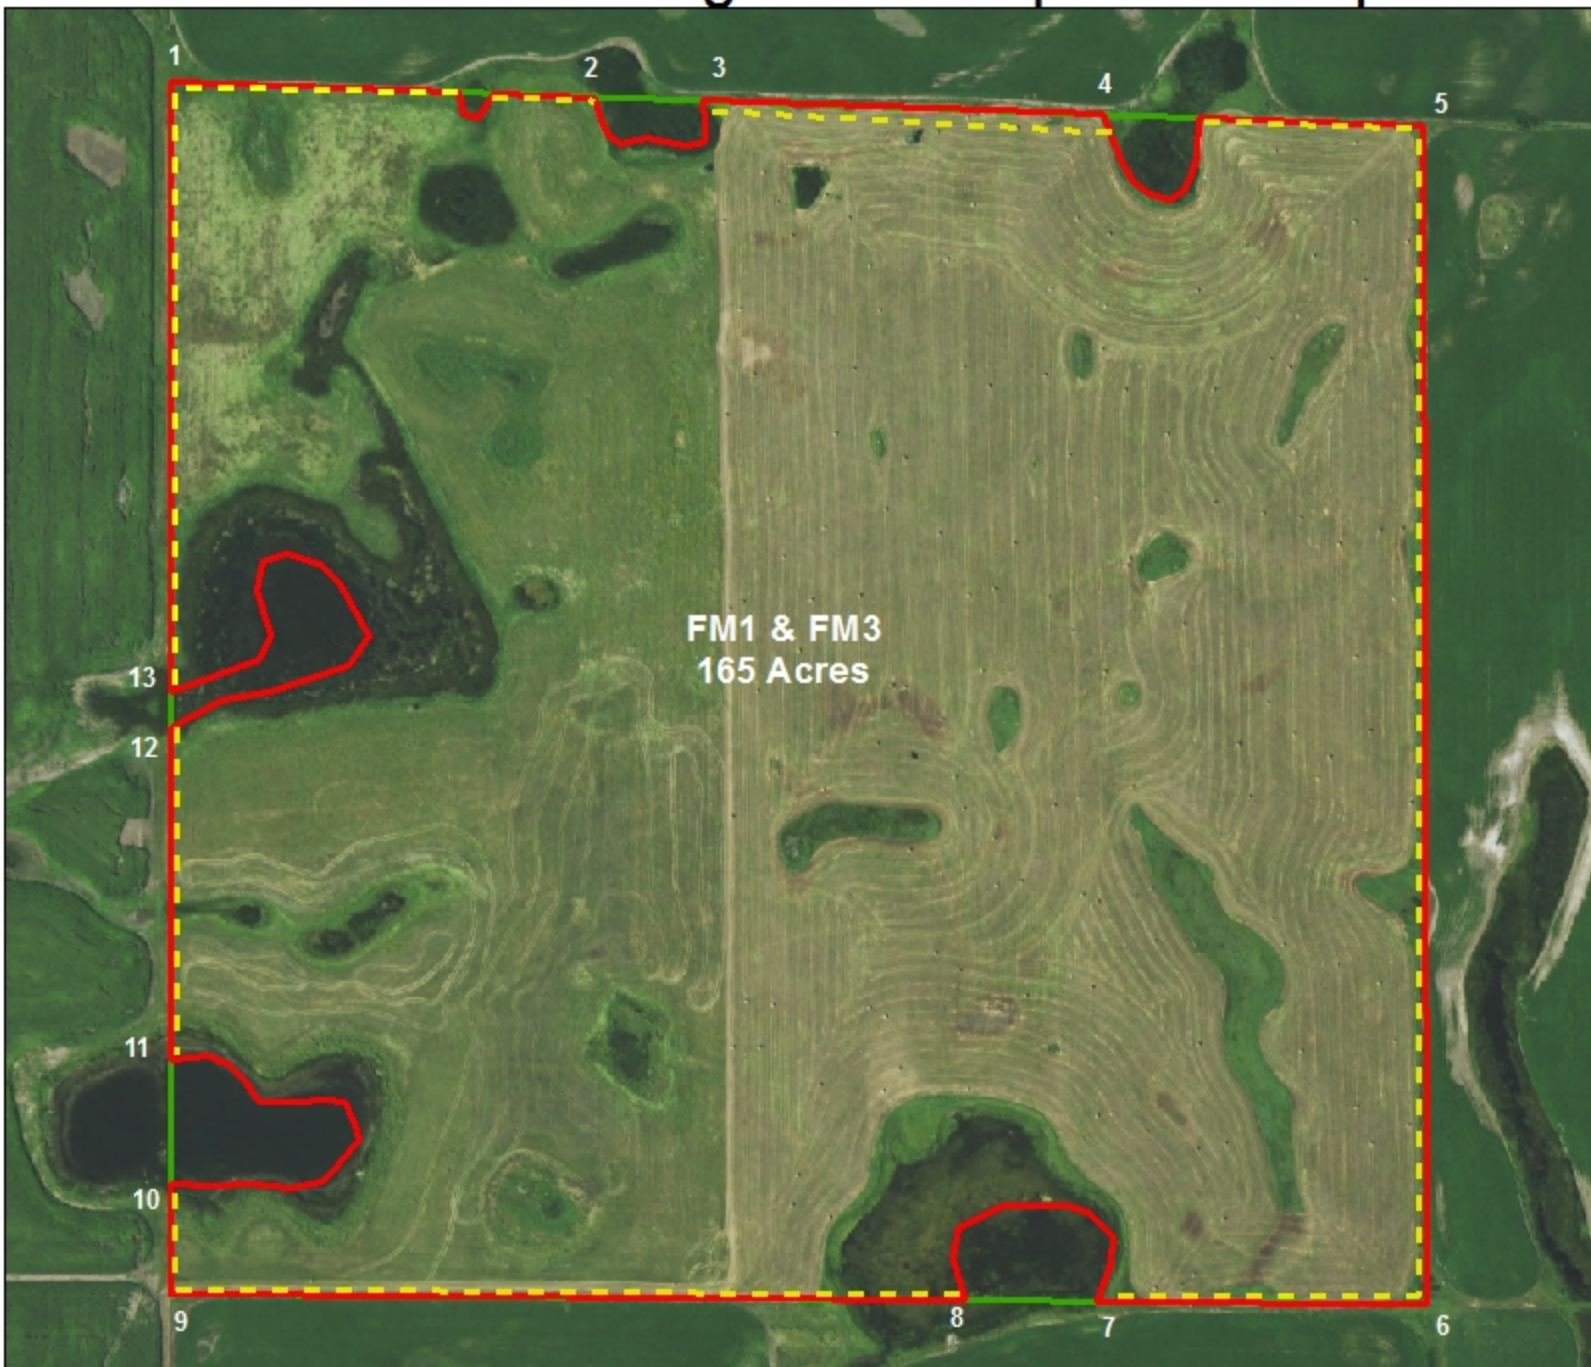

# Herman WPA Ignition Sequence Map

-  WPA Boundary
-  Burn Unit
-  Roads
-  Mow Break

Ignition Sequence  
w/West Wind  
Group 1: 6 - 5 - 4 - 3 - 2 - 1  
Group 2: 6 - 7 - 8 - 9 - 10 -  
11 - 12 - 13 - 1

FM1 & FM3  
165 Acres

0 0.0375 0.075 0.15 0.225 0.3 Miles

Prepared by:  
Jason Wagner 1/25/16