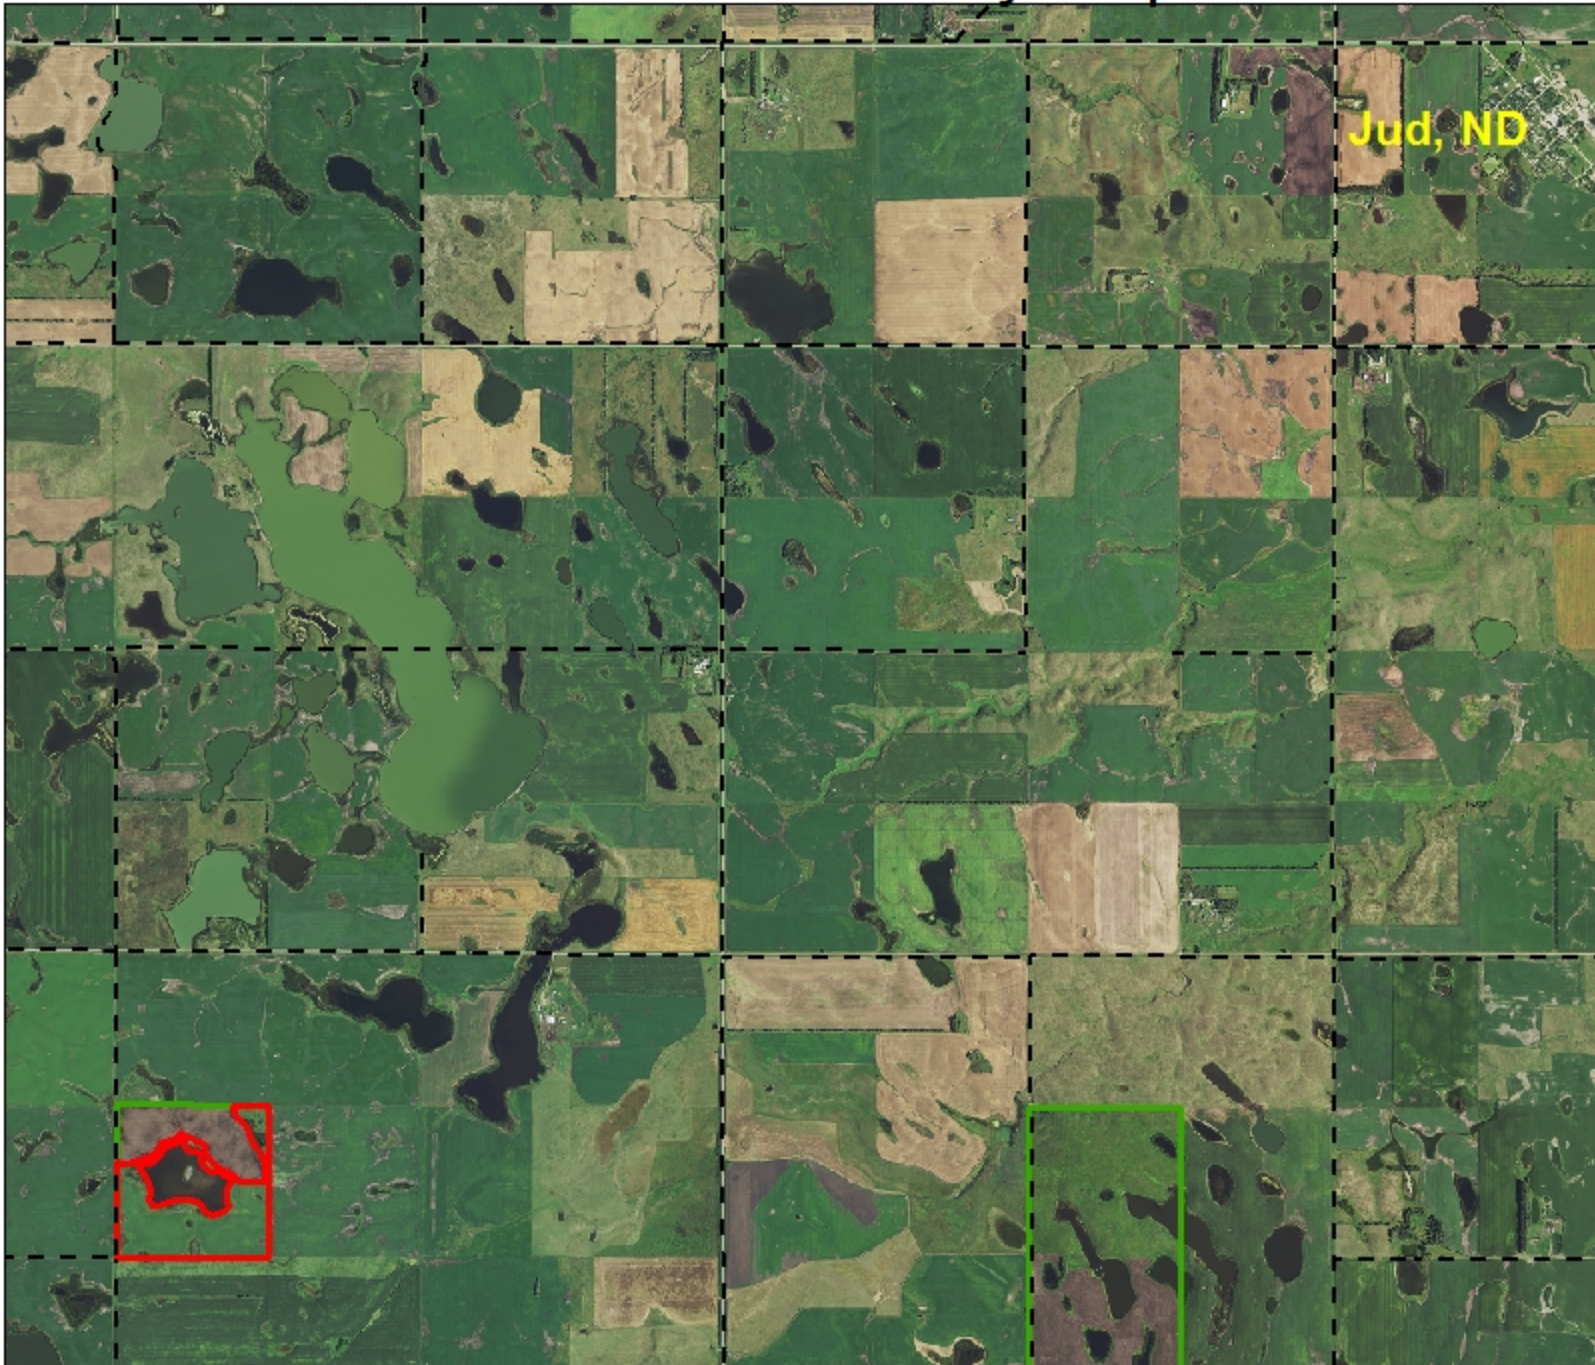

# Borth WPA Vicinity Map

Jud, ND

-  WPA Boundary
-  Burn Unit
-  Roads

The WPA is located 2.5 miles west, 3 miles South, 2 miles West and 1/2 South of Jud, ND.