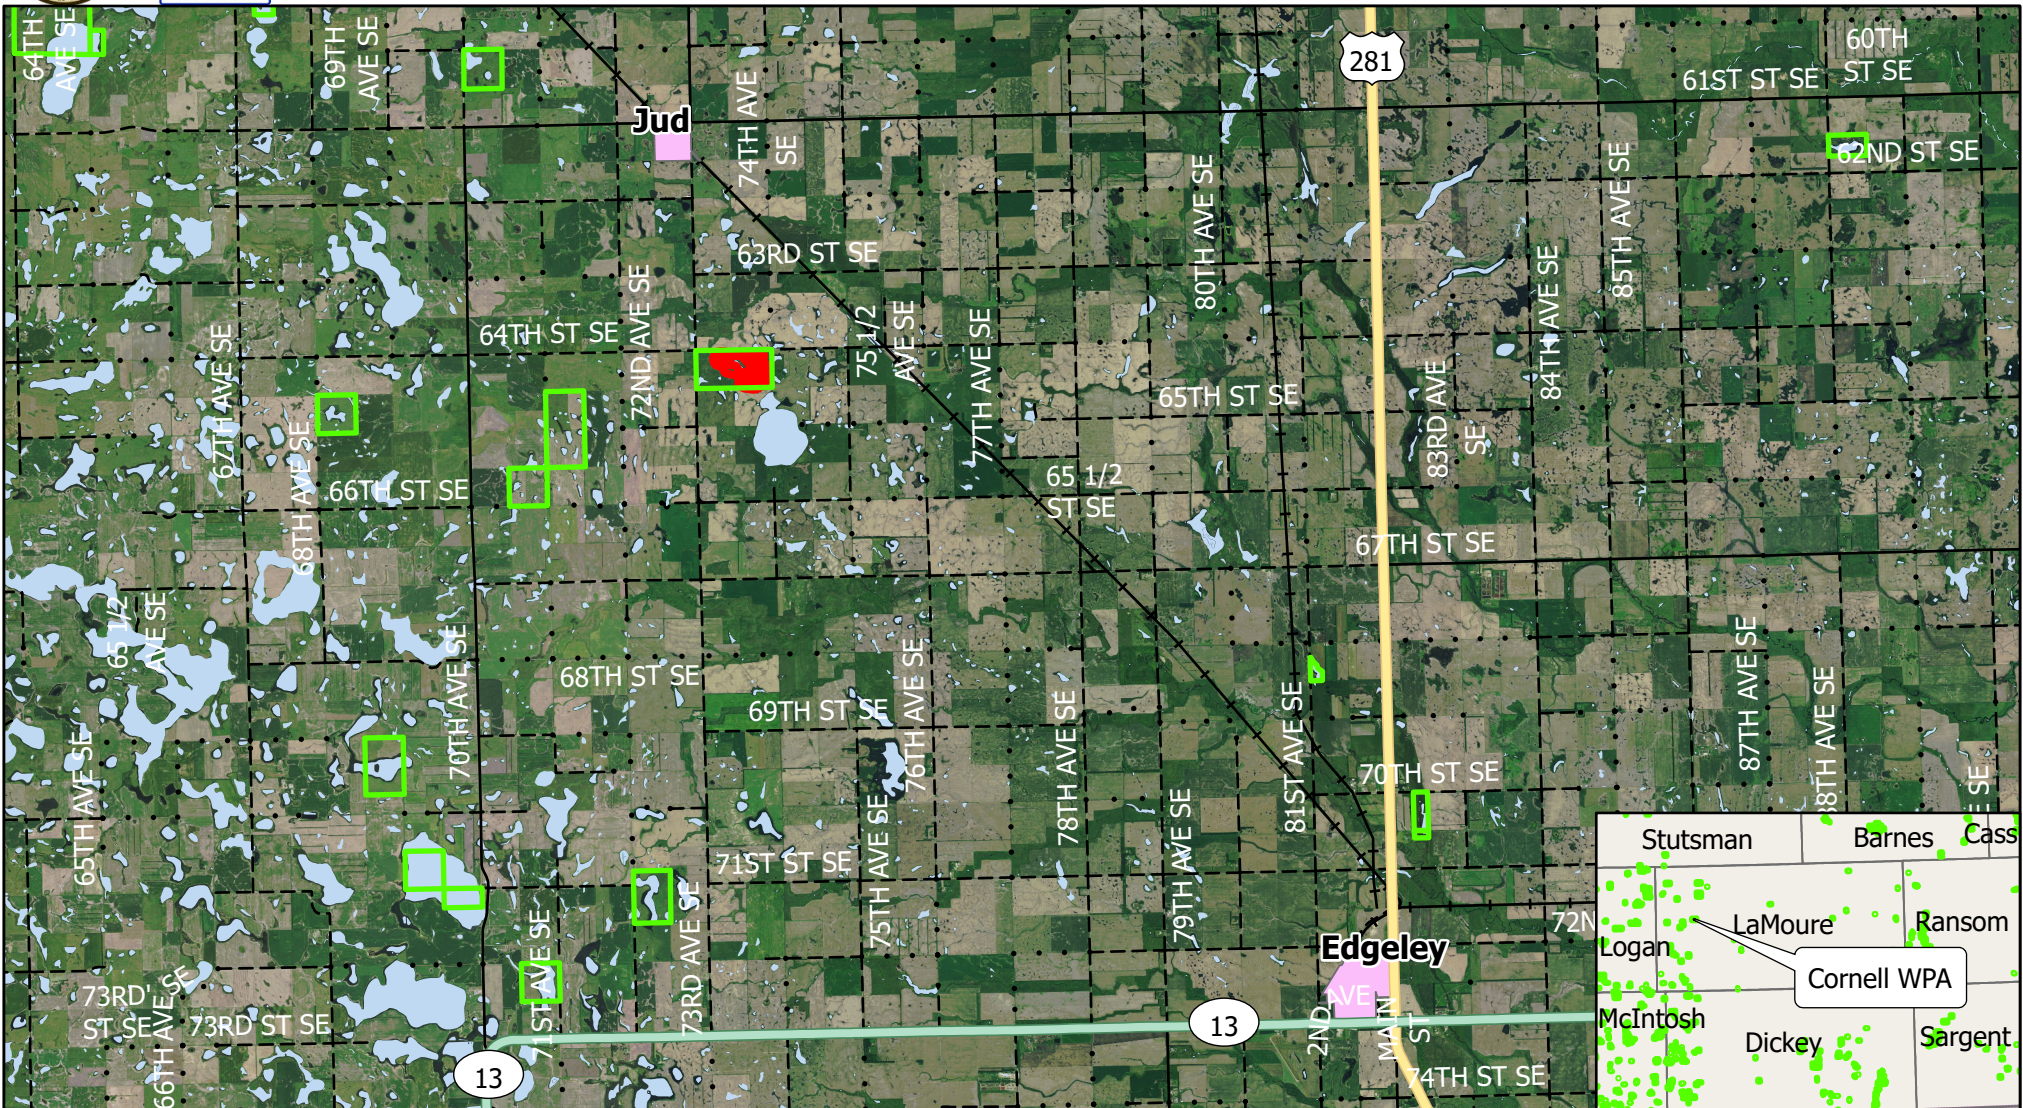

US FISH & WILDLIFE SERVICE

Kulm WMD - Cornell WPA Units 2, 3, 4 - Vicinity

- ▬ Burn Unit Boundary
- ▭ WPA Boundary
- ND Towns
- Water
- Railroads
- County Roads**
- Paved
- Gravel
- Trail
- Highways**
- ▬ Interstate
- ▬ State Hwy
- ▬ US Hwy

Cornell WPA is located 2.5 miles south Jud, ND, along 73rd Ave SE.

Scale: 1:160,000

Burn unit Lat/Long: 46.4821° -98.8783°

Produced by: M. Hill
 January 2021
 Nad83 StatePlane North
 Dakota S FIPS 3302 (US Feet)