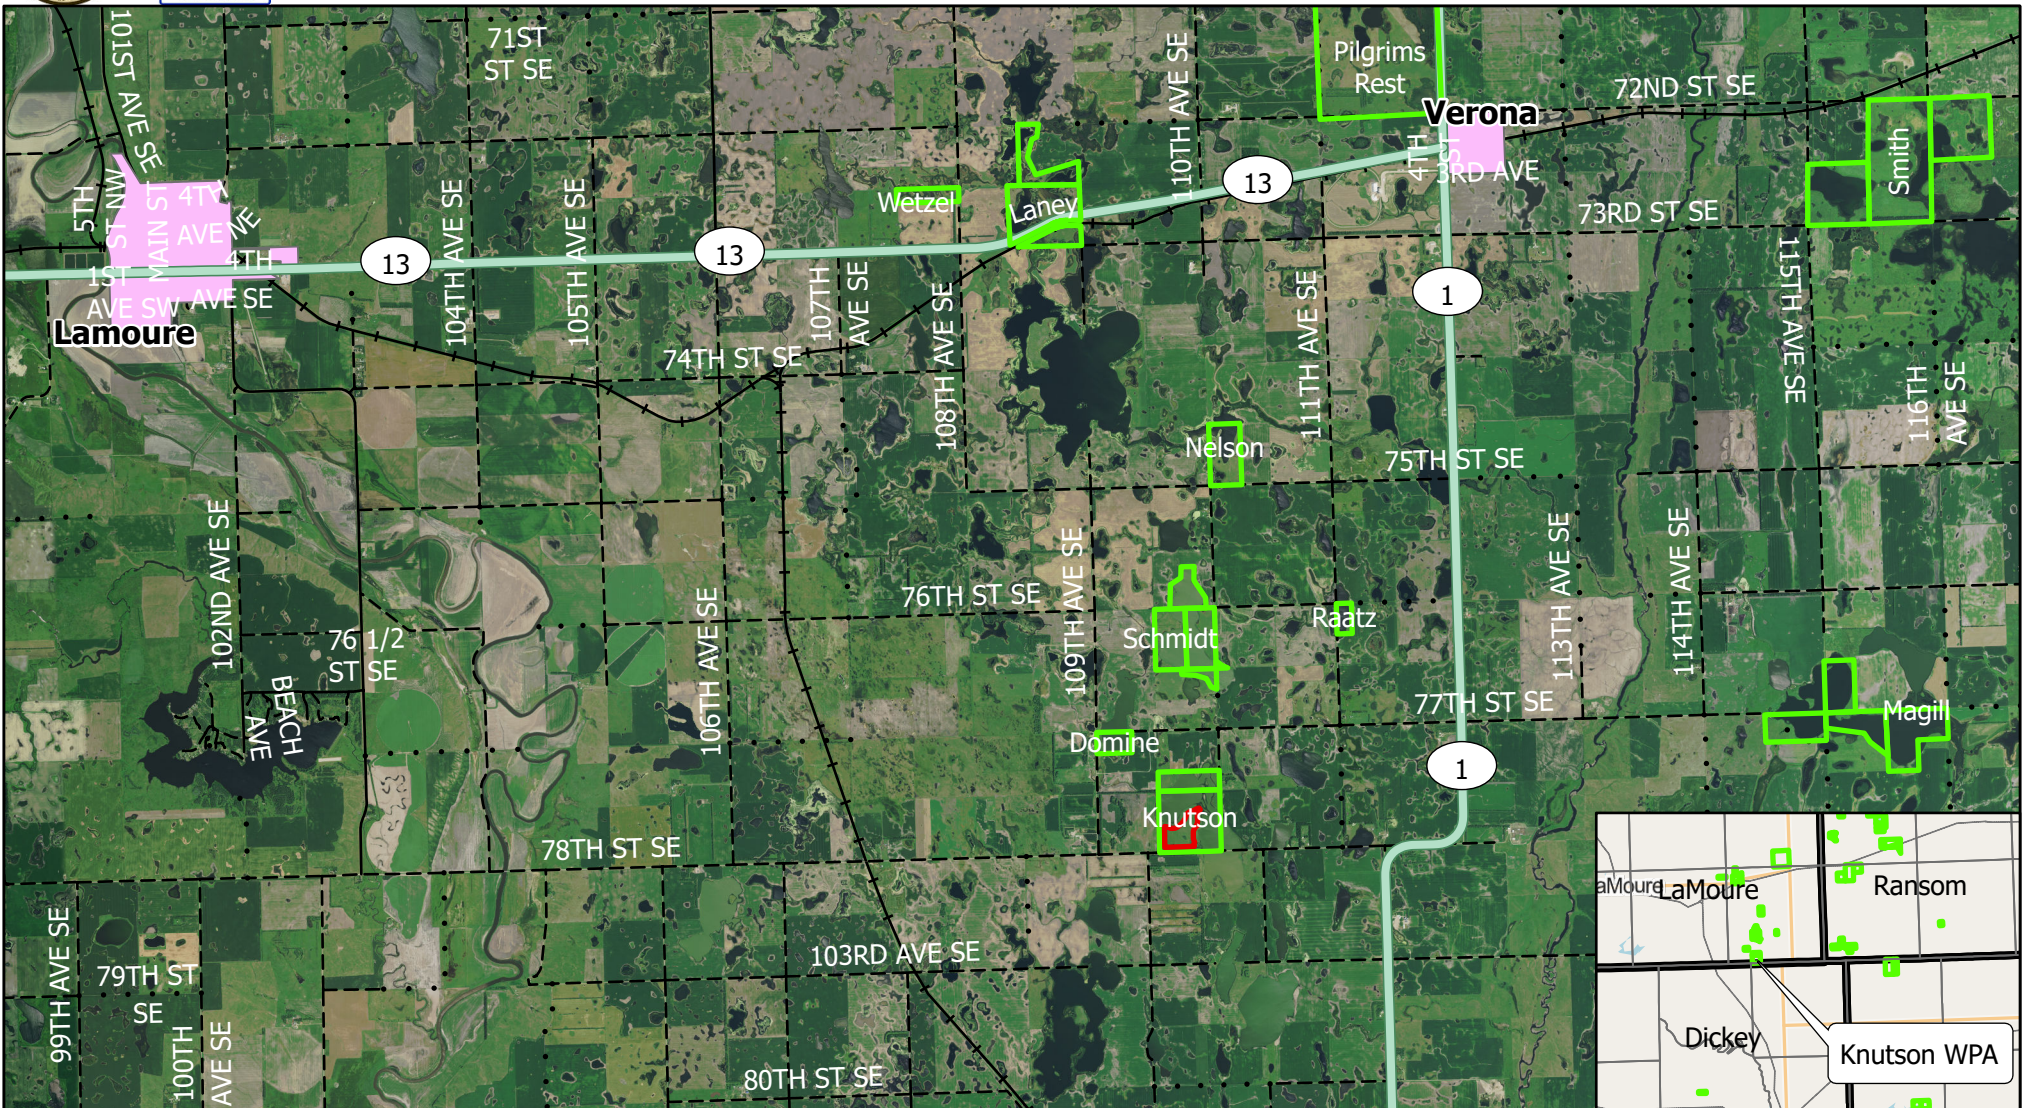

US FISH & WILDLIFE SERVICE

Kulm WMD - Knutson WPA Unit 1 - Vicinity

- Burn Unit Boundary
- WPA Boundary
- ND Towns
- Railroads

County Roads

- Paved
- Gravel
- Trail

Highways

- Interstate
- State Hwy
- US Hwy

Knutson WPA is located 6.0 miles south, and 2.0 miles west of Verona, ND, along 78th St SE

Scale: 1:100,000

Burn unit Lat/Long: 46.2851° -98.1244°

Produced by: M. Hill
 January 2021
 Nad83 StatePlane North
 Dakota S FIPS 3302 (US Feet)