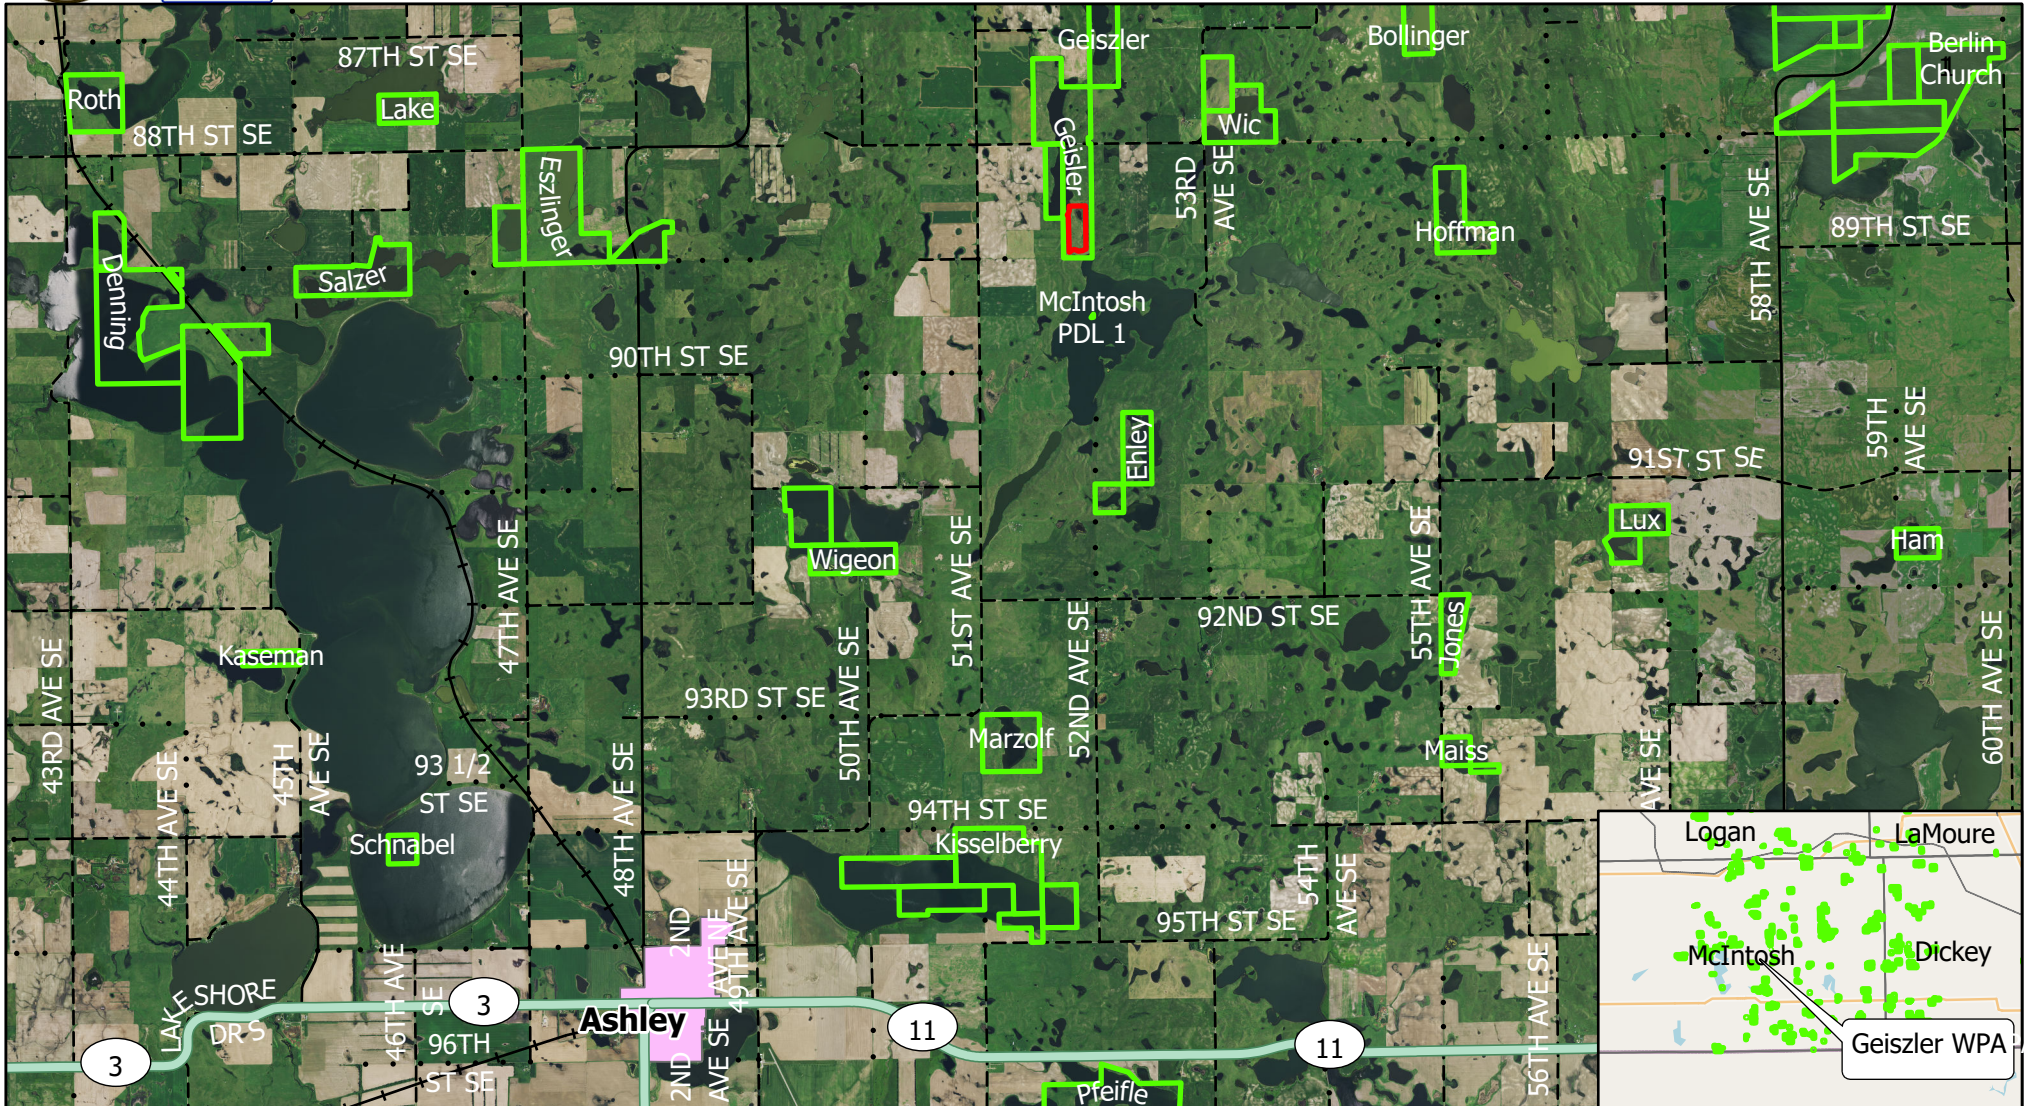

US FISH & WILDLIFE SERVICE

Kulm WMD - Geiszler WPA Unit 4 - Vicinity

- Burn Unit Boundary
- WPA Boundary
- ND Towns
- Railroads

- ### County Roads
- Paved
 - Gravel
 - Trail

- ### Highways
- Interstate
 - State Hwy
 - US Hwy

Geiszler WPA is located 7.5 miles north, and 3.8 miles east of Ashley, ND, along 88th St SE

Scale: 1:106,667

Burn unit Lat/Long: 46.1320° -99.2979°

Produced by: M. Hill
 January 2021
 Nad83 StatePlane North
 Dakota S FIPS 3302 (US Feet)