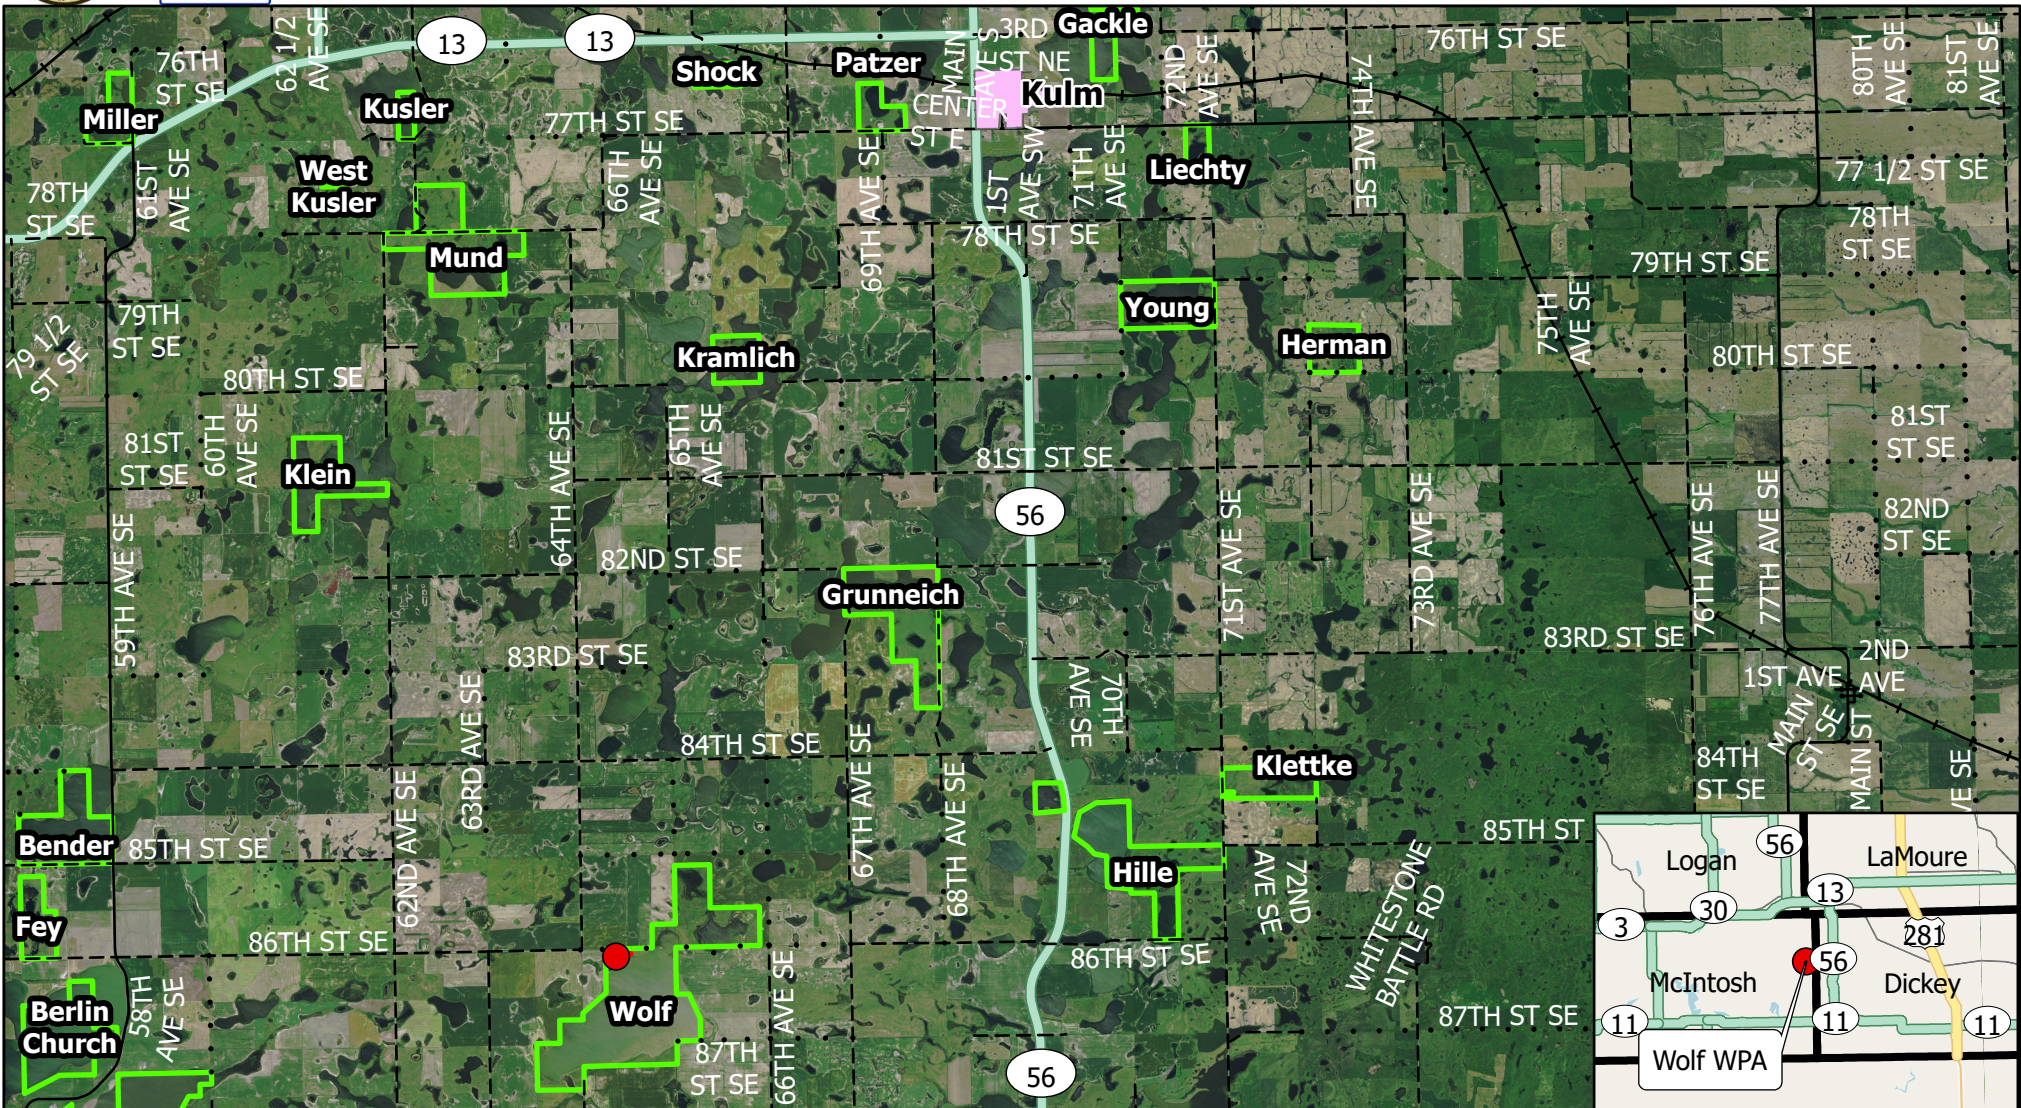

US FISH & WILDLIFE SERVICE

Kulm WMD - Wolf WPA Unit 2 - Vicinity

- Burn Unit
- FWS Fee Title
- ND Towns
- Railroads

County Roads

- Paved
- Gravel
- Trail

Highways

- Interstate
- State Hwy
- US Hwy

Wolf WPA is located 4.0 miles west, and 9.0 miles south of Kulm, ND, along 86th St SE

Scale: 1:130,000

Burn unit Lat/Long: 46.1704° -99.0348°

Produced by: M. Hill
 January 2021
 Nad83 StatePlane North
 Dakota S FIPS 3302 (US Feet)