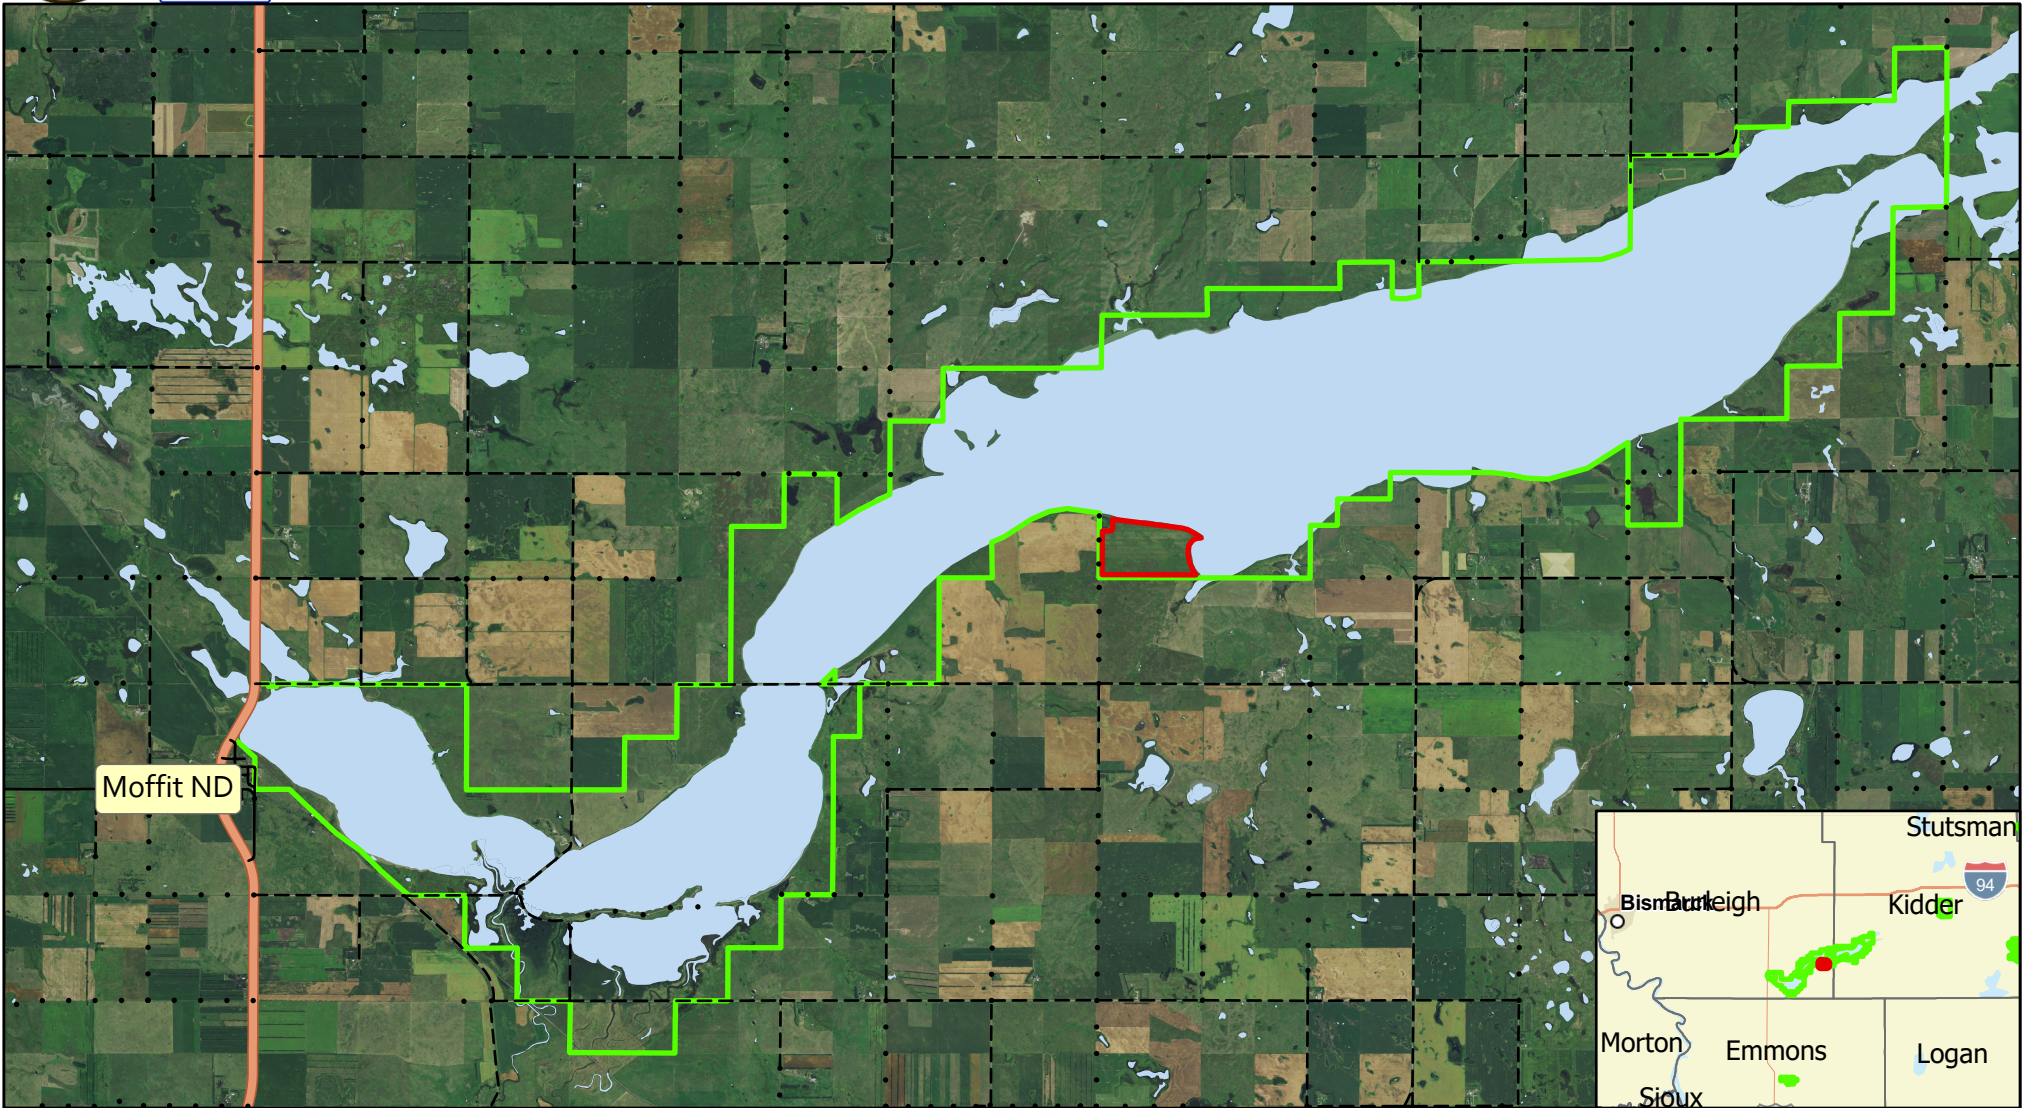

US FISH & WILDLIFE SERVICE

Long Lake NWR UNIT G20A - Vicinity

N

- Burn Unit Boundary
- Long Lake NWR Boundary

Water

ND Towns

Roads

- Paved
- Gravel
- Trail
- US Highway 83

Unit G20A is located 8 miles east and 2 miles north of Moffitt, ND, along 418th St SE.
 Burn unit Lat/Long: 46.7102° -100.1120°

Produced by: M. Hill
 January 2021
 Nad83 StatePlane North
 Dakota S FIPS 3302 (US Feet)