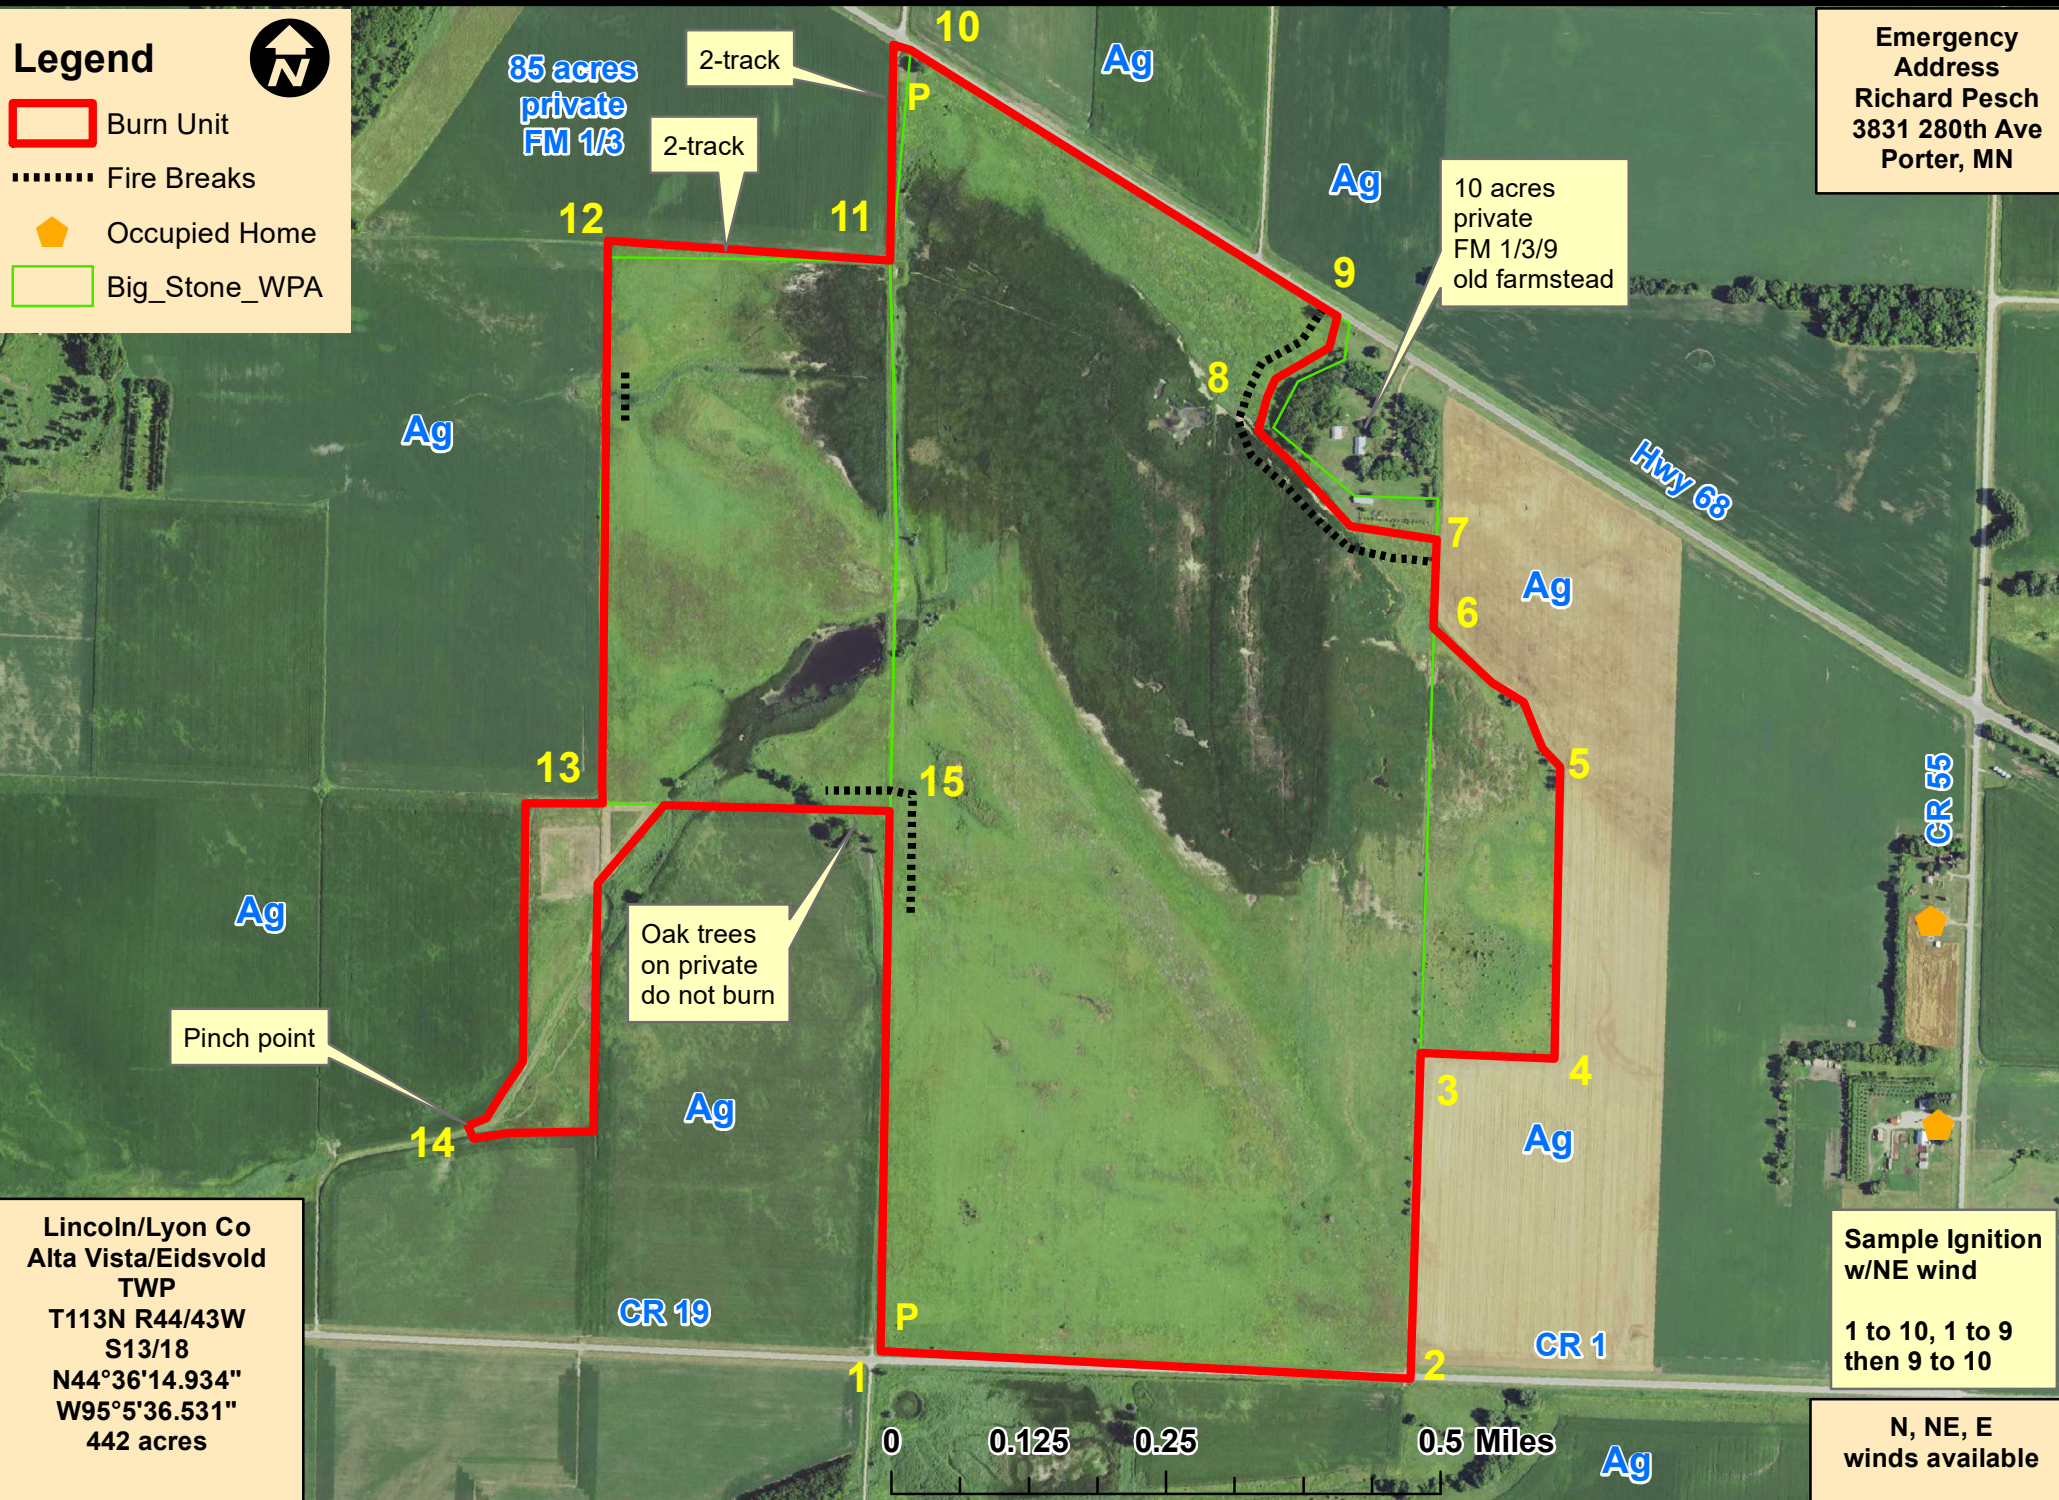

Arends-Swedzinski Ops Map

Legend

- Burn Unit
- Fire Breaks
- ◆ Occupied Home
- Big_Stone_WPA

Emergency Address
Richard Pesch
3831 280th Ave
Porter, MN

Lincoln/Lyon Co
Alta Vista/Eidsvold
TWP
T113N R44/43W
S13/18
N44°36'14.934"
W95°5'36.531"
442 acres

Sample Ignition
w/NE wind
1 to 10, 1 to 9
then 9 to 10

N, NE, E
winds available