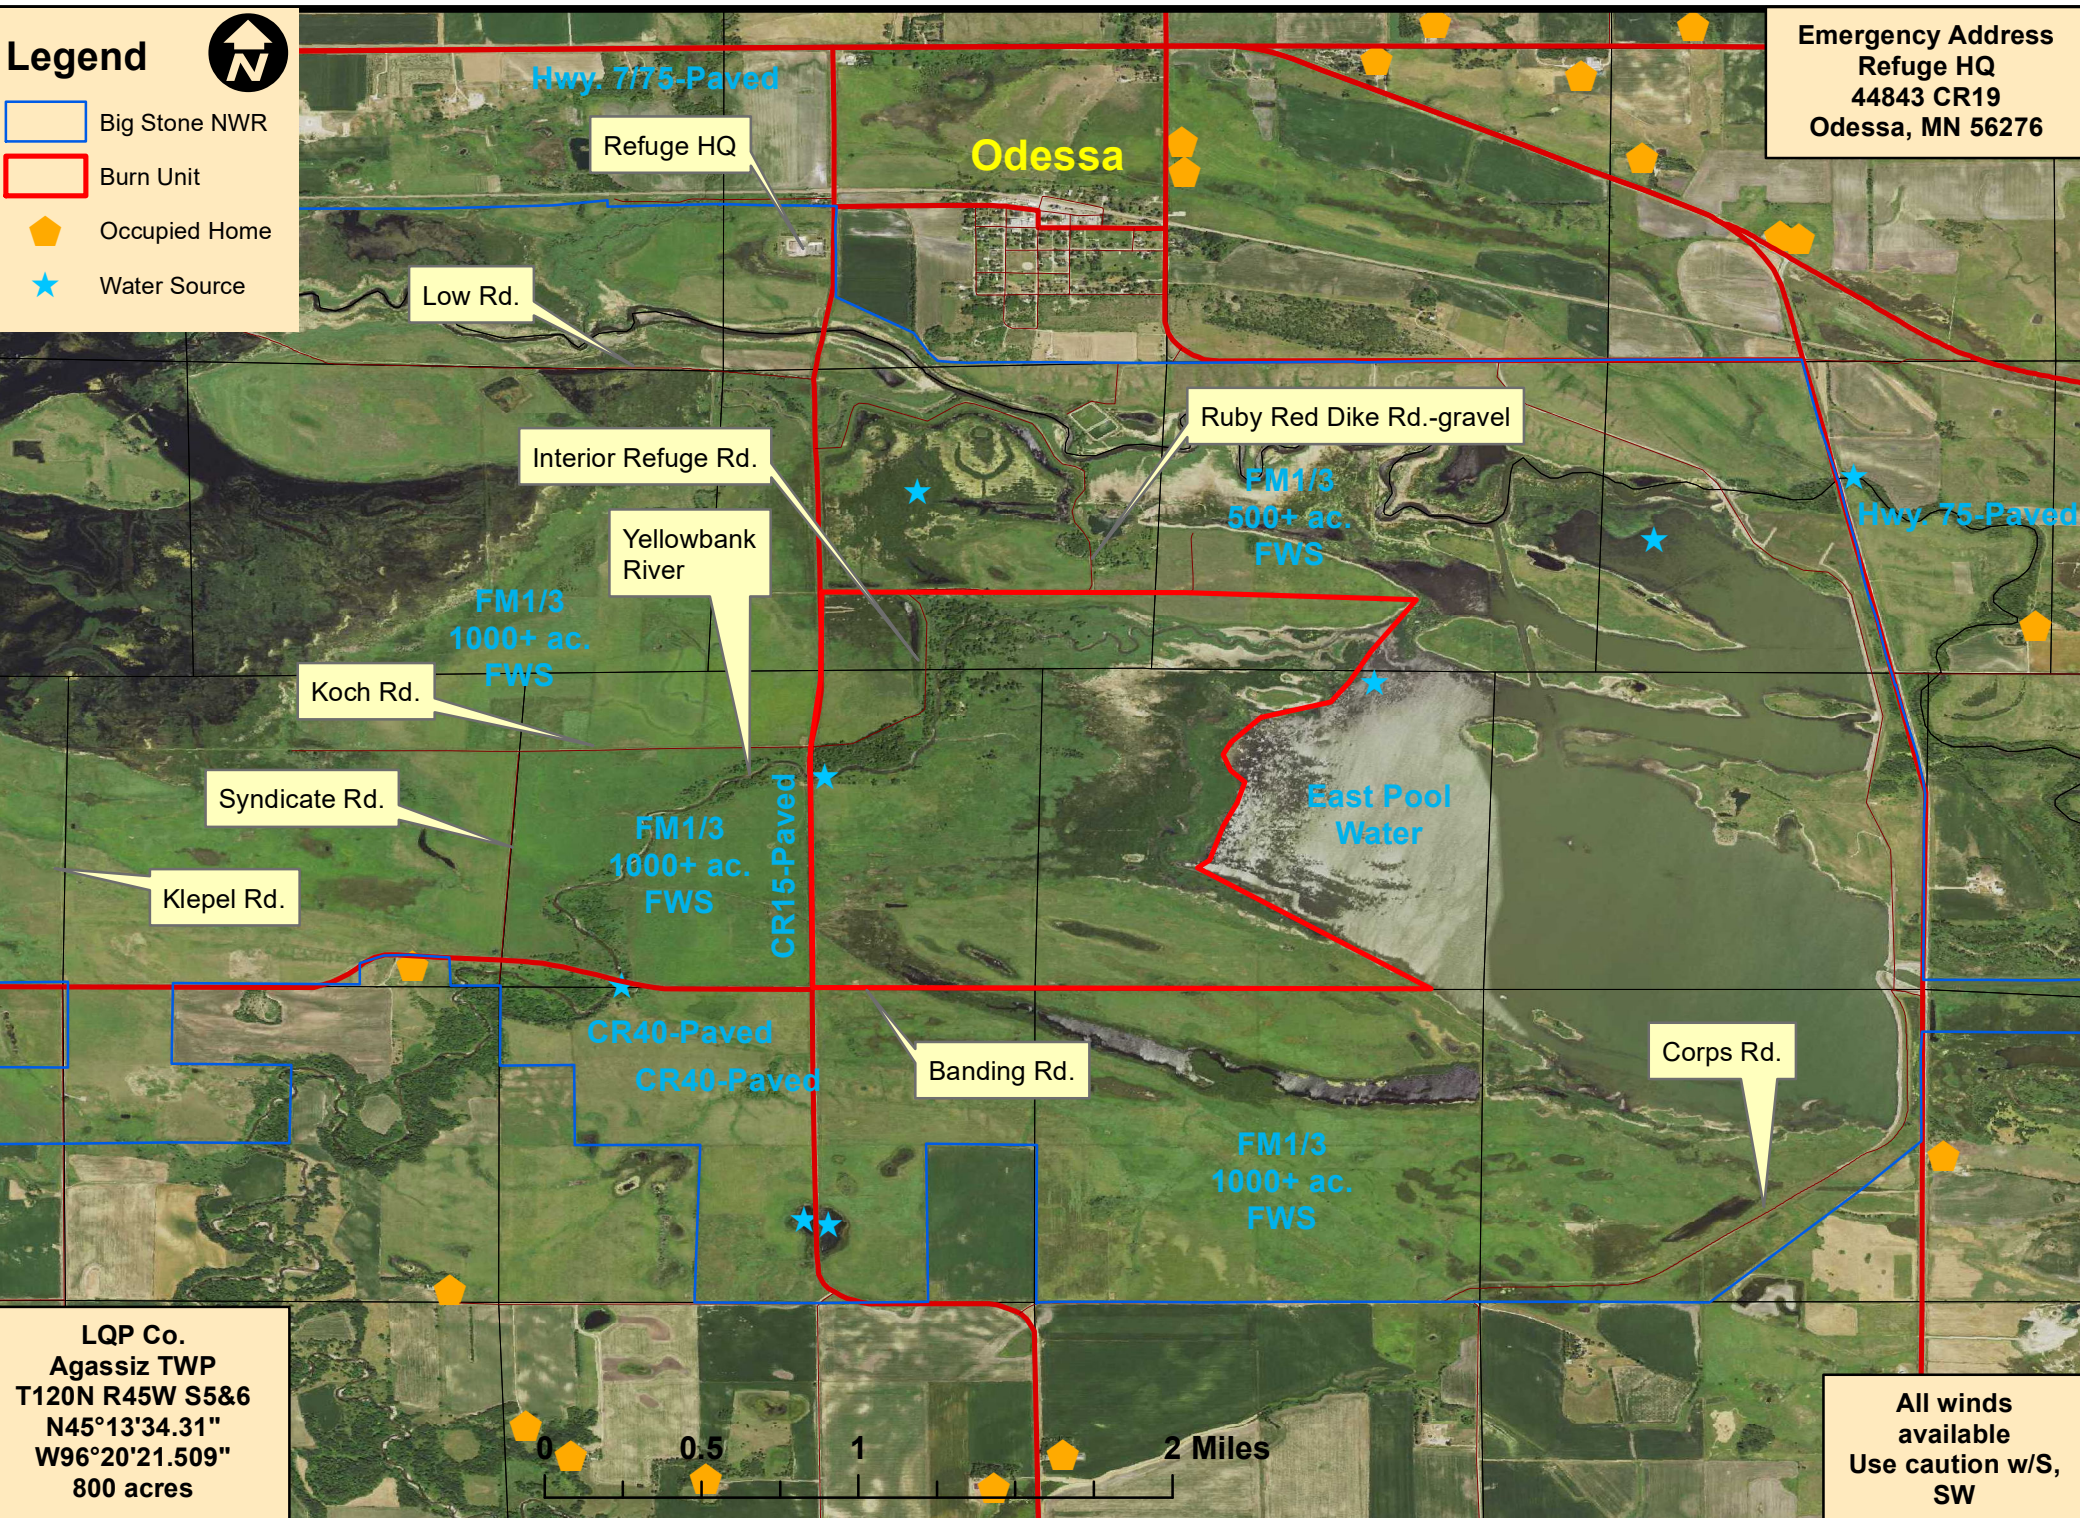

Yellowbank East Cont. Map

Emergency Address
Refuge HQ
44843 CR19
Odessa, MN 56276

Legend

- Big Stone NWR
- Burn Unit
- Occupied Home
- Water Source

LQP Co.
Agassiz TWP
T120N R45W S5&6
N45°13'34.31"
W96°20'21.509"
800 acres

All winds available
Use caution w/S,
SW