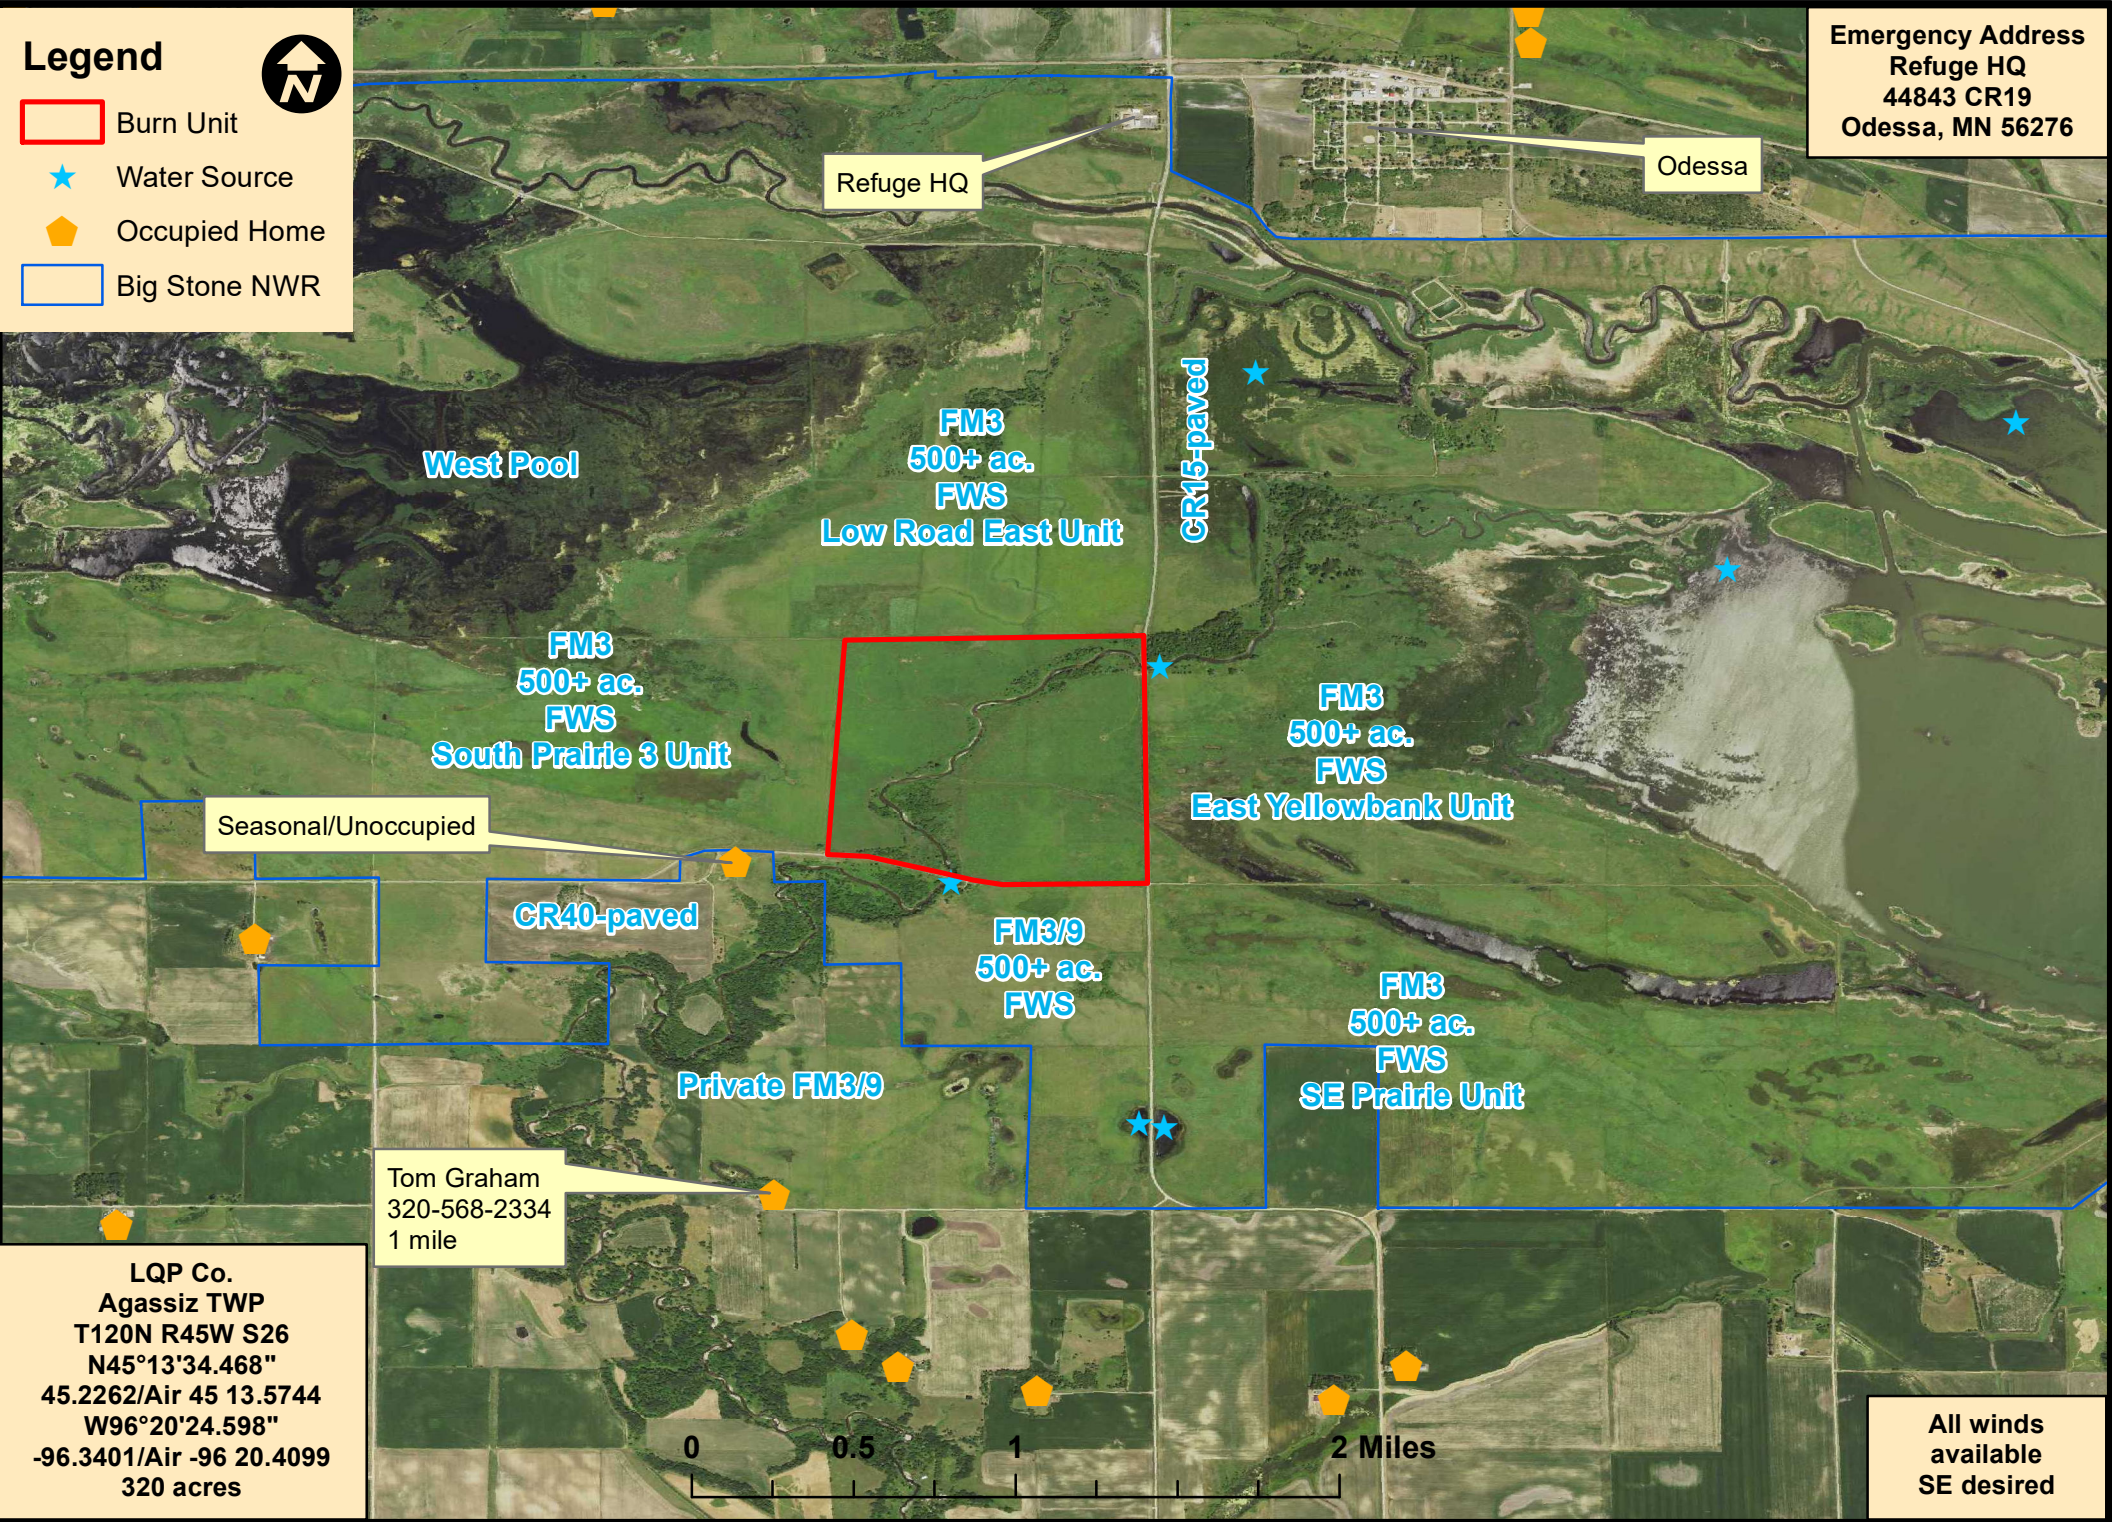

Yellowbank North Contingency Map

Emergency Address
 Refuge HQ
 44843 CR19
 Odessa, MN 56276

Legend

- Burn Unit
- ★ Water Source
- ⬠ Occupied Home
- Big Stone NWR

LQP Co.
 Agassiz TWP
 T120N R45W S26
 N45°13'34.468"
 45.2262/Air 45 13.5744
 W96°20'24.598"
 -96.3401/Air -96 20.4099
 320 acres

All winds available
 SE desired