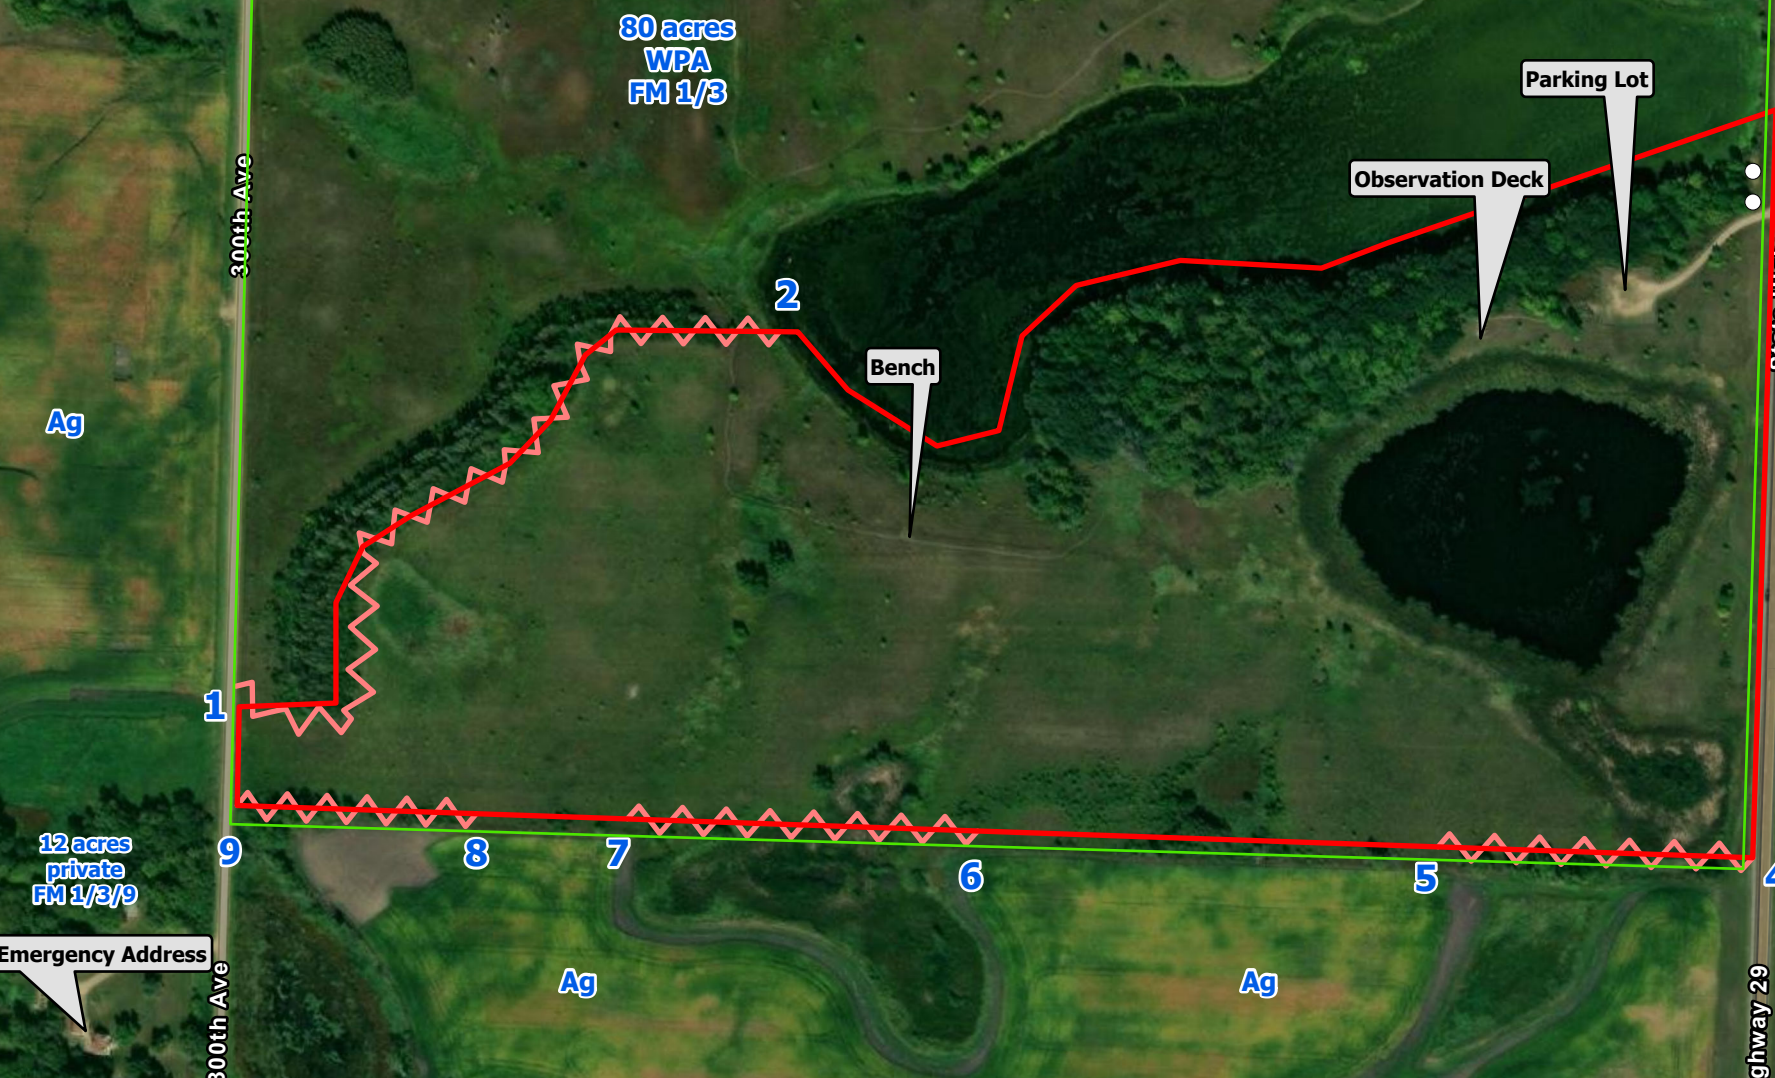

Froland South Ops Map

Emergency Address
Lars Ossmo
22527 300th Ave
Starbuck, MN 56381

Legend

- Morris WMD
- WPA
- NTP
- burn unit
- fire breaks
- utility poles

80 acres
WPA
FM 1/3

300th Ave

Highway 29

Ag

Ag

12 acres
private
FM 1/3/9

Emergency Address

Pope County
Blue Mounds TWP
T 124N R39W S 2
95 32.2946'
45 34.7666'
50 acres

Maxar, Microsoft, Esri Community Maps Contributors, © OpenStreetMap, Mapbox, SafeGraph, Esri, DeLorme, GeoEye, IGN, Aerotech, Aero, IGN, Esri, Swire, NOAA, USGS, EPA, NPS, US

All East winds available
w/fair or better dispersion

Ignition Sequence w/NE
wind
9-8-7-6 and 1-2
6-5-4-3 and 2-3