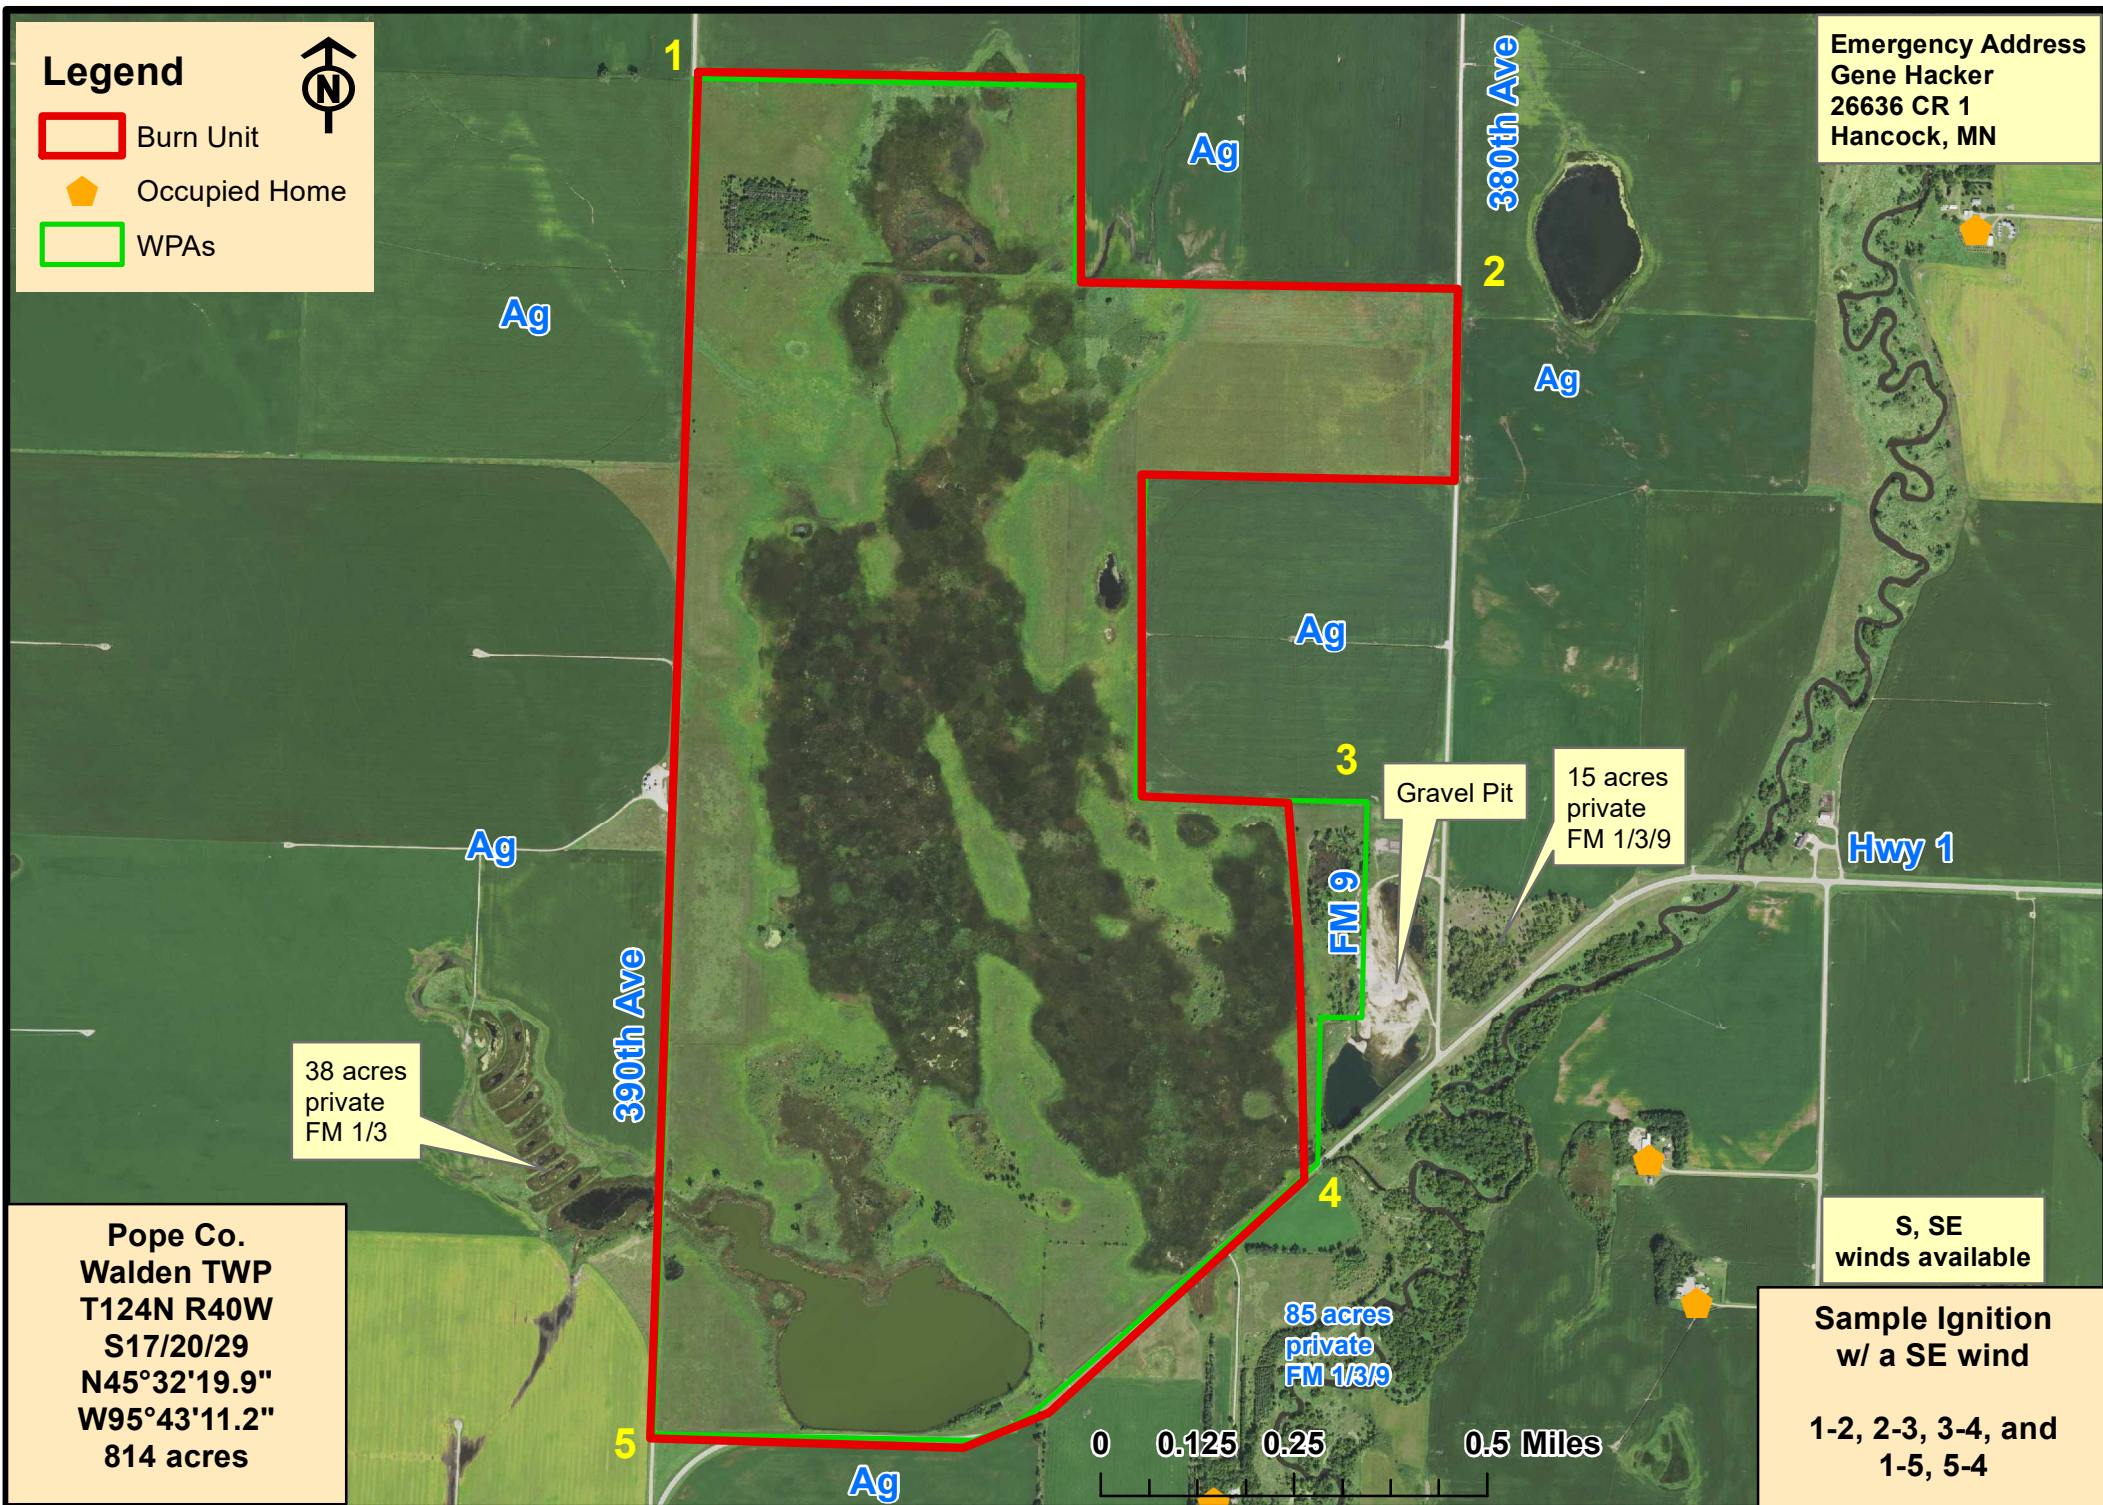

Walden Ops Map

Legend

- Burn Unit
- ◆ Occupied Home
- WPAs

Emergency Address
Gene Hacker
26636 CR 1
Hancock, MN

38 acres private FM 1/3

Gravel Pit

15 acres private FM 1/3/9

85 acres private FM 1/3/9

S, SE winds available

Sample Ignition w/ a SE wind
1-2, 2-3, 3-4, and 1-5, 5-4

Pope Co.
Walden TWP
T124N R40W
S17/20/29
N45°32'19.9"
W95°43'11.2"
814 acres

0 0.125 0.25 0.5 Miles