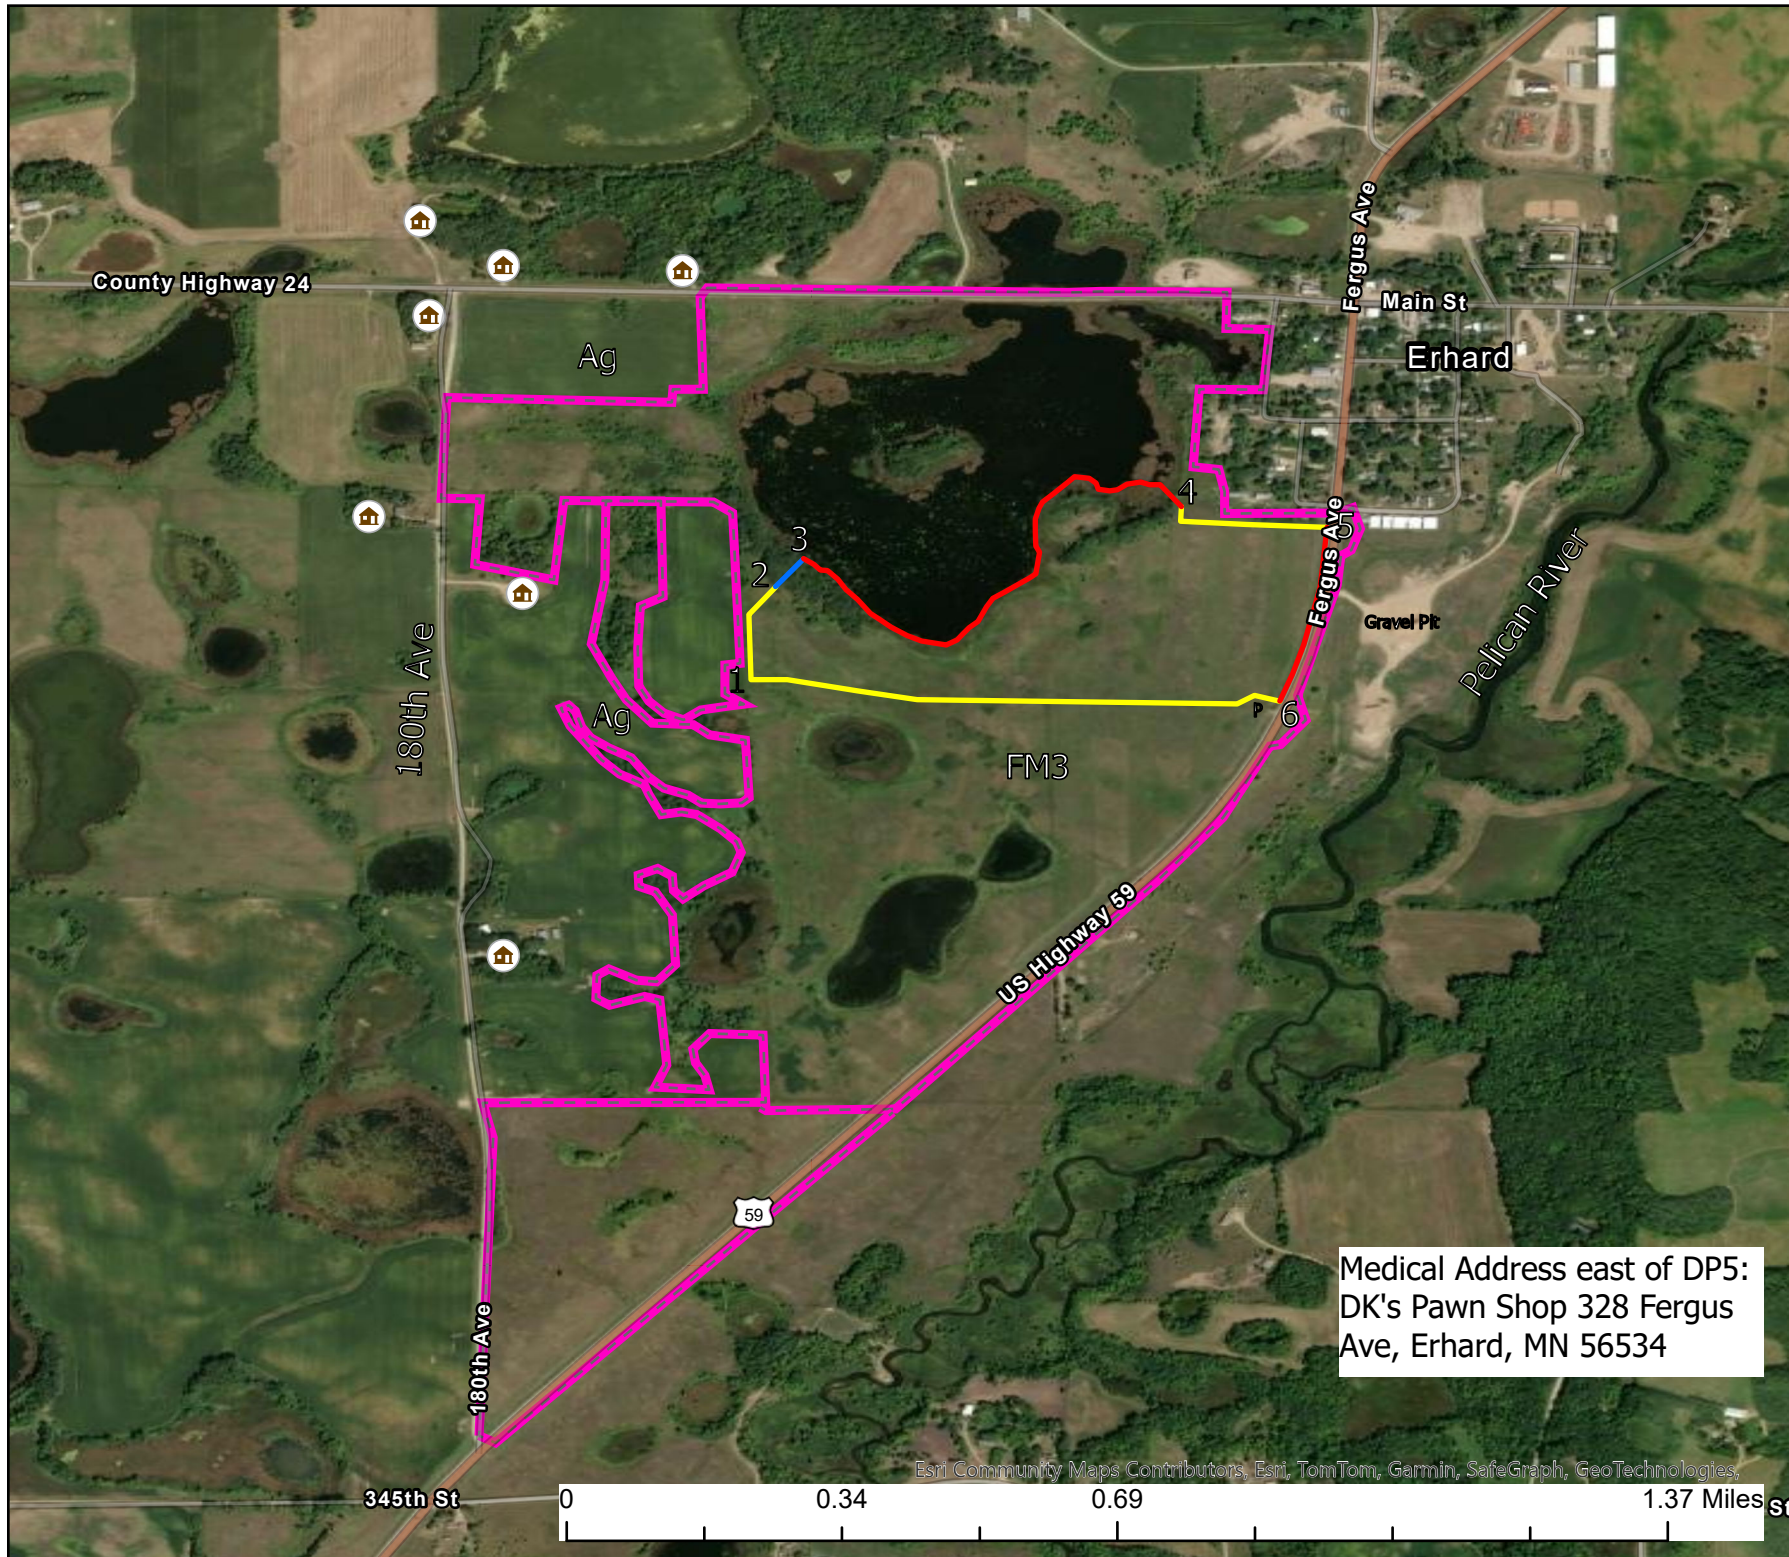

Contingency Map: Erhards Grove North

Legend

-  Residences
-  Contingency
-  Burn_Unit
-  HandLine
-  Mow_Break
-  WPA_Boundary

Medical Address east of DP5:
DK's Pawn Shop 328 Fergus
Ave, Erhard, MN 56534