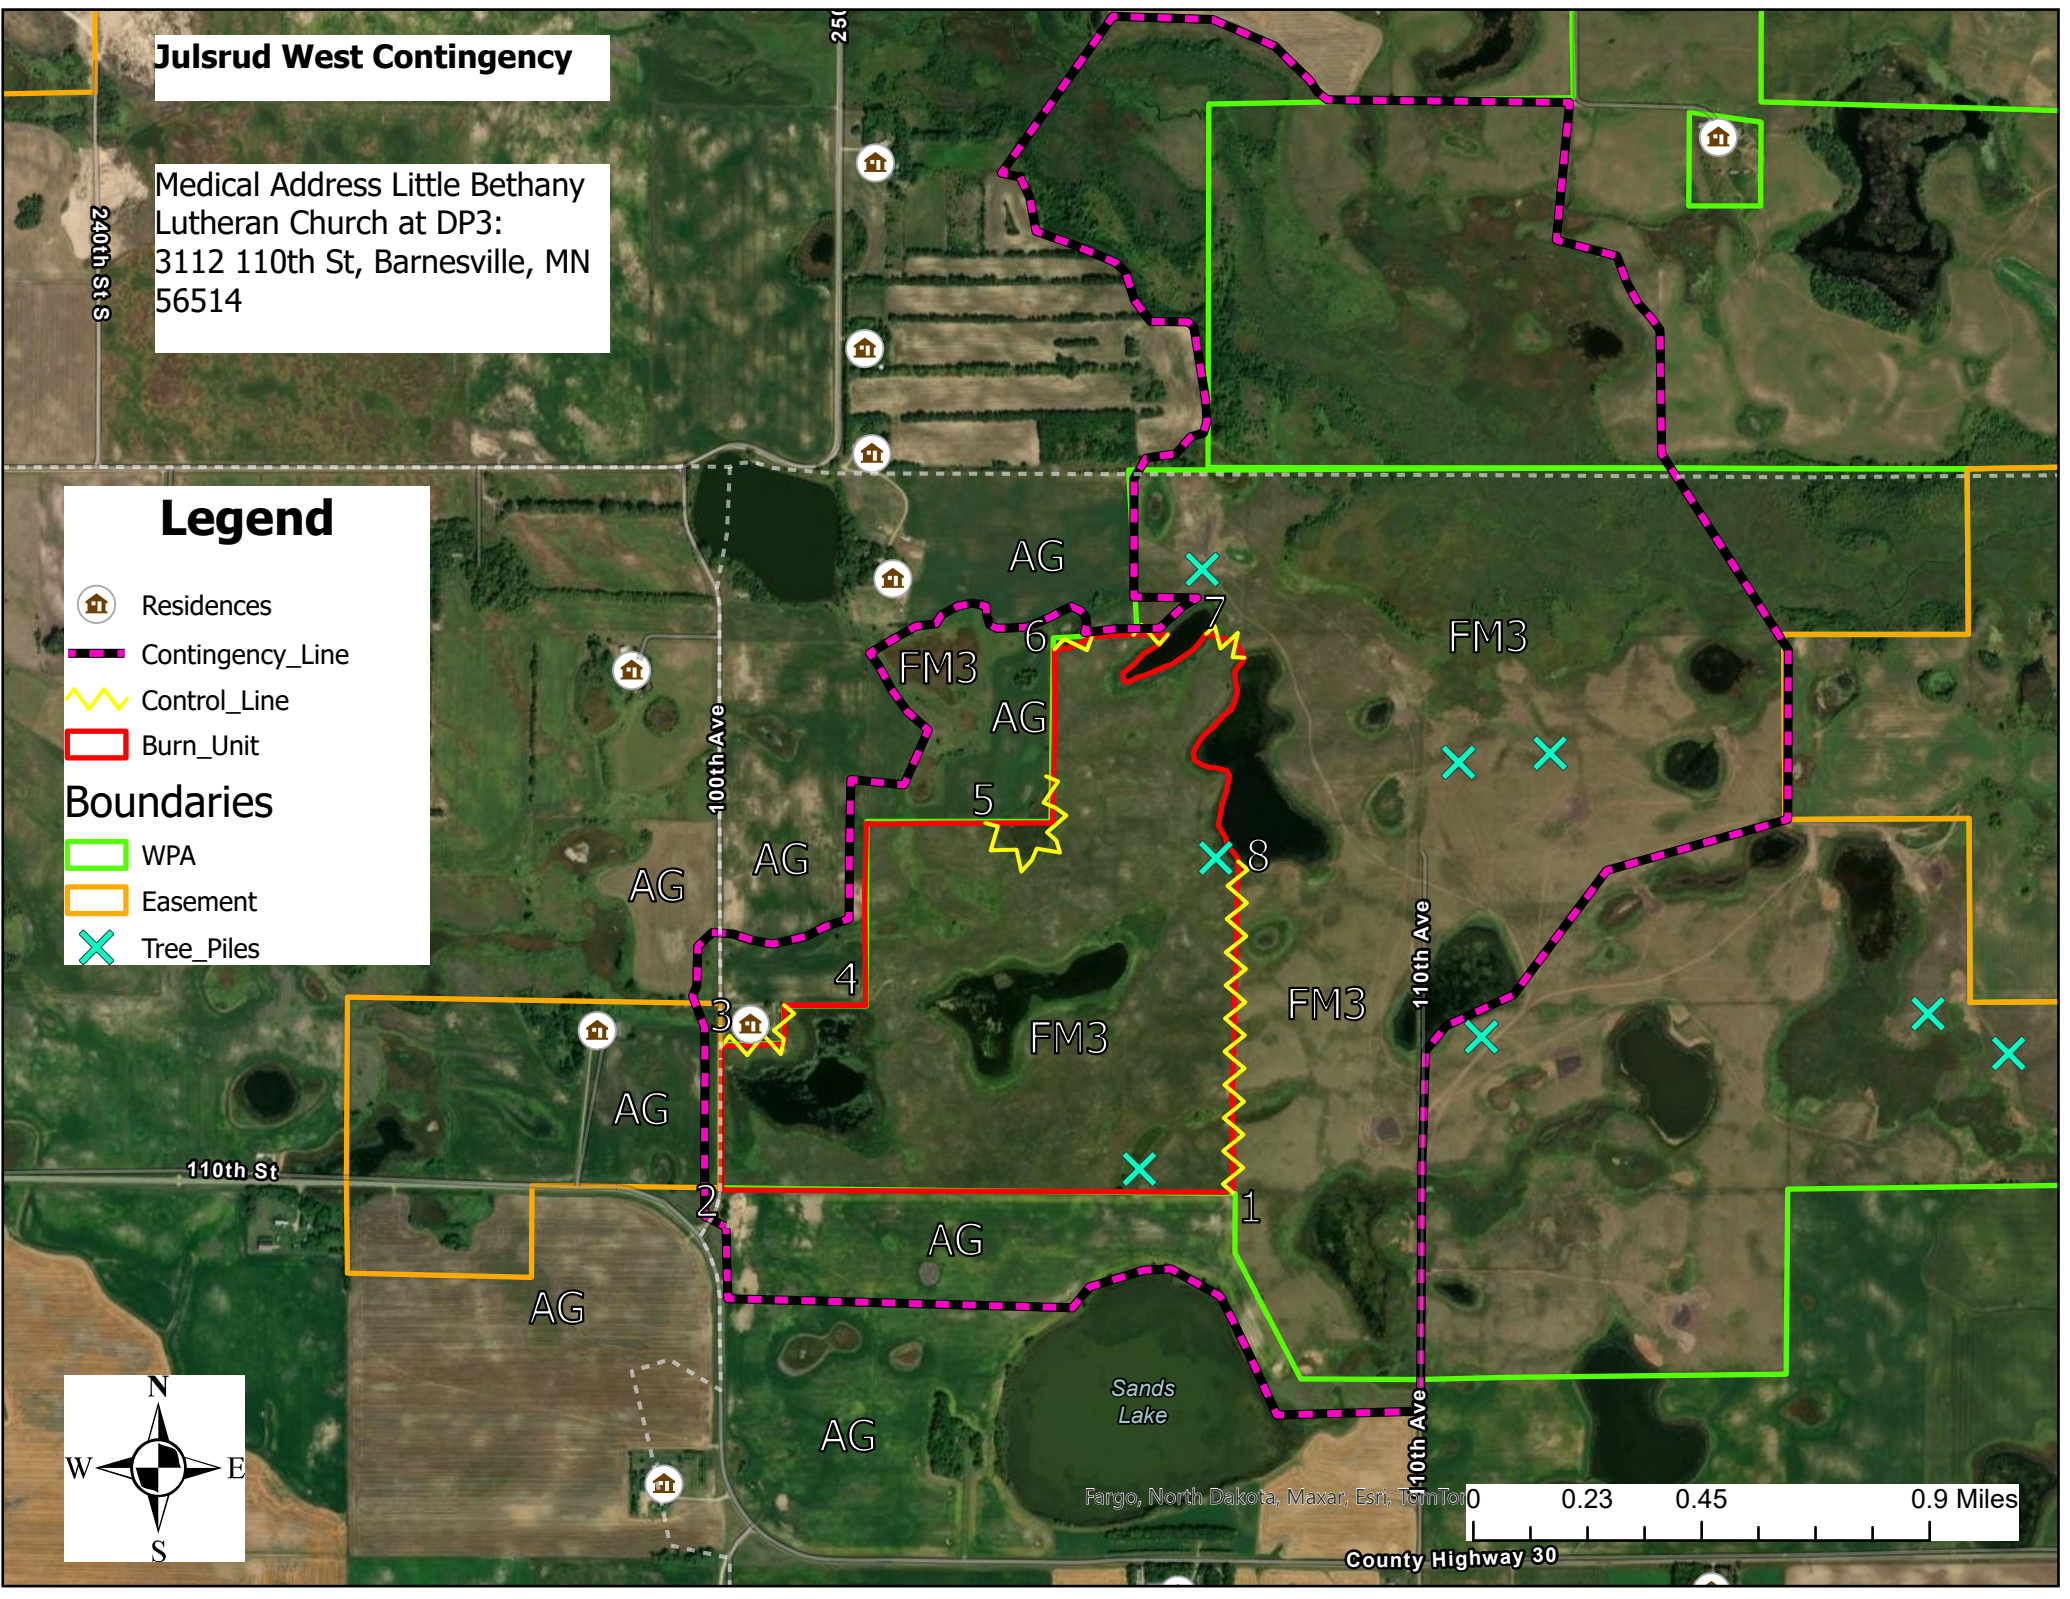

Julsrud West Contingency

Medical Address Little Bethany Lutheran Church at DP3:
3112 110th St, Barnesville, MN
56514

Legend

- Residences
- Contingency_Line
- Control_Line
- Burn_Unit

Boundaries

- WPA
- Easement
- Tree_Piles

Fargo, North Dakota. Maxar, Esri, TomTom

County Highway 30