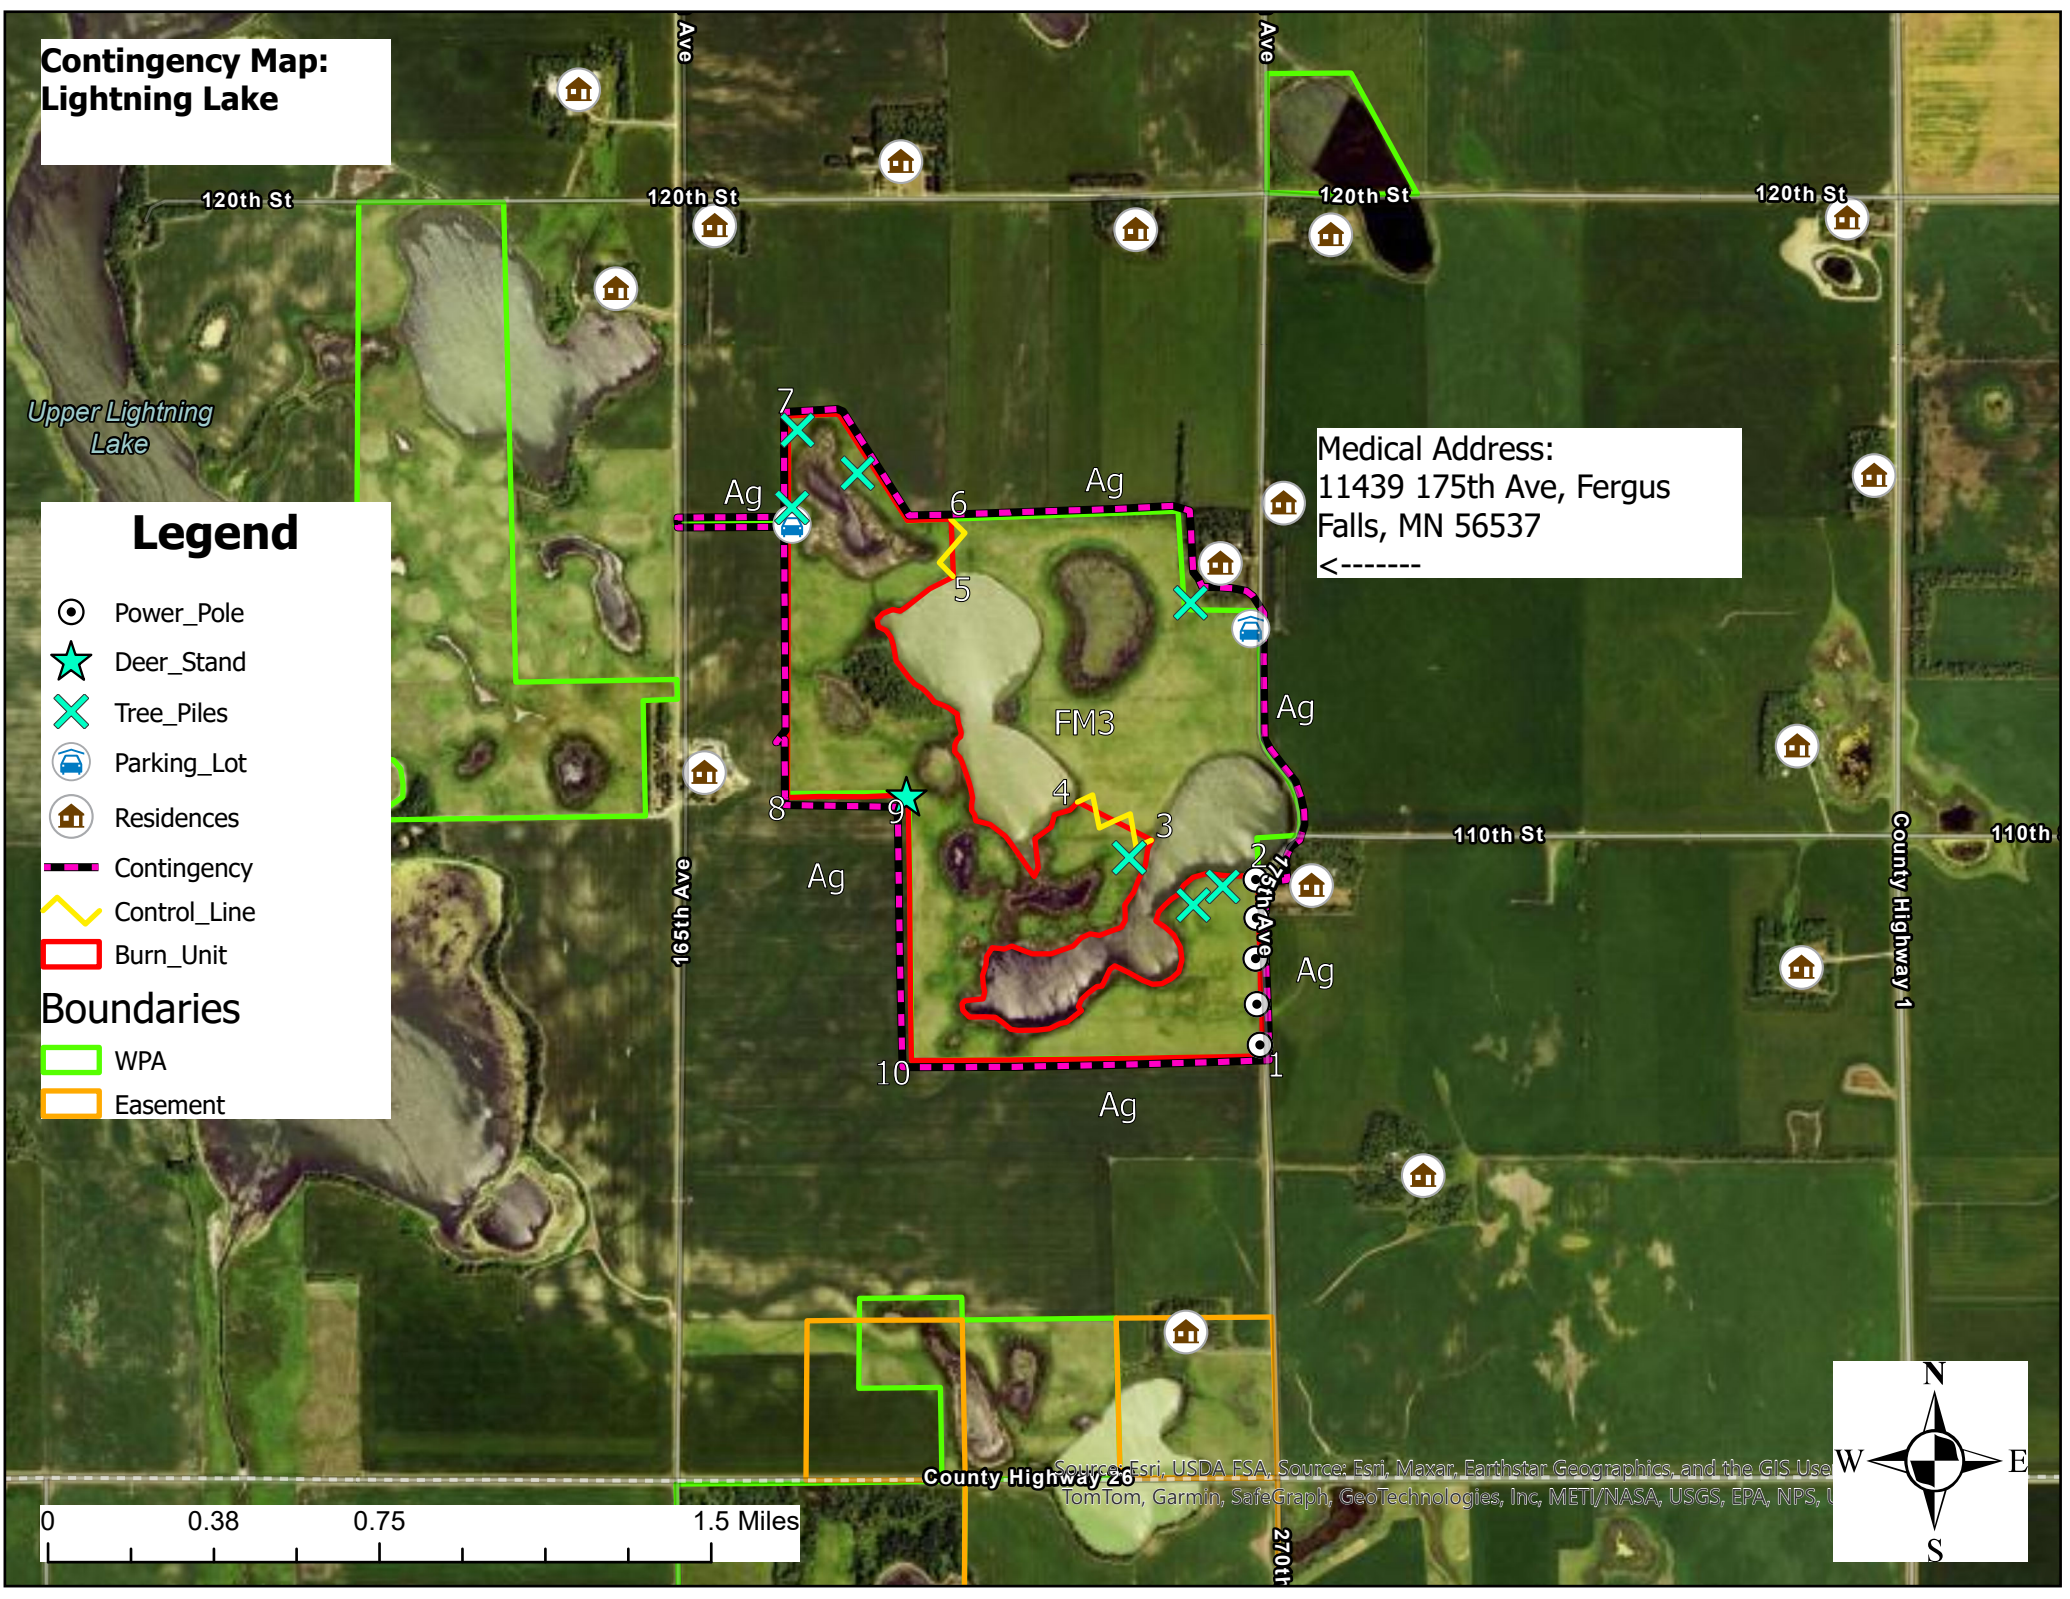

Contingency Map: Lightning Lake

Legend

- Power_Pole
- Deer_Stand
- Tree_Piles
- Parking_Lot
- Residences
- Contingency
- Control_Line
- Burn_Unit

Boundaries

- WPA
- Easement

Medical Address:
11439 175th Ave, Fergus
Falls, MN 56537
←-----

Source: Esri, USDA FSA, Source: Esri, Maxar, Earthstar Geographics, and the GIS User Community, TomTom, Garmin, SafeGraph, GeoTechnologies, Inc, METI/NASA, USGS, EPA, NPS, U.S. Forest Service