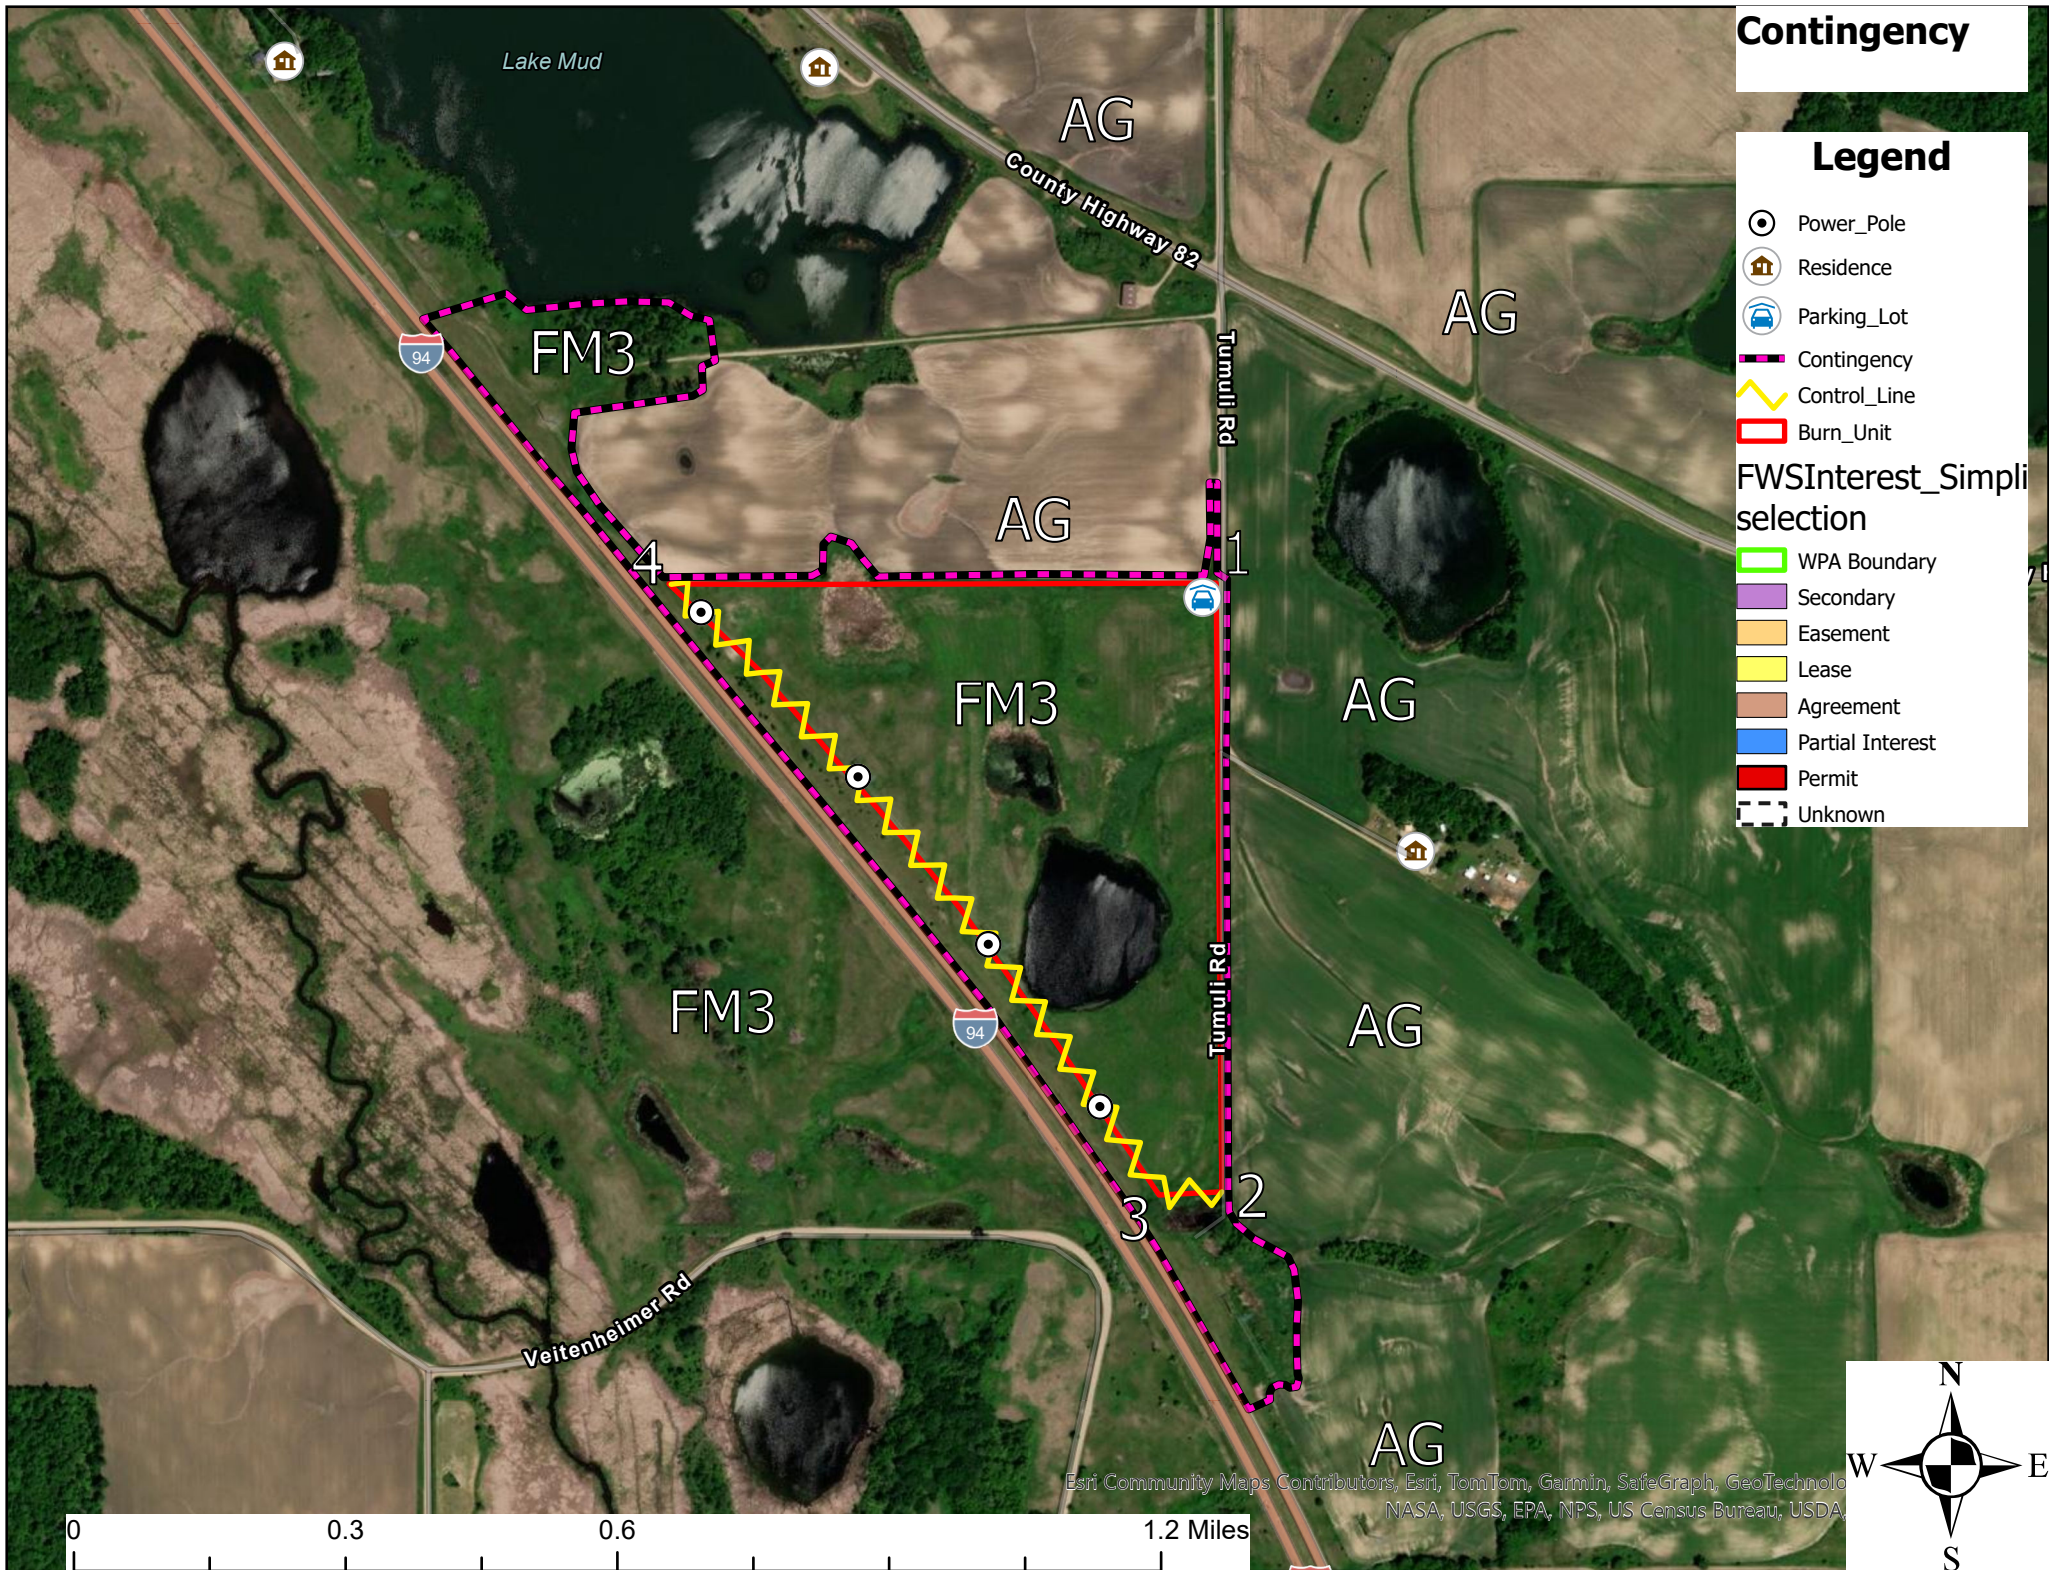

Contingency

Legend

- Power_Pole
- Residence
- Parking_Lot
- Contingency
- Control_Line
- Burn_Unit

FWSInterest_Simpli selection

- WPA Boundary
- Secondary
- Easement
- Lease
- Agreement
- Partial Interest
- Permit
- Unknown

Esri Community Maps Contributors, Esri, TomTom, Garmin, SafeGraph, GeoTechnology, NASA, USGS, EPA, NPS, US Census Bureau, USDA