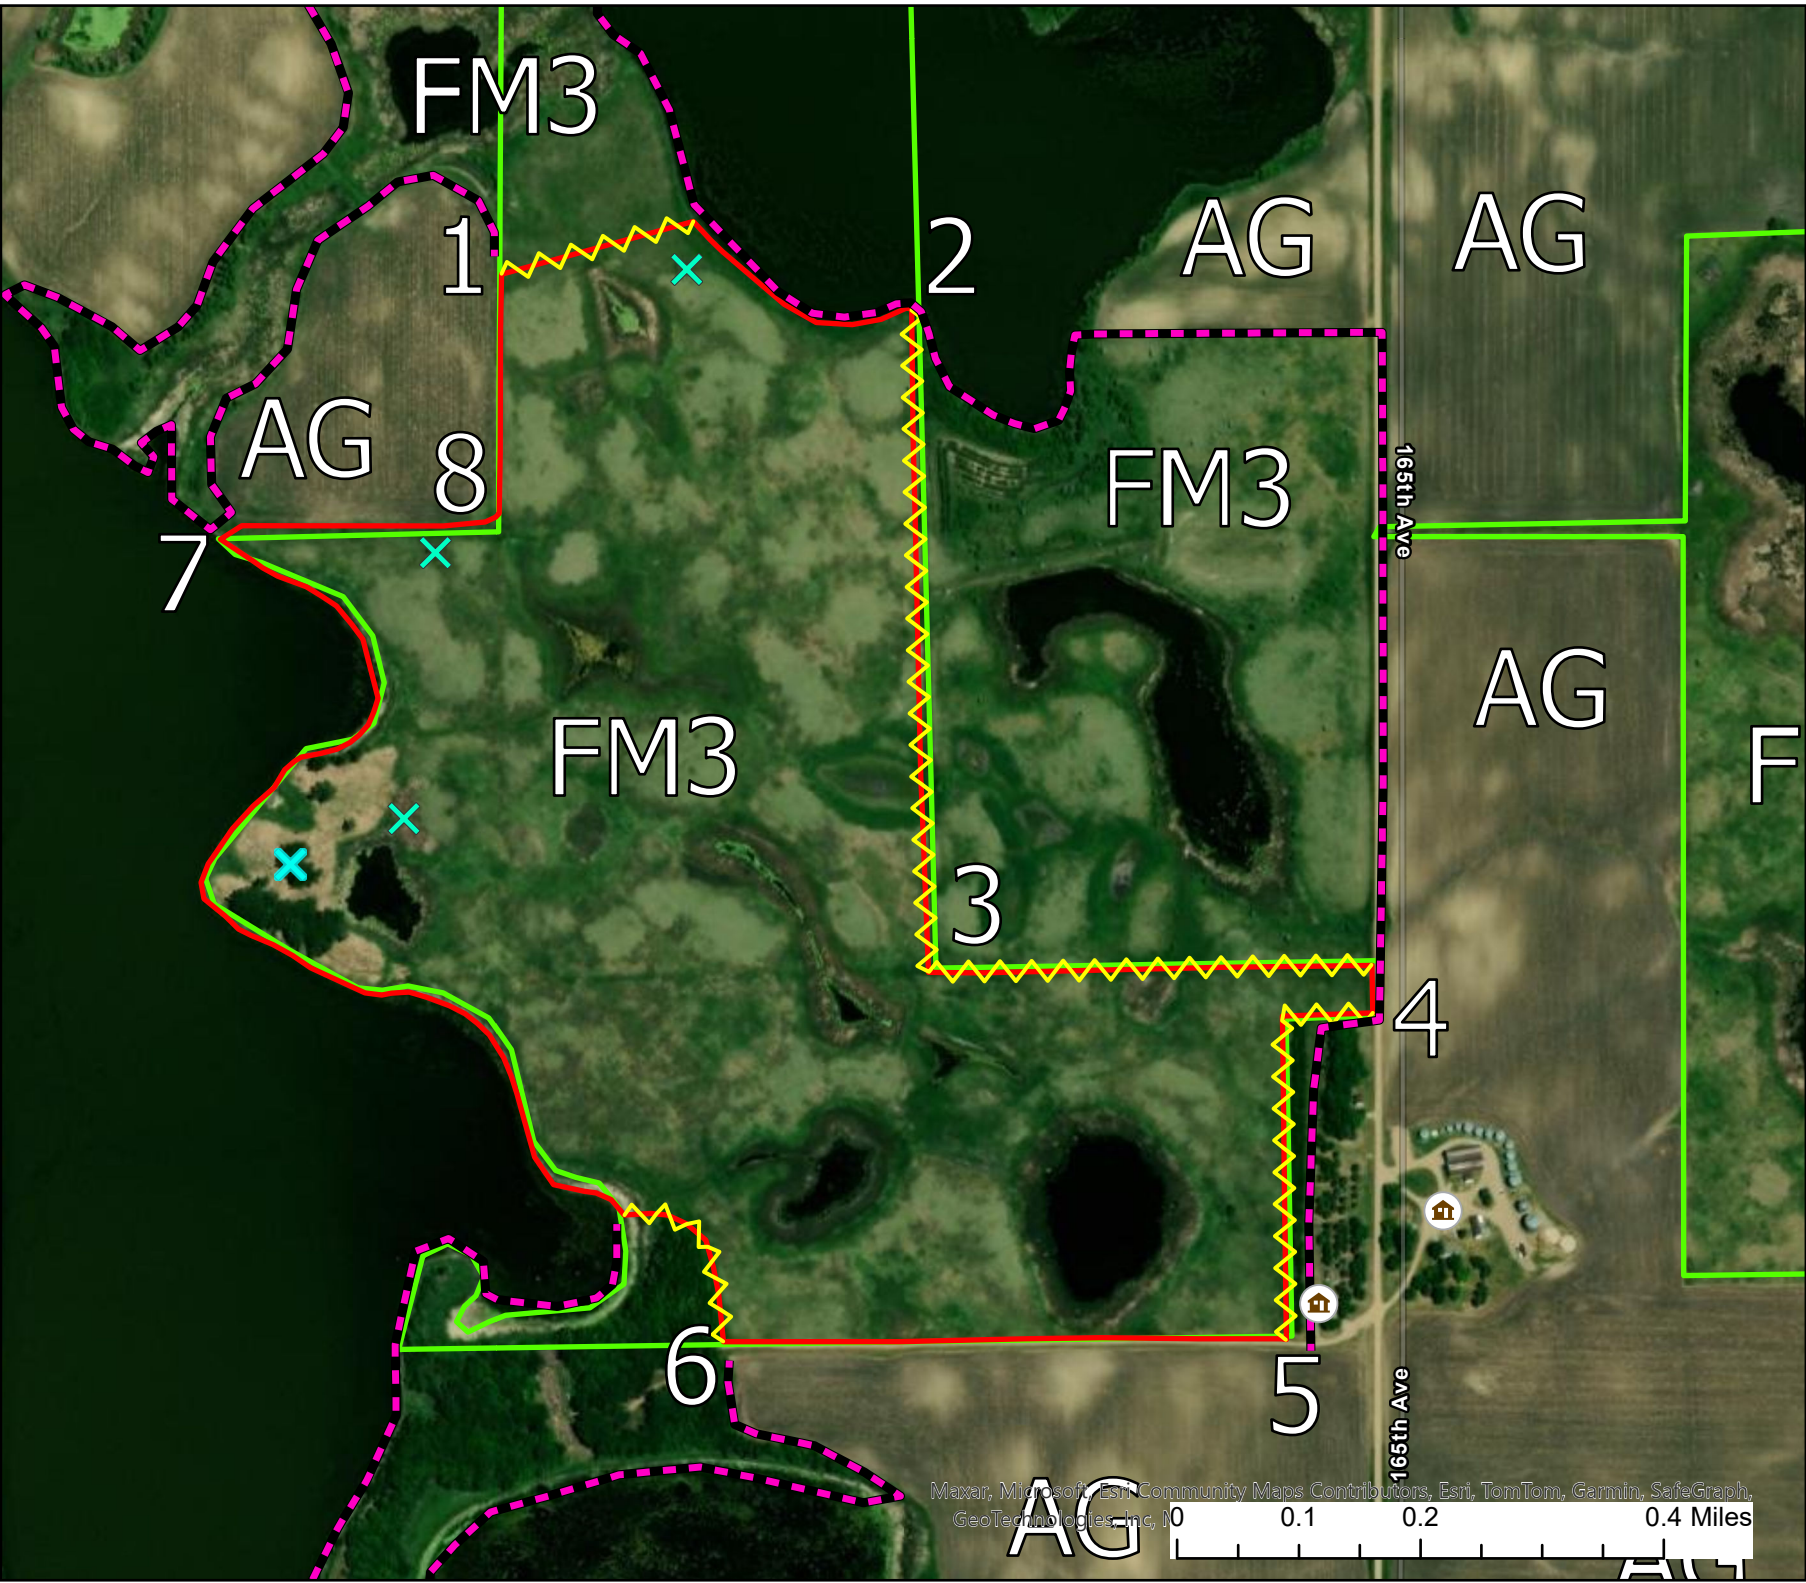

Dahler Slough S

Acres: 136

Legend

-  Tree_Piles
-  Residences
-  Contingency
-  Control_Line
-  Burn_Unit
- Boundaries**
 -  WPA
 -  Easement

Wind Direction:
Any East

Maxar, Microsoft, Esri, Community Maps Contributors, Esri, TomTom, Garmin, SafeGraph, GeoTechnologies, Inc, 0 0.1 0.2 0.4 Miles