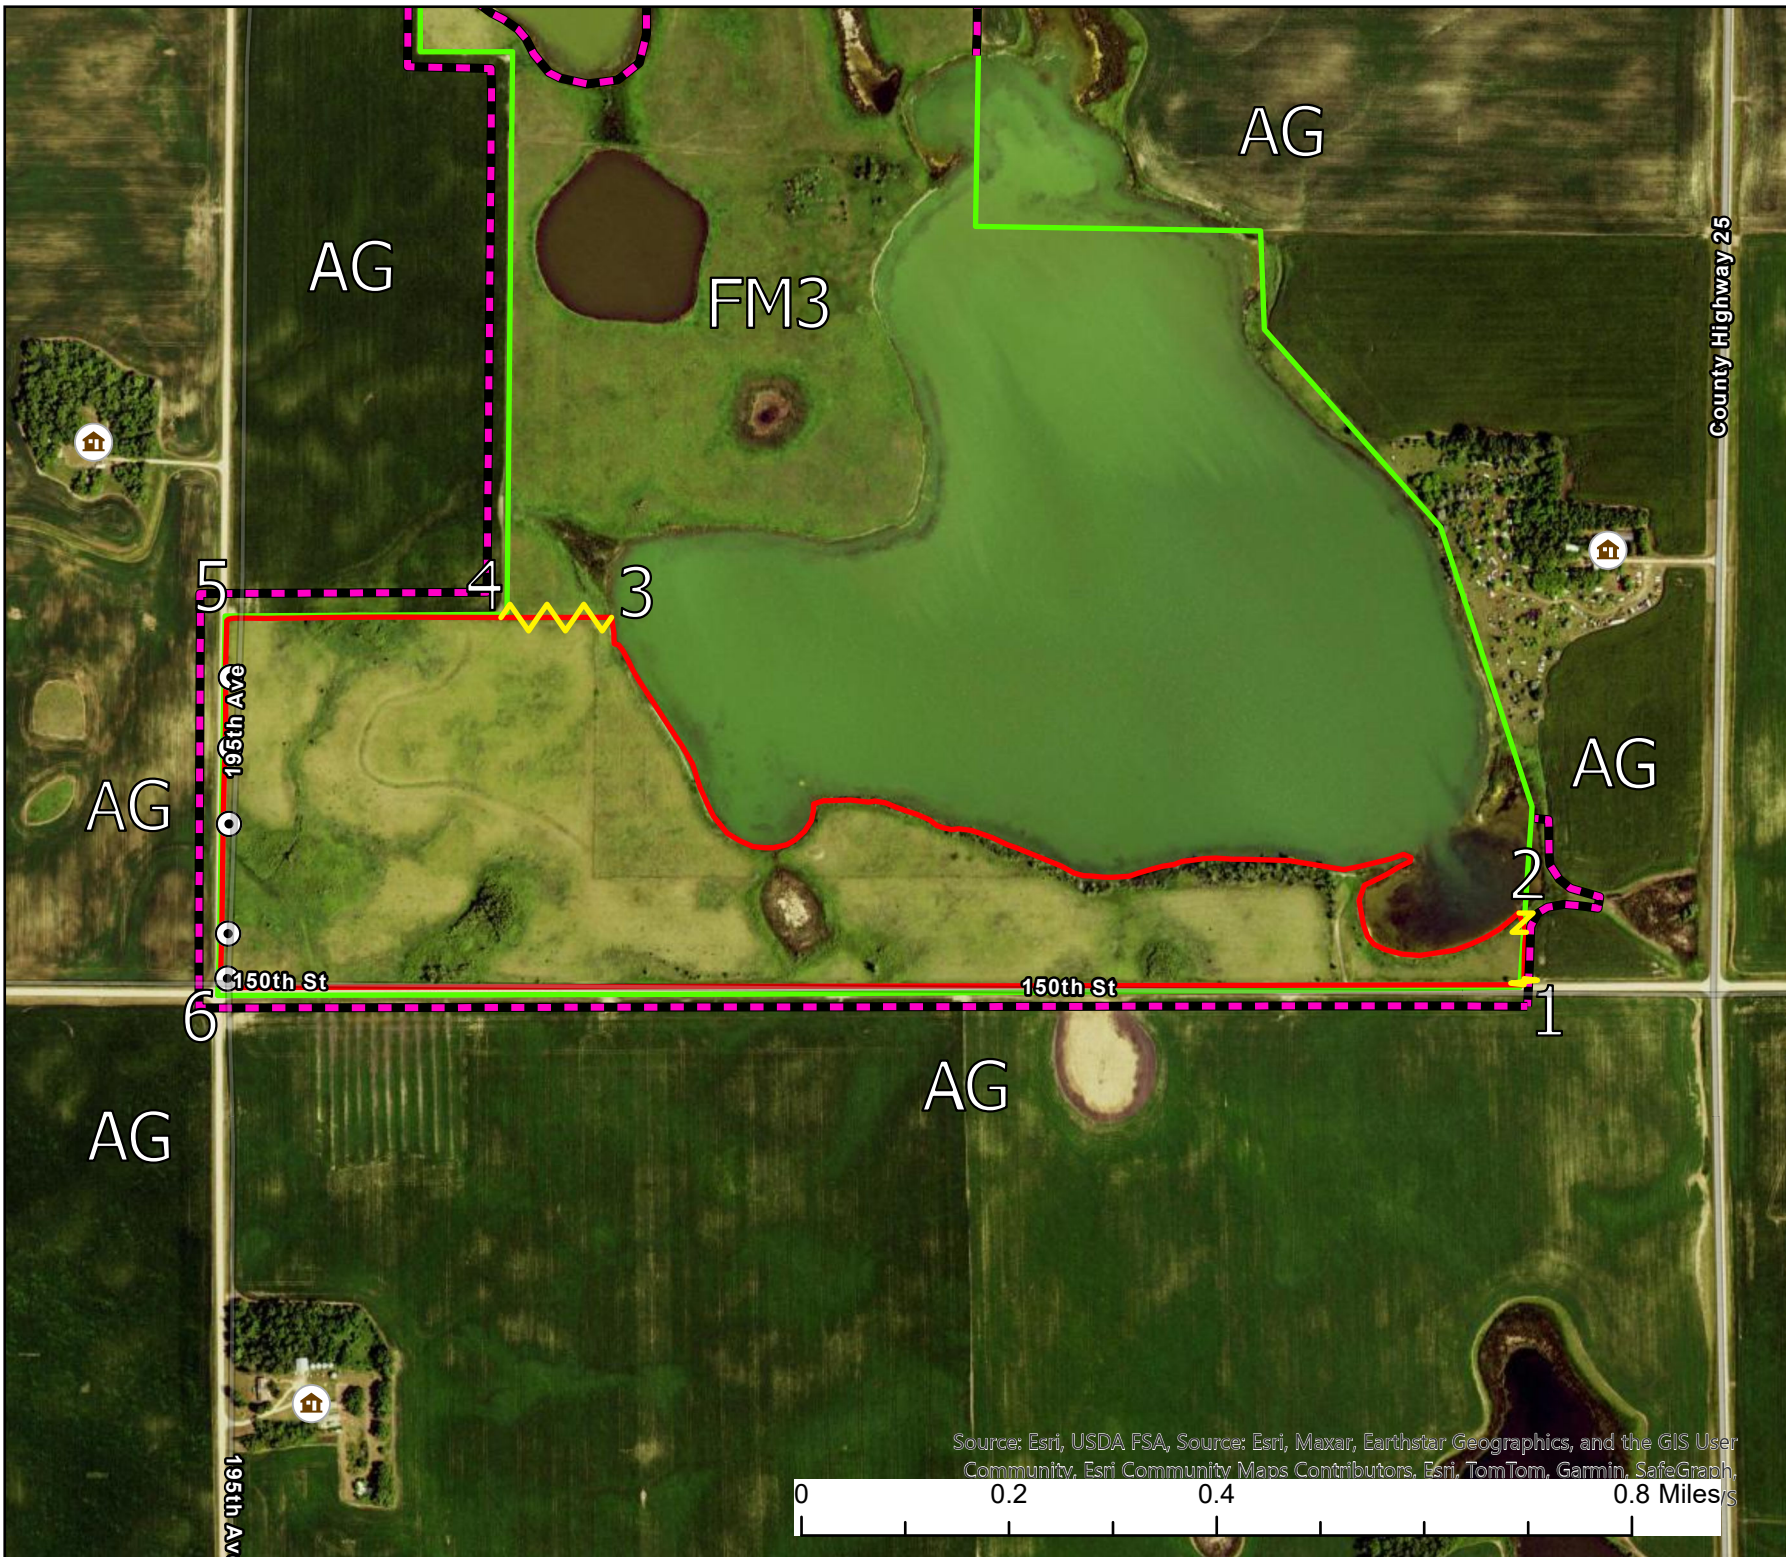

Kube South

77 Acres

Legend

-  Residence
-  Power_Pole
-  Control_Line
-  Contingency
-  Burn_Unit
- Boundaries**
-  WPA Boundary
-  Easement

Wind Direction:
NW

Source: Esri, USDA FSA, Source: Esri, Maxar, Earthstar Geographics, and the GIS User Community, Esri Community Maps Contributors, Esri, TomTom, Garmin, SafeGraph,