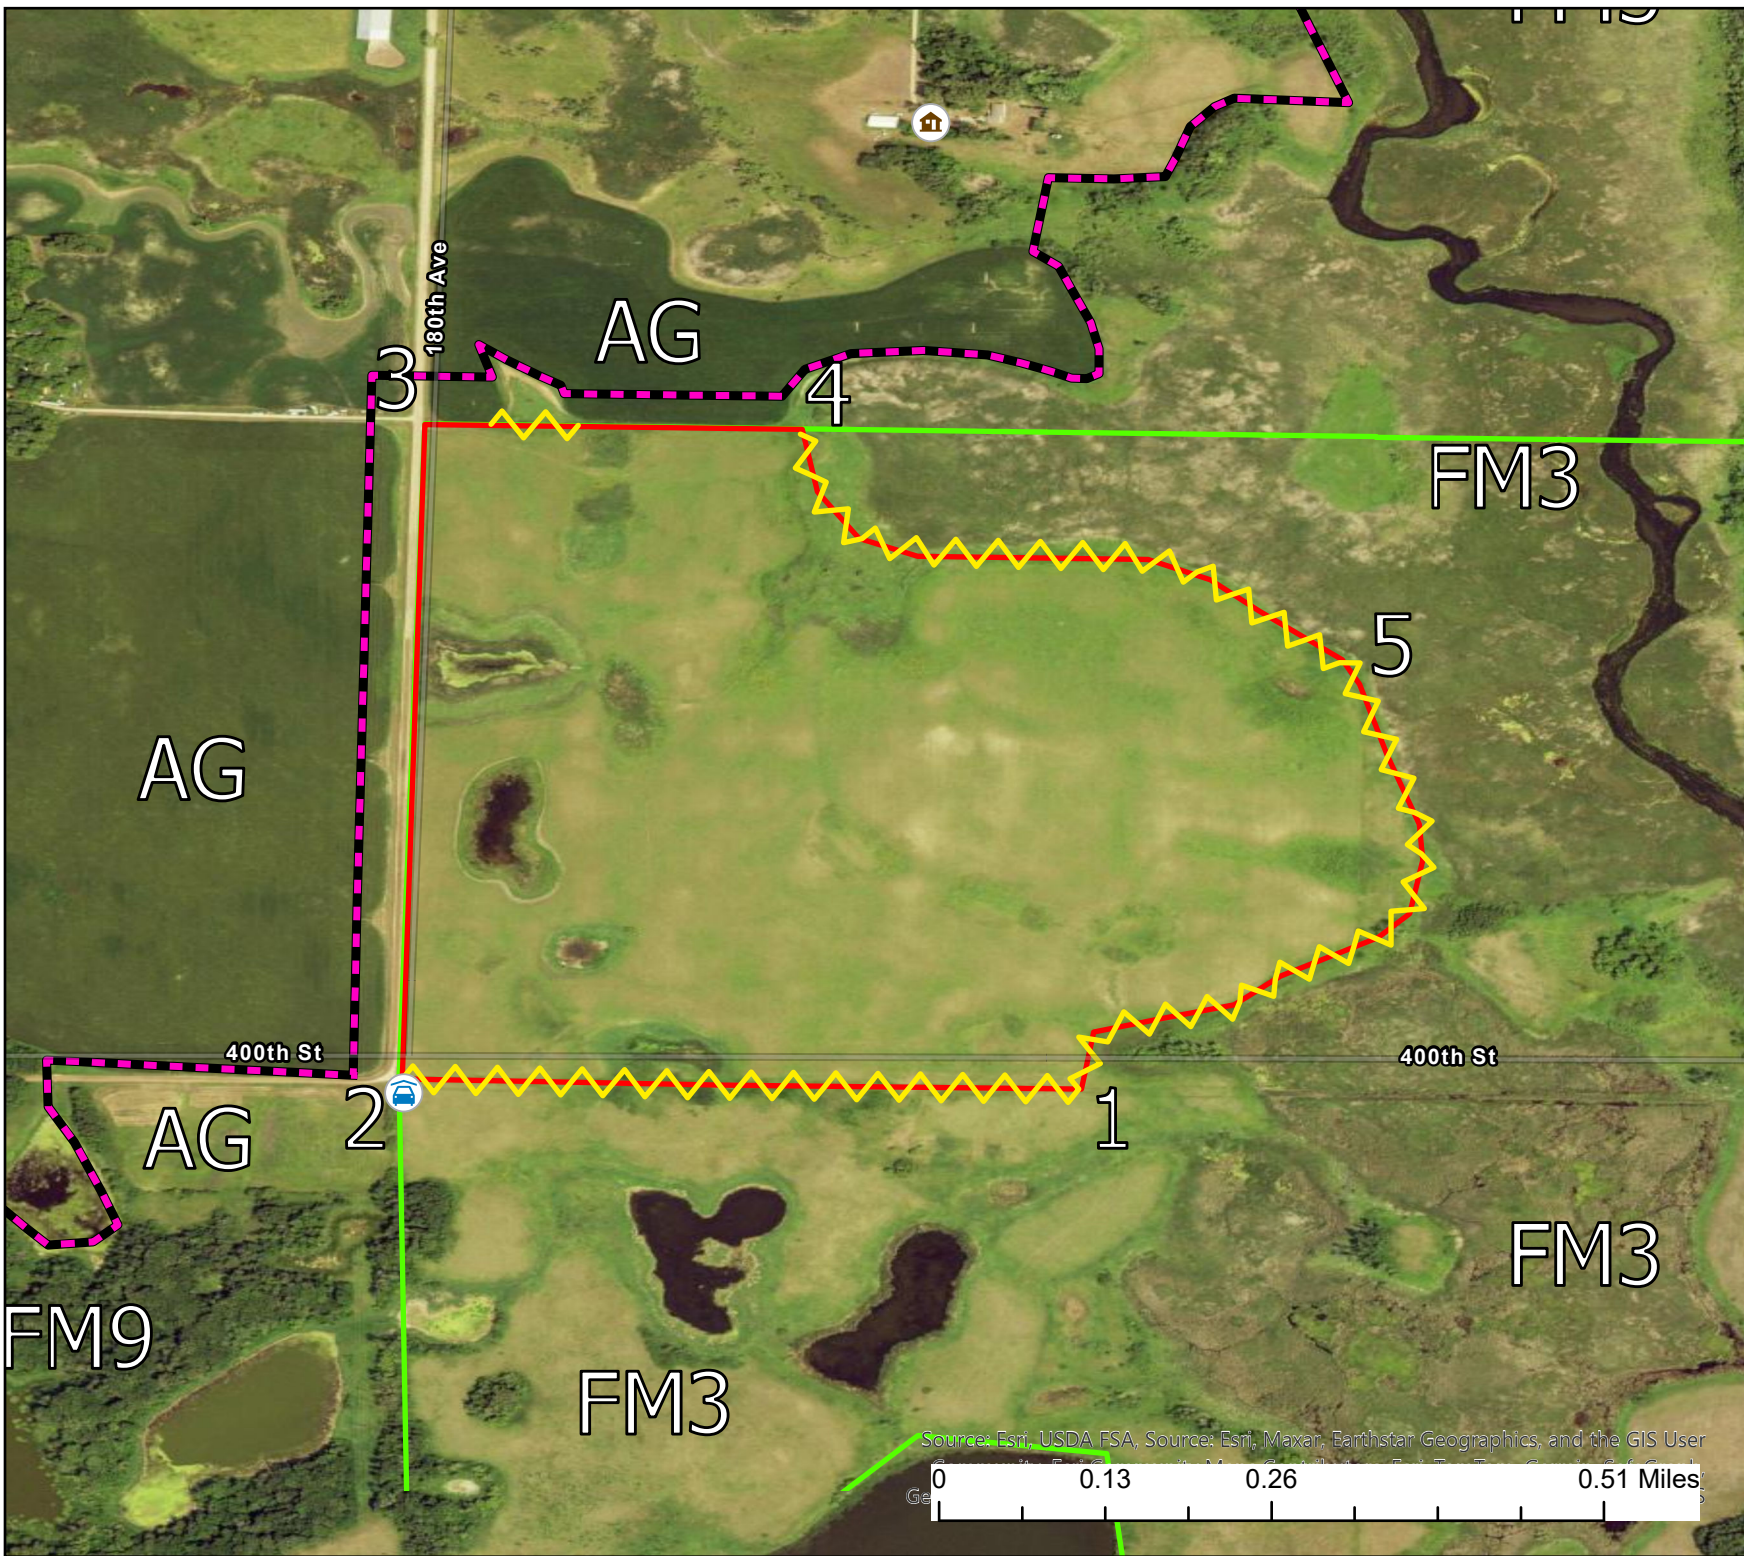

Pelican Valley North

Acres: 137

Legend

-  Residence
-  Parking_Lot
-  Contingency_Line
-  Control_Line
-  Burn_Unit
- Boundaries**
 -  WPA
 -  Easement

Wind Direction:
NW

Source: Esri, USDA FSA, Source: Esri, Maxar, Earthstar Geographics, and the GIS User