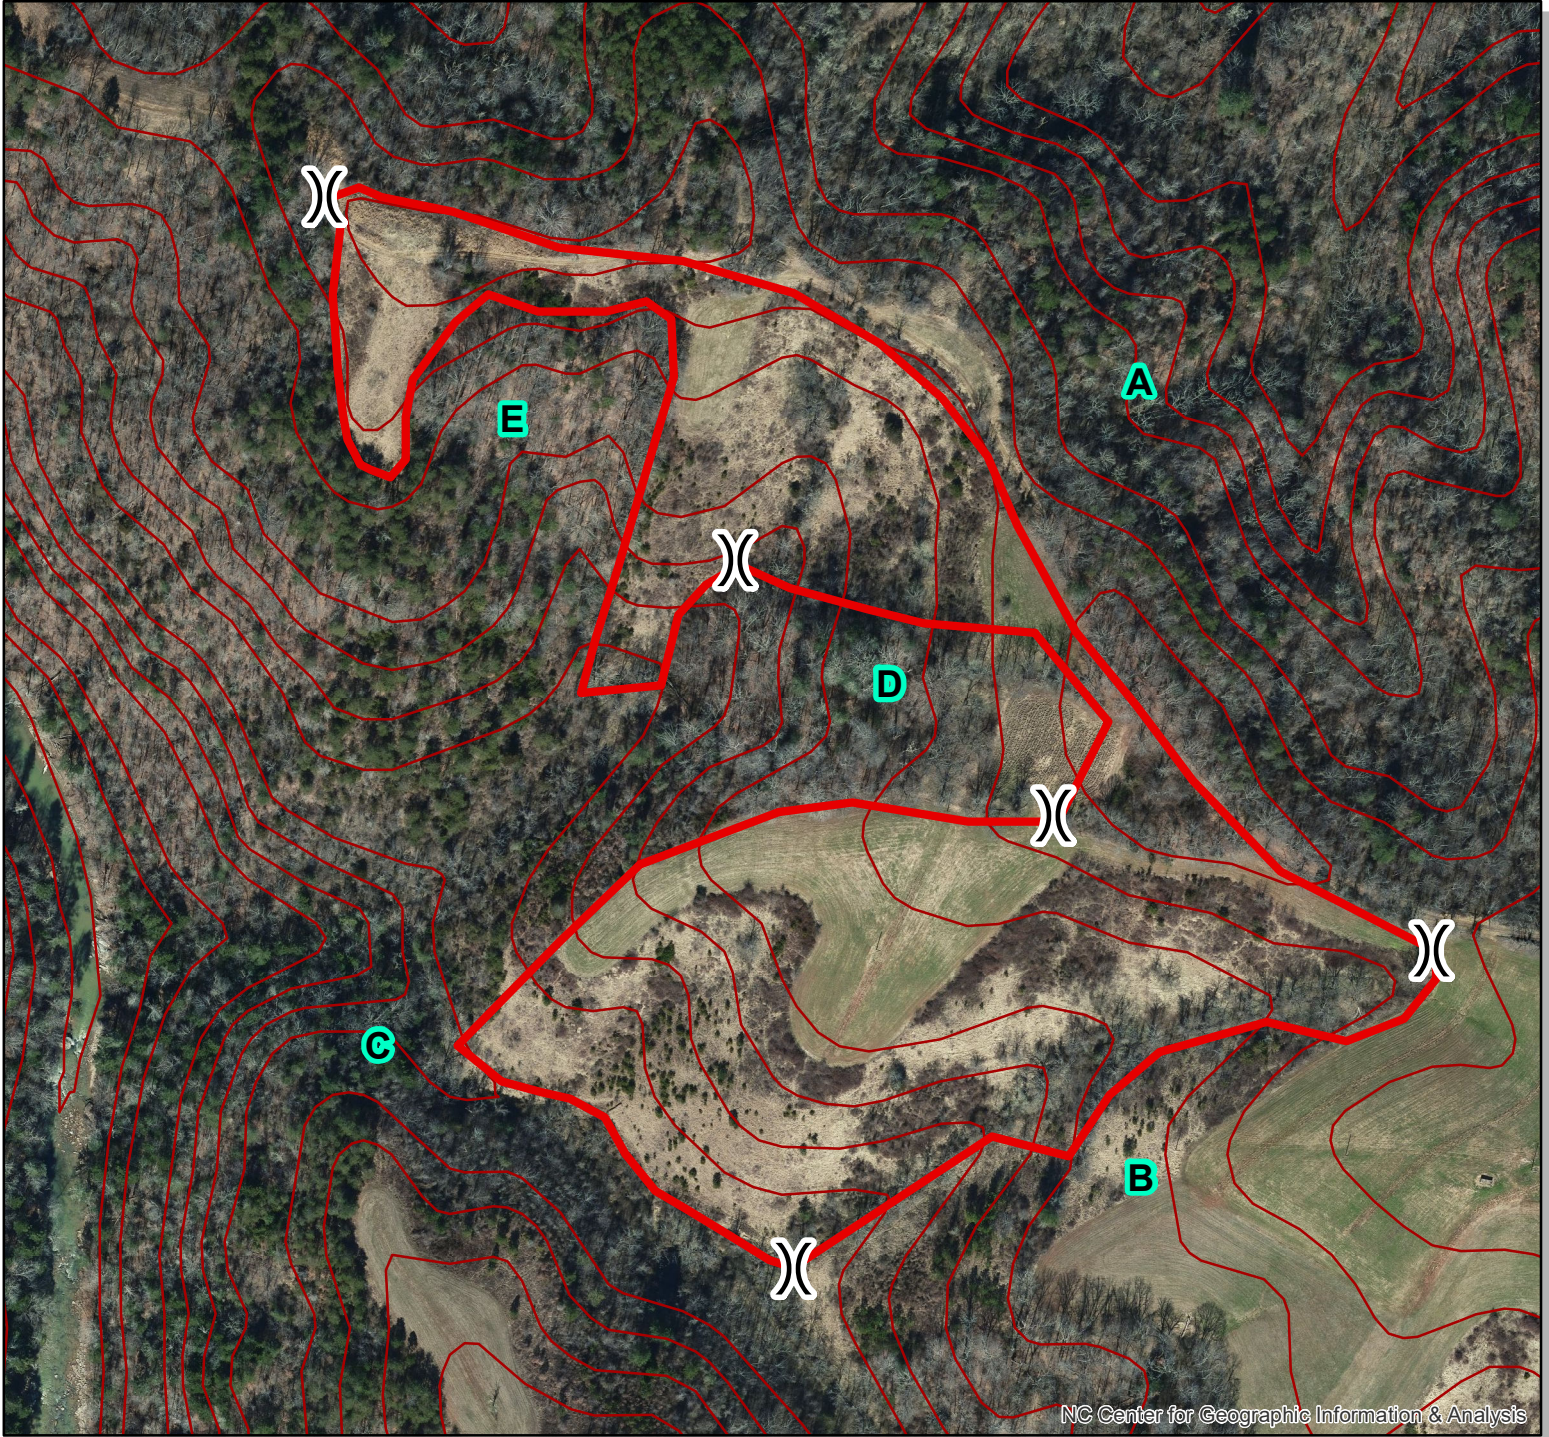

# Sandy Mush Game Land

Big Dove Burn Unit - Prescribed Burn Map  
Cedar Hill - 18 Acres

NC Center for Geographic Information & Analysis

### Name

-  Big Dove Burn Unit
-  Game Land Boundary
-  20ft Contours