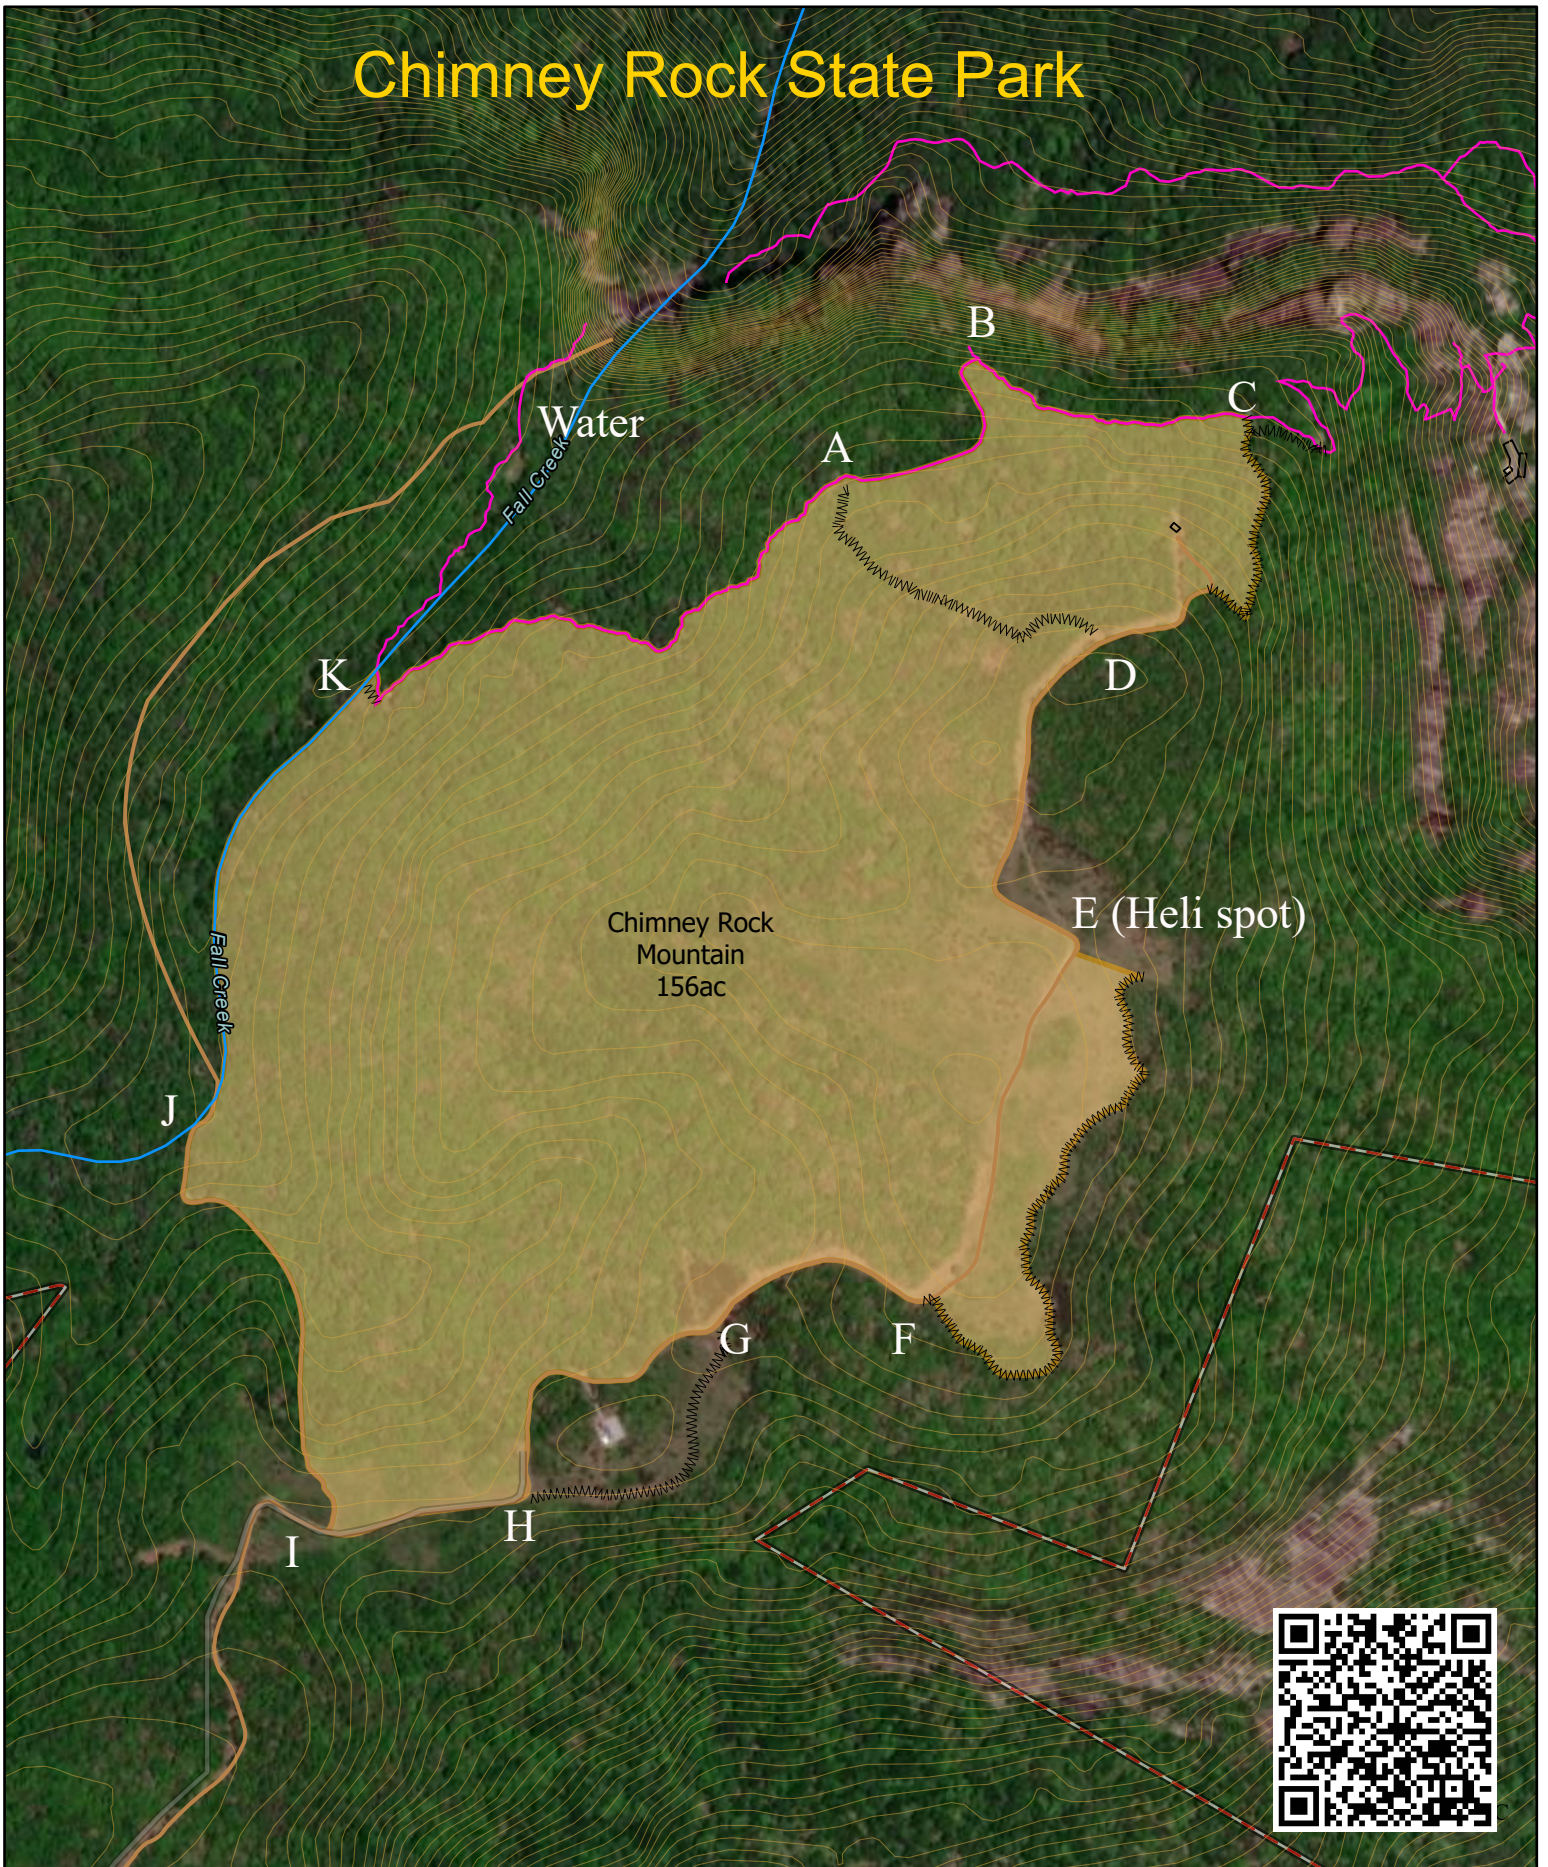

Chimney Rock State Park

- Stream
- con_rutherfo_10
- Fire Line
- Trails
- facility_poly
- Road - Paved
- Road - Unpaved
- Footpath
- Burn Units
- ParkBoundaries

0 500 1,000 2,000 Feet