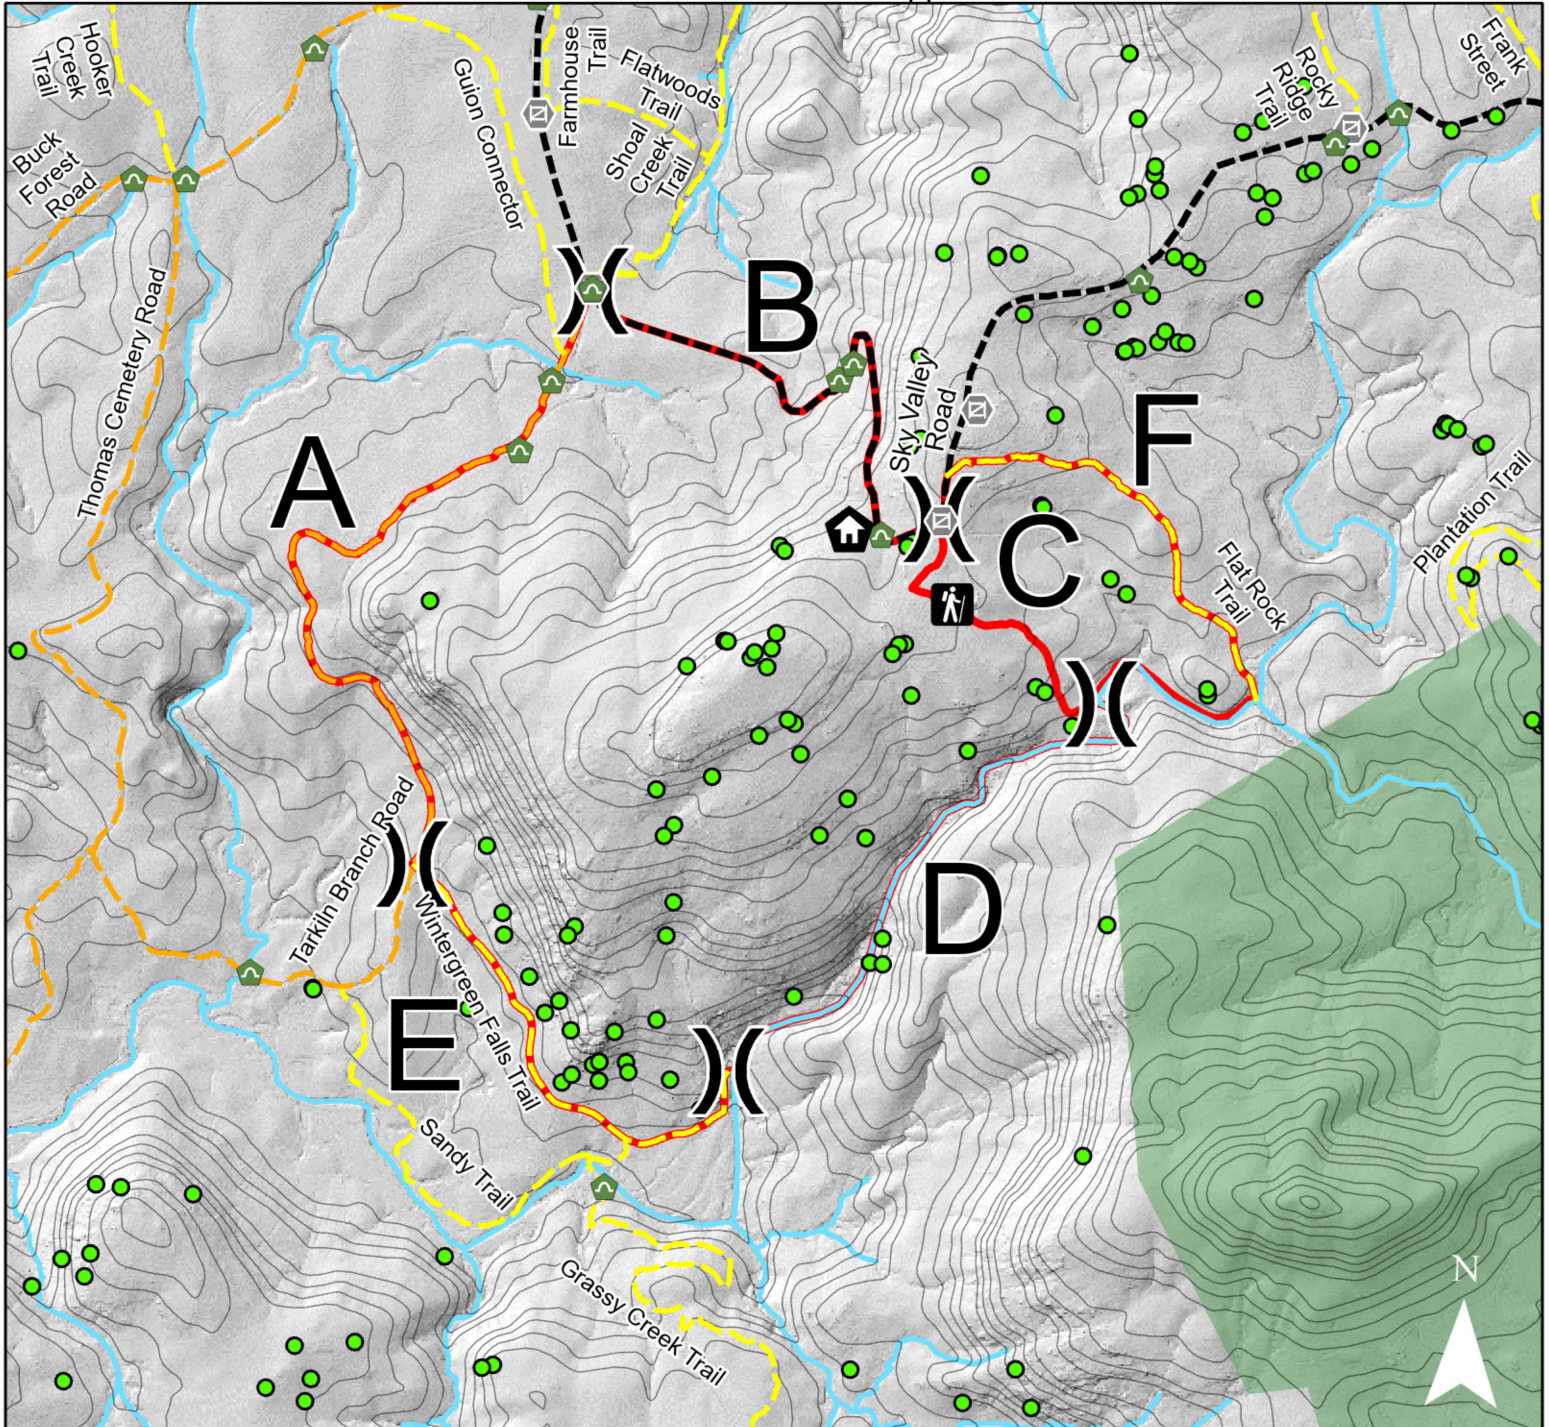

North Carolina Forest Service

Prescribed Burn Map

This measurement is not a survey.
All boundaries and acres are approximate.

Division Break

Prescribed Burn Units

Perennial Streams

Contours, 20ft

DSRF Trail System

Road

Trail

Miscellaneous

Forest Residence

Grassy Dam Trailhead

Green Salamander Habitat

Culverts

Gates

Landowner: DuPont State Recreational Forest
Burn Unit: Little Grassy Mountain & Grassy Dam
Cost Share: CPP
Lat/Long: N 35° 12.503', W 82° 35.196'
County: Henderson
Acres: 237 & 32 (269 total)
Scale: 1:12447