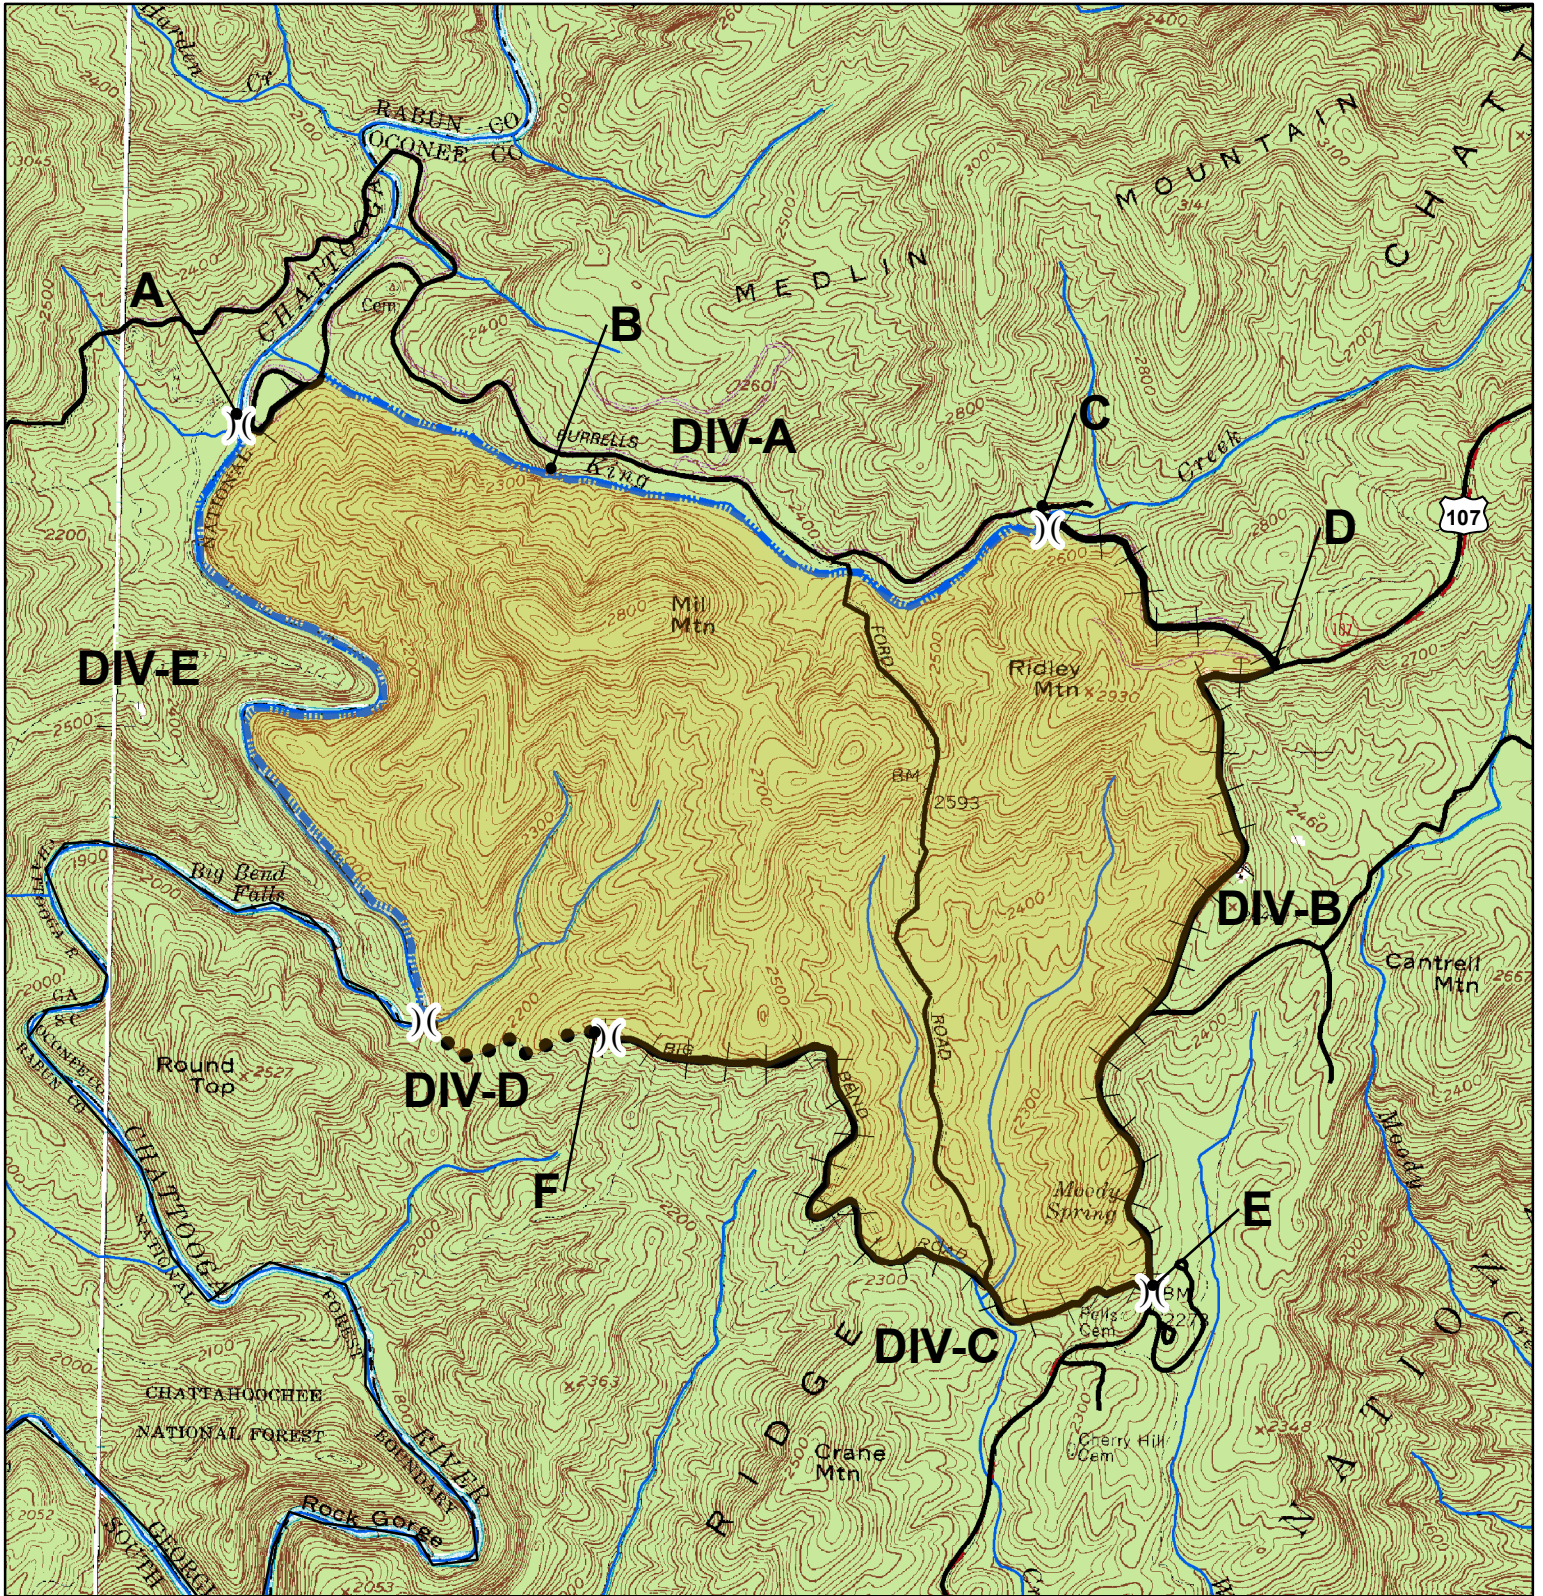

Burn Block ID: Ridley Divisions

Legend

- Ridley Mtn. Unit
- Road
- Structure
- Private
- National Forest
- Road_as_ControlLine
- Stream As Control Line
- Division_Break
- Hand Constructed Line

1 inch = 2,000 feet

Sumter National Forest
 Andrew Pickens RD
 Compartments: 7, 10
 Acres: 1450