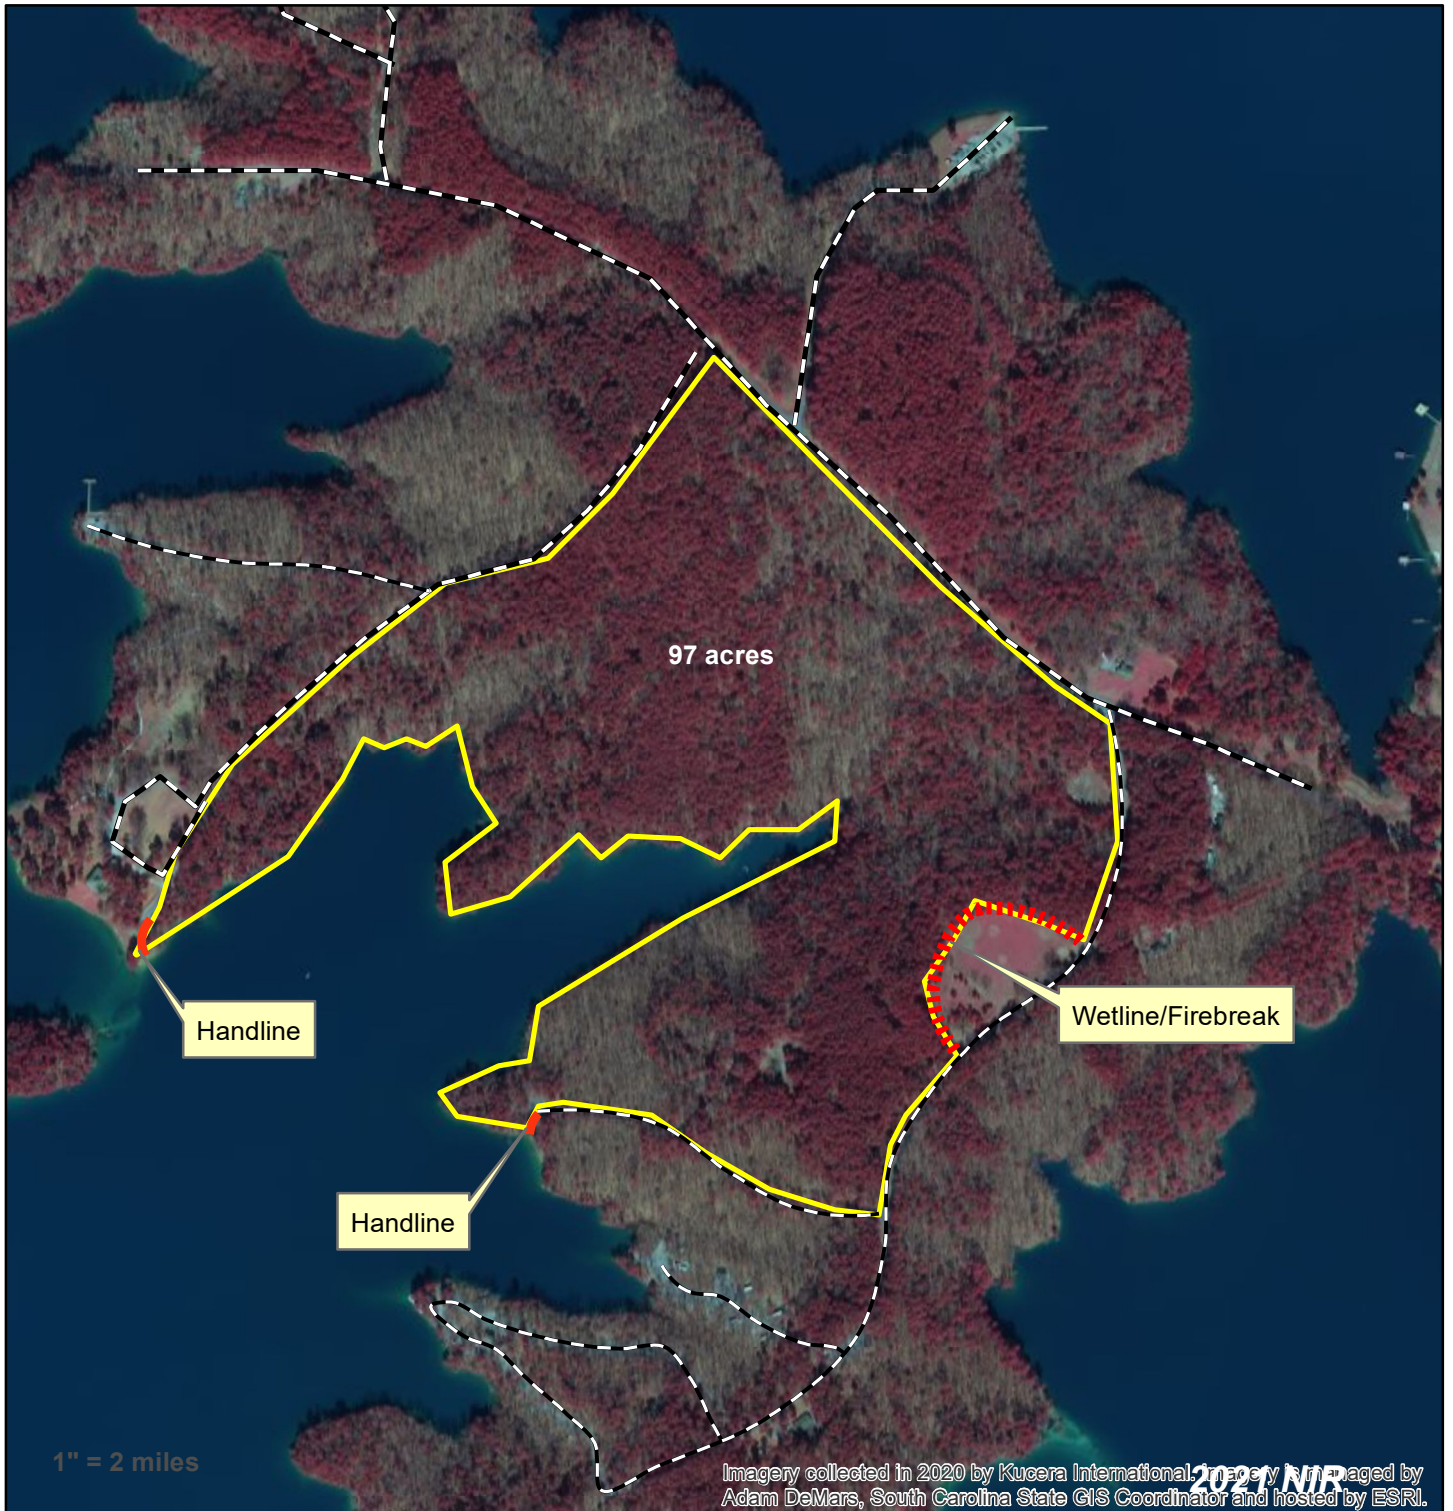

# Sadlers Creek State Park

55 Acres Rx Burning

Fall/Winter

1" = 10 chains

COPYRIGHT © 2018  
South Carolina Forestry Commission  
5500 Broad River Road  
Columbia, SC 29212

DISCLAIMER: This is a product of the South Carolina Forestry Commission. Reasonable efforts have been made to ensure the accuracy of this map. The SCFC expressly disclaims responsibility for damages or liability that may arise from the use of this map. Not to survey standards.

0 330 660 1,320 Feet

Map prepared by:  
Trey Cox  
SC Forestry Commission  
July 2022