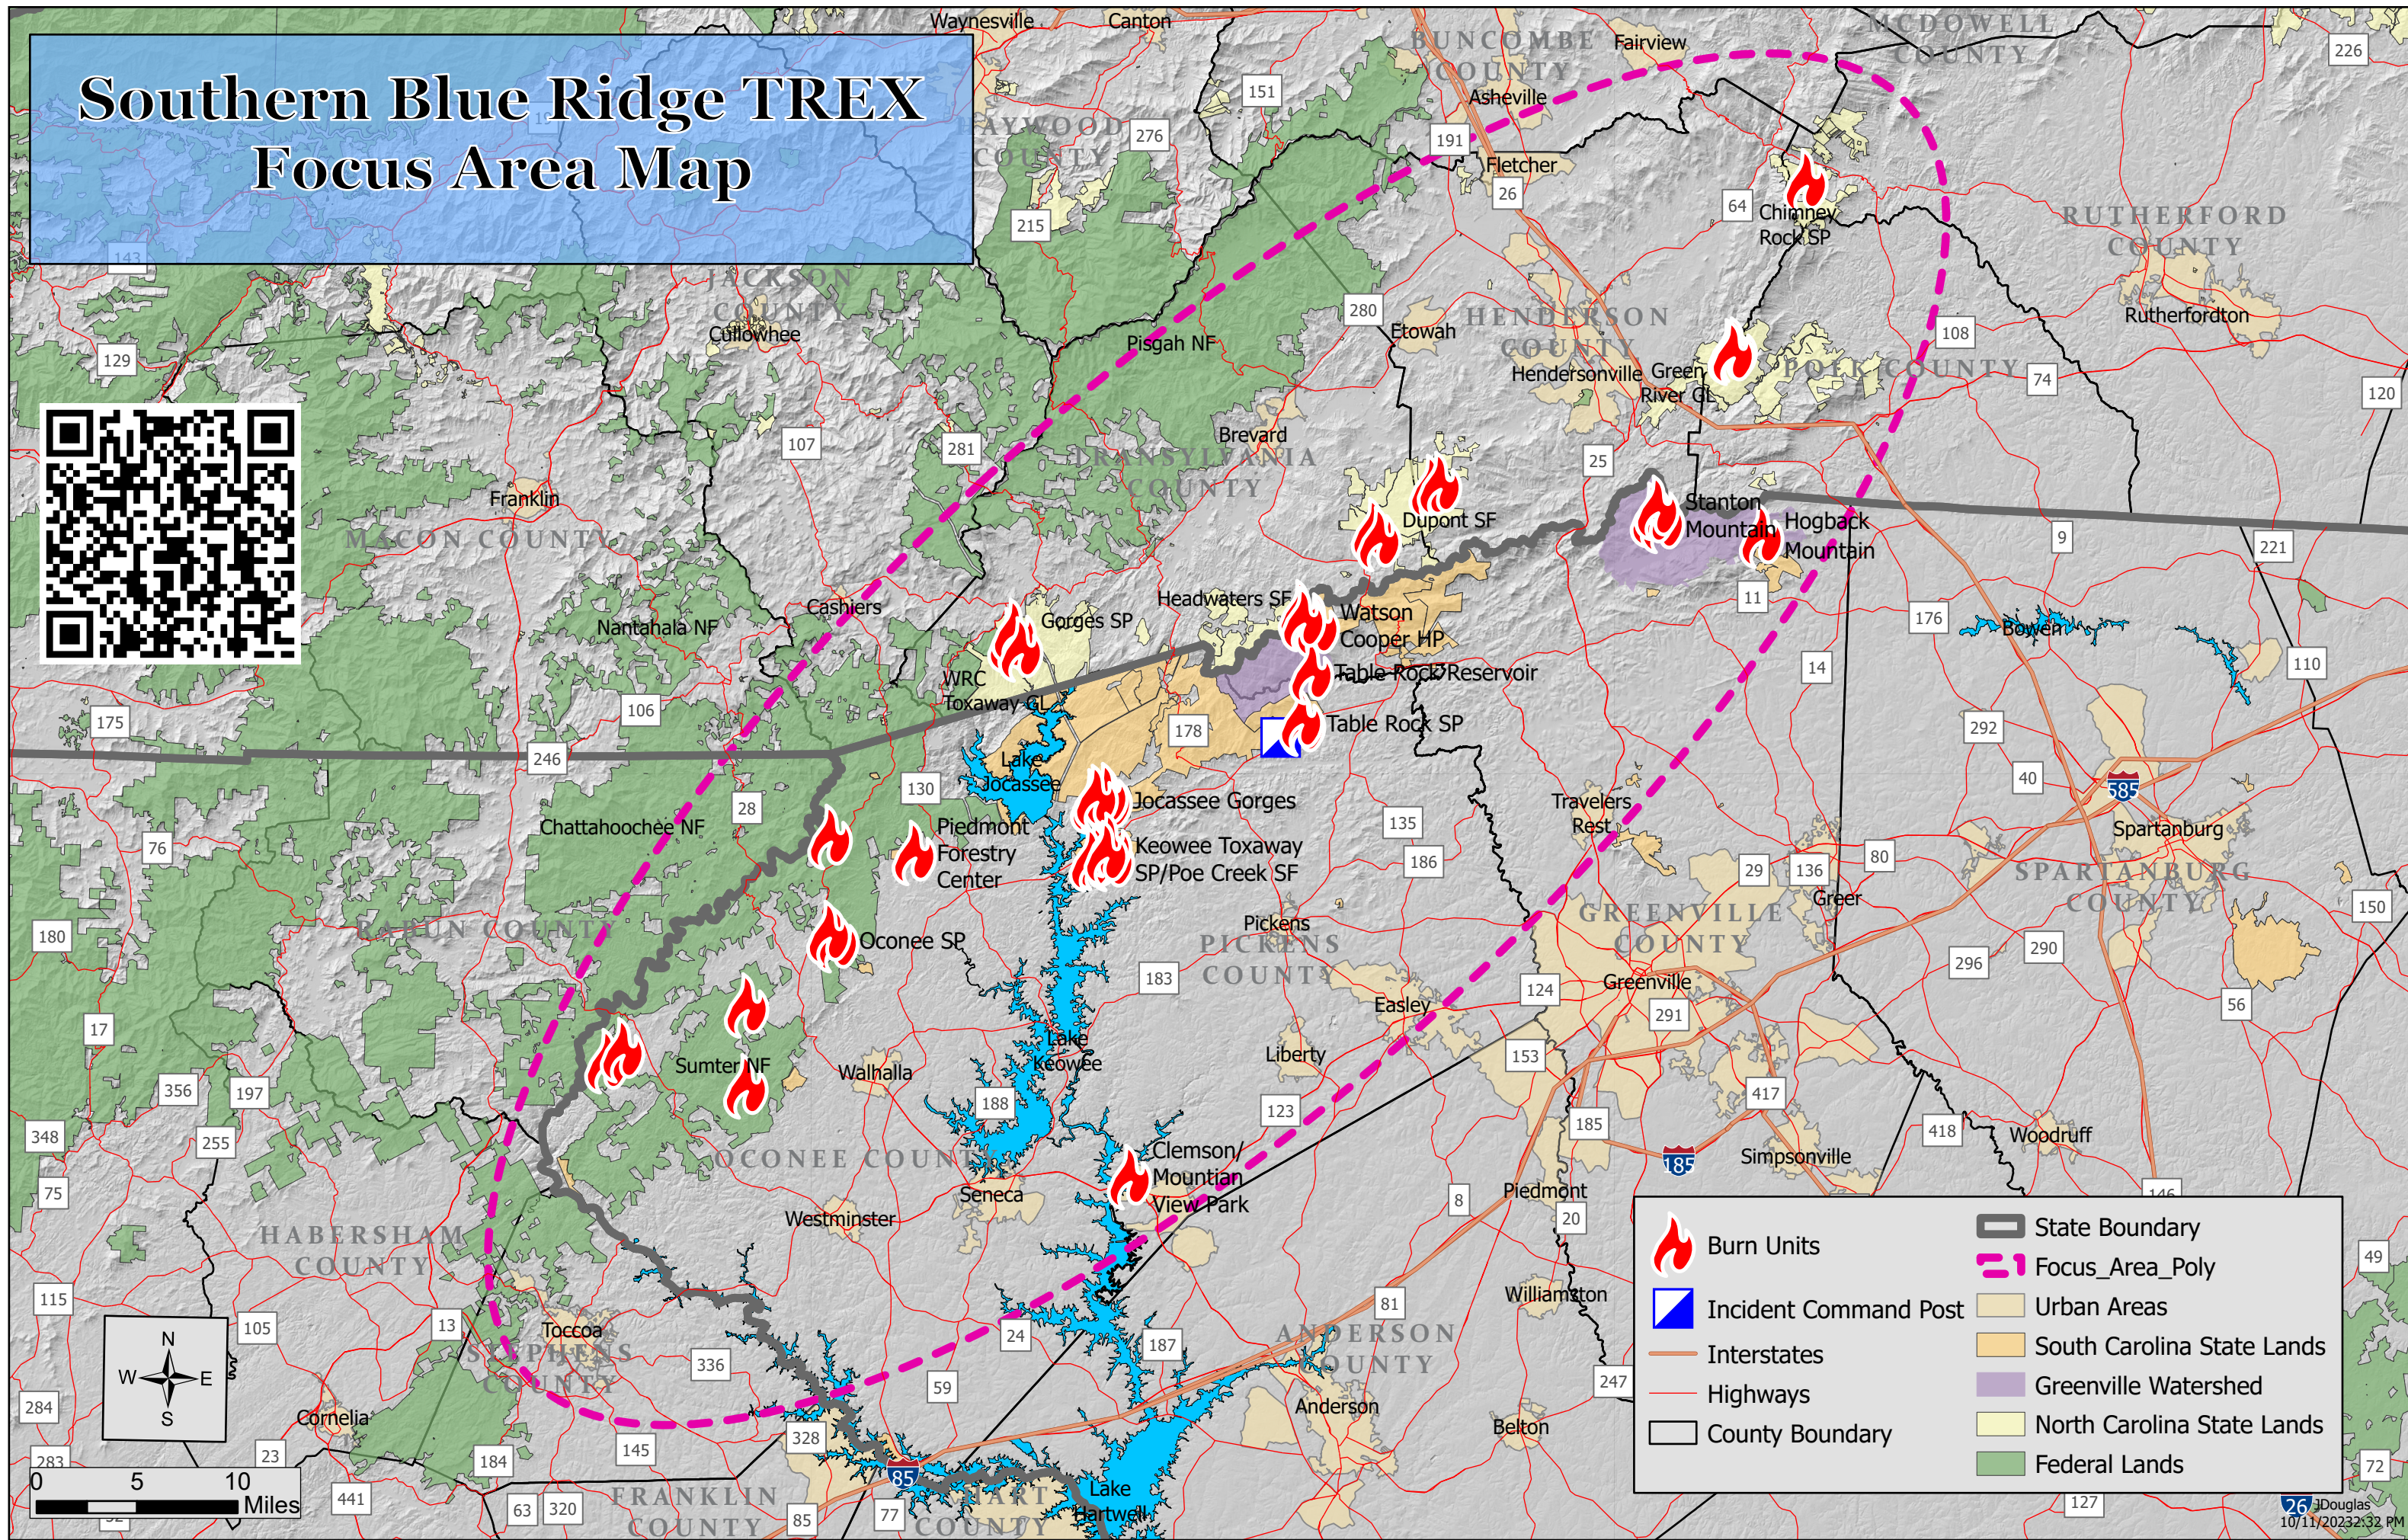

Southern Blue Ridge TRES Focus Area Map

	Burn Units		Focus_Area_Poly
	Incident Command Post		Urban Areas
	Interstates		South Carolina State Lands
	Highways		Greenville Watershed
	County Boundary		North Carolina State Lands
			Federal Lands