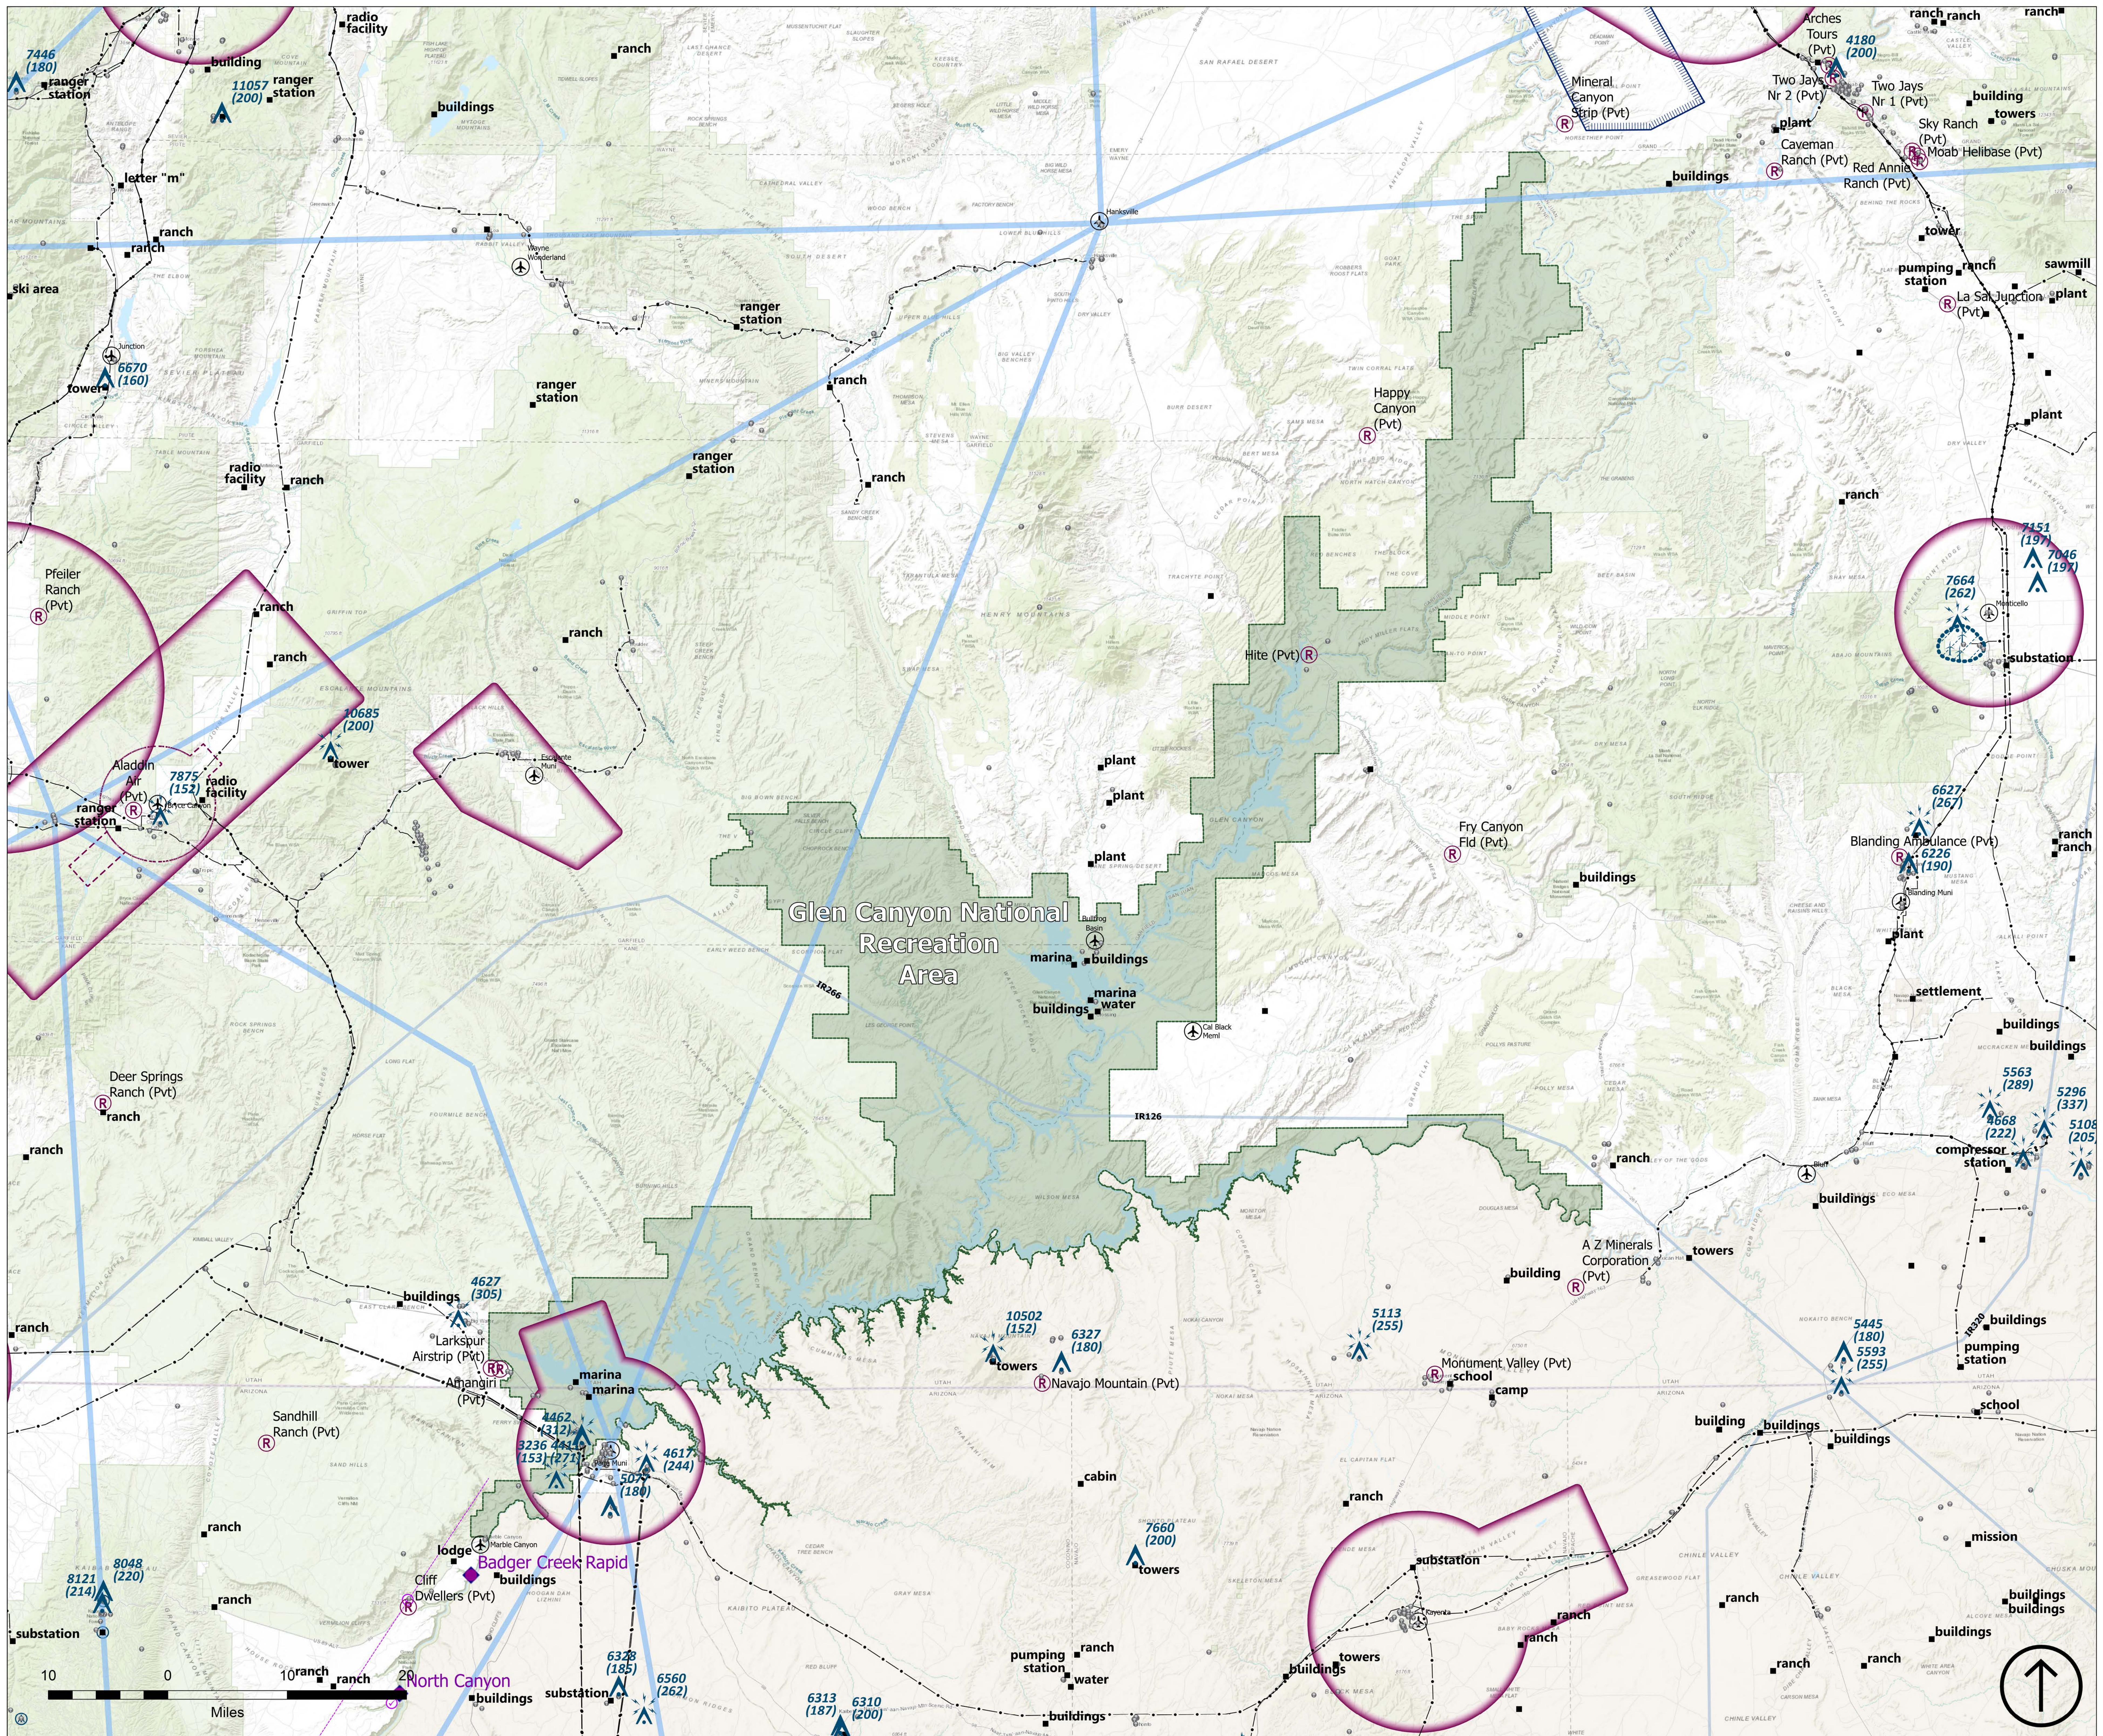

Aviation Hazards

Glen Canyon National Recreation Area

- Legend**
- Helispots
 - ⬇ Repeater
 - ✈ Airport
 - Ⓡ Airports - Private
 - Ⓜ Communication Towers
 - Landmark
 - ⊙ NPS Aviation Checkpoints
 - Ⓜ Single Obstacle, Less 1000ft AGL
 - Ⓜ Single Obstacle, Less 1000ft AGL
 - Ⓜ Single Obstacle, Less 1000ft AGL, Lighted
 - Ⓜ Wind Farms
 - Transmission Lines
 - Low Altitude ATS Route
 - Military Training Routes
 - Ⓜ Restricted
 - Ⓜ Class E (surface)
 - Ⓜ Class E (700 ft AGL)
 - Secondary/Alternate Route
 - ▭ NPS Boundaries

Inset Map