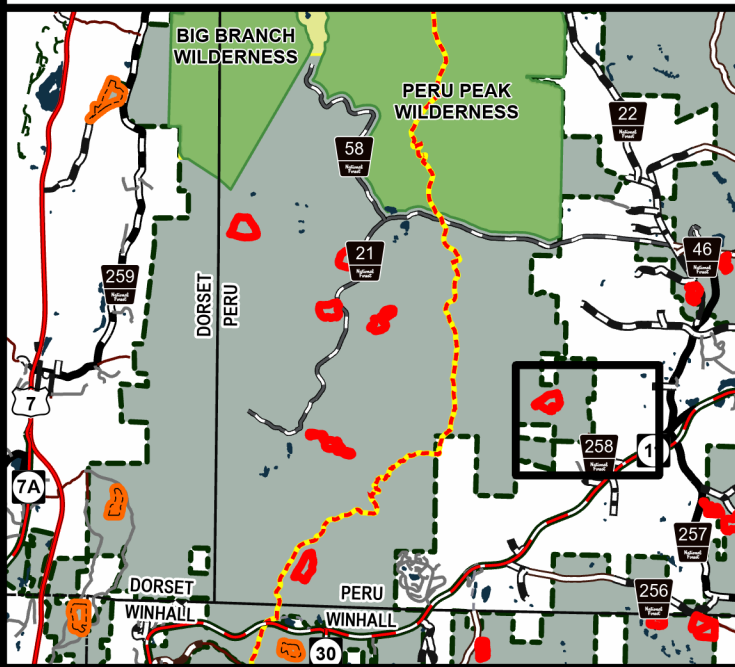

Cook Brook

Geo Group: Mad Tom

Green Mountain National Forest

- Fire Exclusion Area
- 2025 Planned RXUnit
- Buildings
- National Forest

Manchester Ranger District
Town of Peru
Bennington County
43.233°N -72.920°W
Elevation 2,200 Feet

Complexity: Moderate

Current Year Planned Acres: 12

OnSite Fuel Model:
TL3

Cook Brook 12

Best Access: VT Rte 11 > Pierce Rd/FR258 > UTV trail

Intel Features: Primary Repeater - Equinox. Private Camp to the North