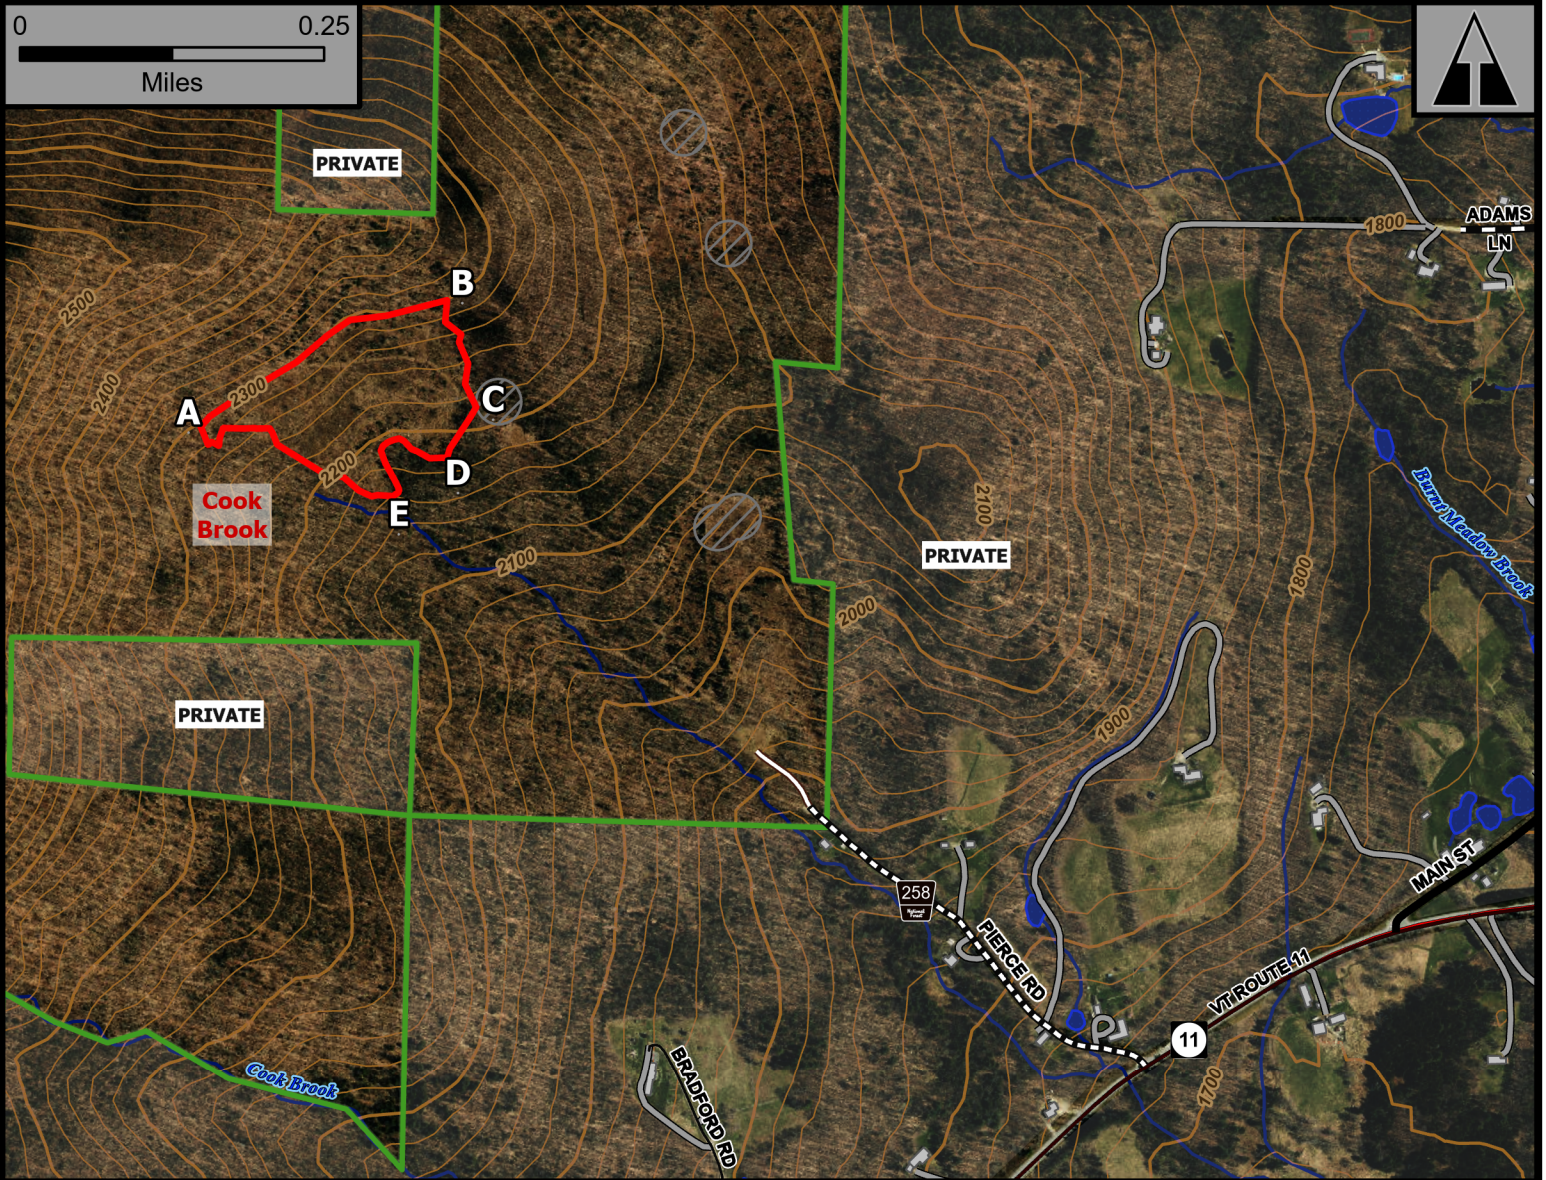

Cook Brook

Geo Group: Mad Tom

Green Mountain National Forest

- Fire Exclusion Area
- 2025 Planned RXUnit
- Buildings
- National Forest

Manchester Ranger District
Town of Peru
Bennington County
43.233°N -72.920°W
Elevation 2,200 Feet

Complexity: Moderate

Current Year Planned Acres: 12

OnSite Fuel Model:
TL3

Cook Brook 12

Best Access: VT Rte 11 > Pierce Rd/FR258 > UTV trail

Intel Features: Primary Repeater - Equinox. Private Camp to the North