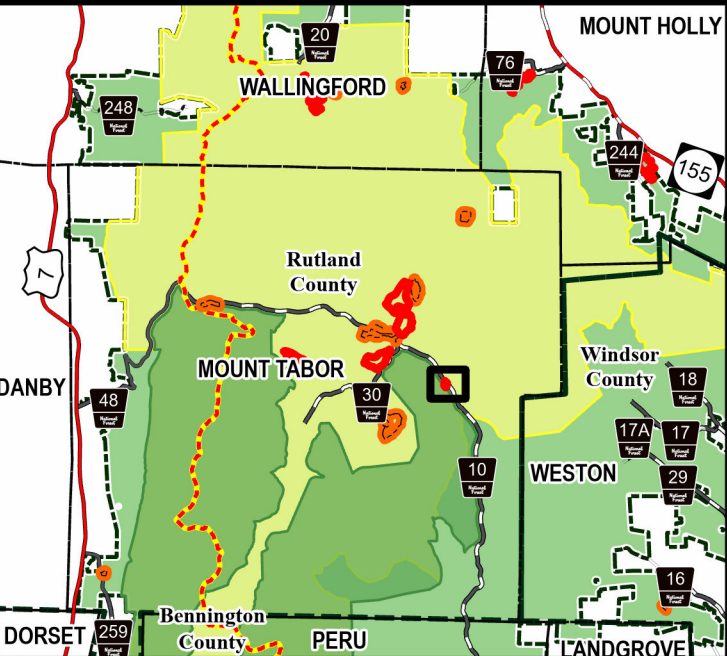

FR 10 Vista

Geo Group: Ten Kiln

USDA Green Mountain National Forest 

Manchester Ranger District
Town of Mount Tabor
Rutland County
43.350°N -72.888°W
Elevation 2,100 Feet

Complexity: Low	Current Year Planned Acres: 2
OnSite Fuel Model: SH3	FR10 Vista 2

Best Access: VT Rte 7 > Brooklyn Rd/FR10

Intel Features: Primary Repeater - Equinox.