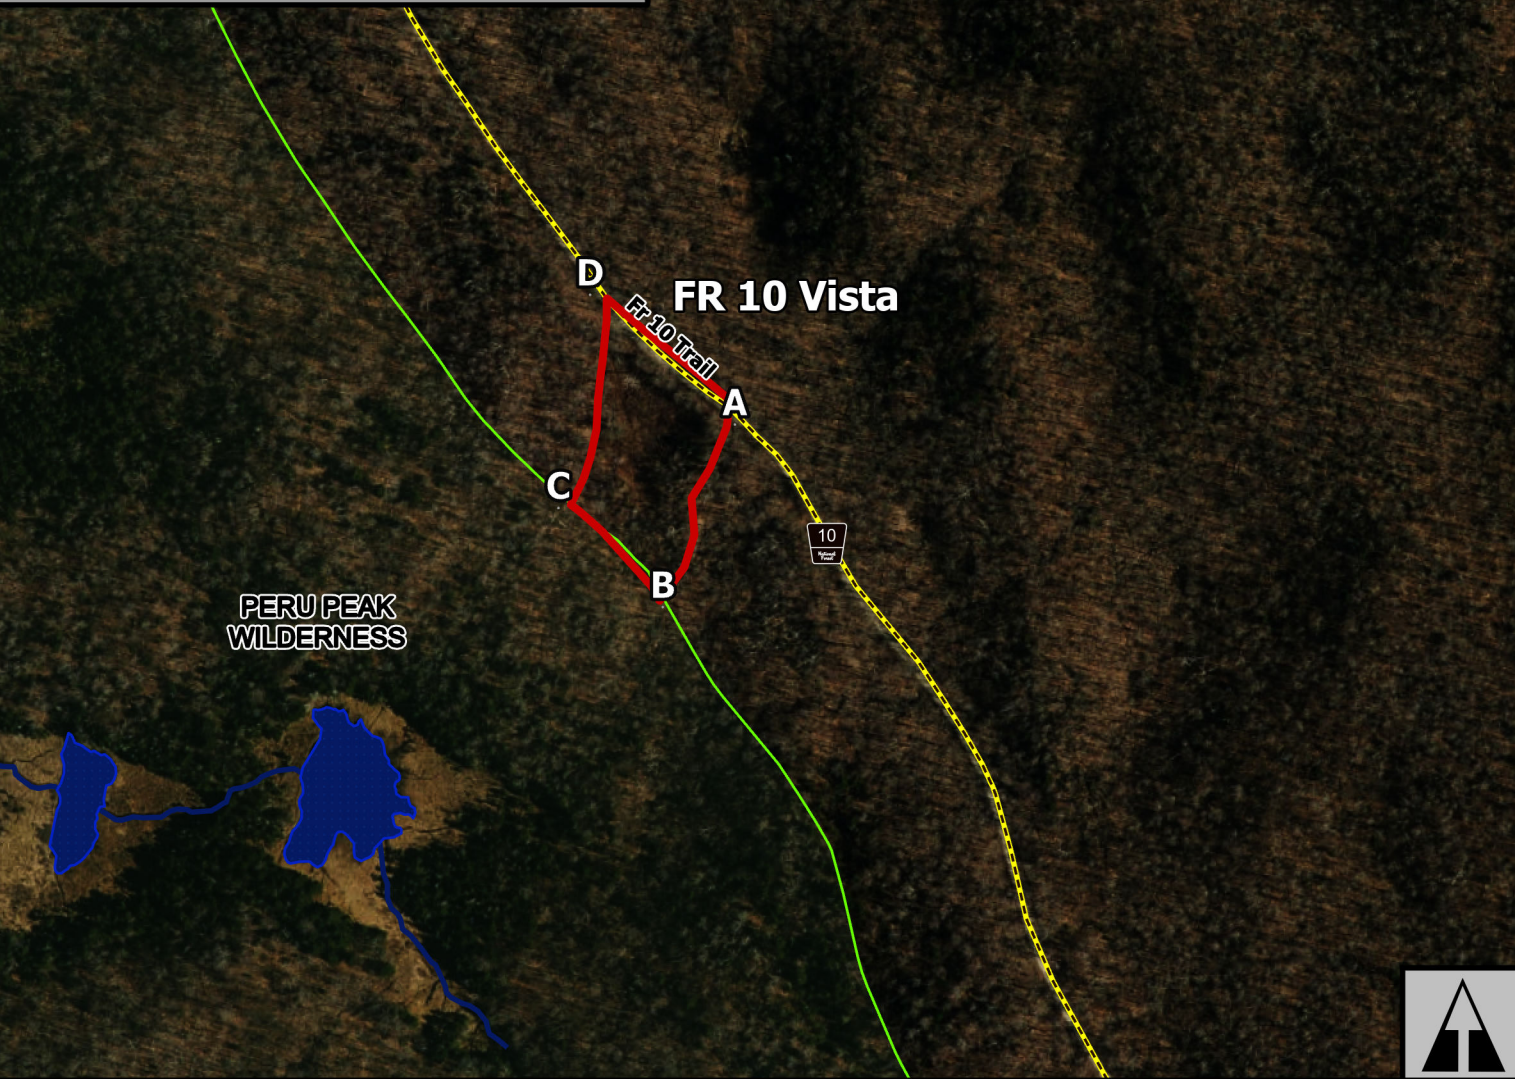

FR 10 Vista

Geo Group: Ten Kiln

USDA Green Mountain National Forest 

Manchester Ranger District
Town of Mount Tabor
Rutland County
43.350°N -72.888°W
Elevation 2,100 Feet

Complexity: Low	Current Year Planned Acres: 2
OnSite Fuel Model: SH3	FR10 Vista 2

Best Access: VT Rte 7 > Brooklyn Rd/FR10

Intel Features: Primary Repeater - Equinox.