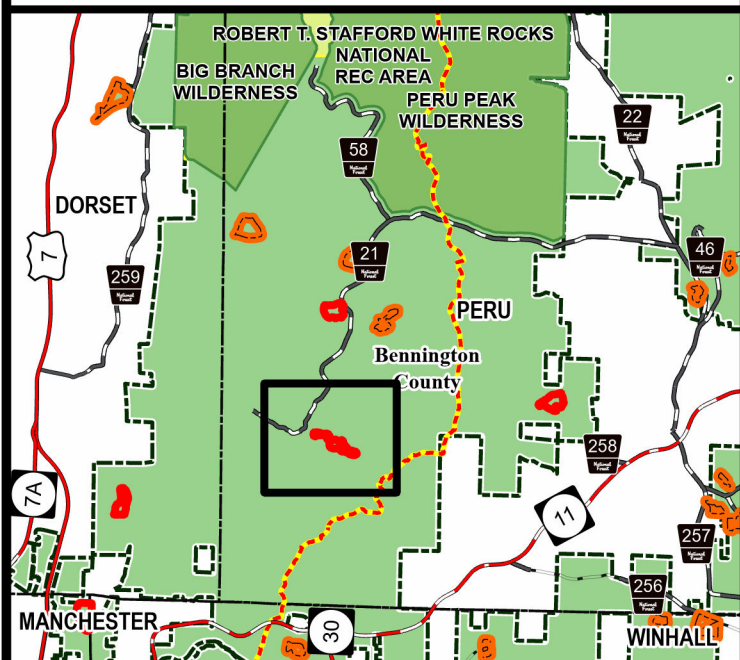

# Little Mad Tom

Geo Group: Mad Tom

Green Mountain National Forest

Manchester Ranger District

Town of Peru

Bennington County

43.229°N -72.958°W

Elevation Feet

- AT/LT
- 2024 Burn Unit
- Fire Exclusion Area
- Green Mountain NF

Complexity: Low

**Current Year Planned Acres: 11**  
Little Mad Tom 11

OnSite Fuel Model:  
TL2

Best Access: VT Rte 11 > Hapgood Pond Rd > Mad Tom Notch Rd/FR21 > Corridor 7 Snowmobile Trail

Intel Features: Primary Repeater - Equinox. Snowmobile Trail