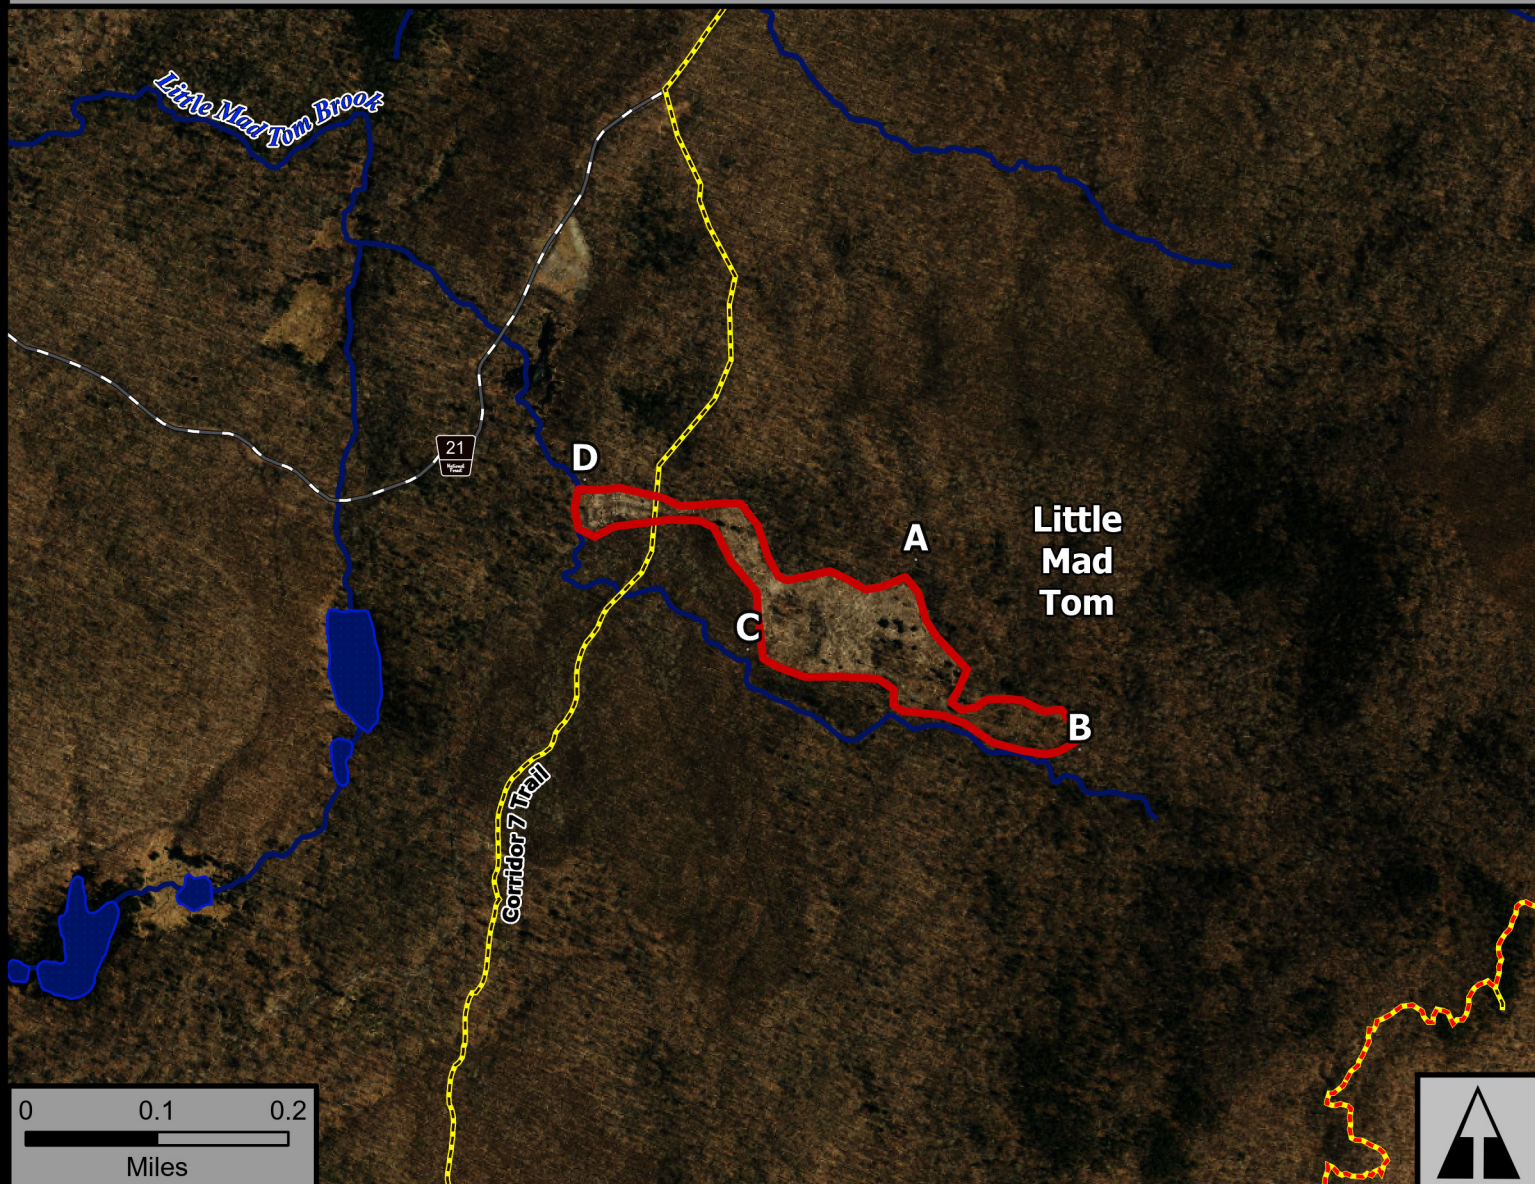

# Little Mad Tom

Geo Group: Mad Tom

Green Mountain National Forest

Manchester Ranger District

Town of Peru

Bennington County

43.229°N -72.958°W

Elevation Feet

- AT/LT
- 2024 Burn Unit
- Fire Exclusion Area
- Green Mountain NF

Complexity: Low

**Current Year Planned Acres: 11**  
Little Mad Tom 11

OnSite Fuel Model:  
TL2

Best Access: VT Rte 11 > Hapgood Pond Rd > Mad Tom Notch Rd/FR21 > Corridor 7 Snowmobile Trail

Intel Features: Primary Repeater - Equinox. Snowmobile Trail