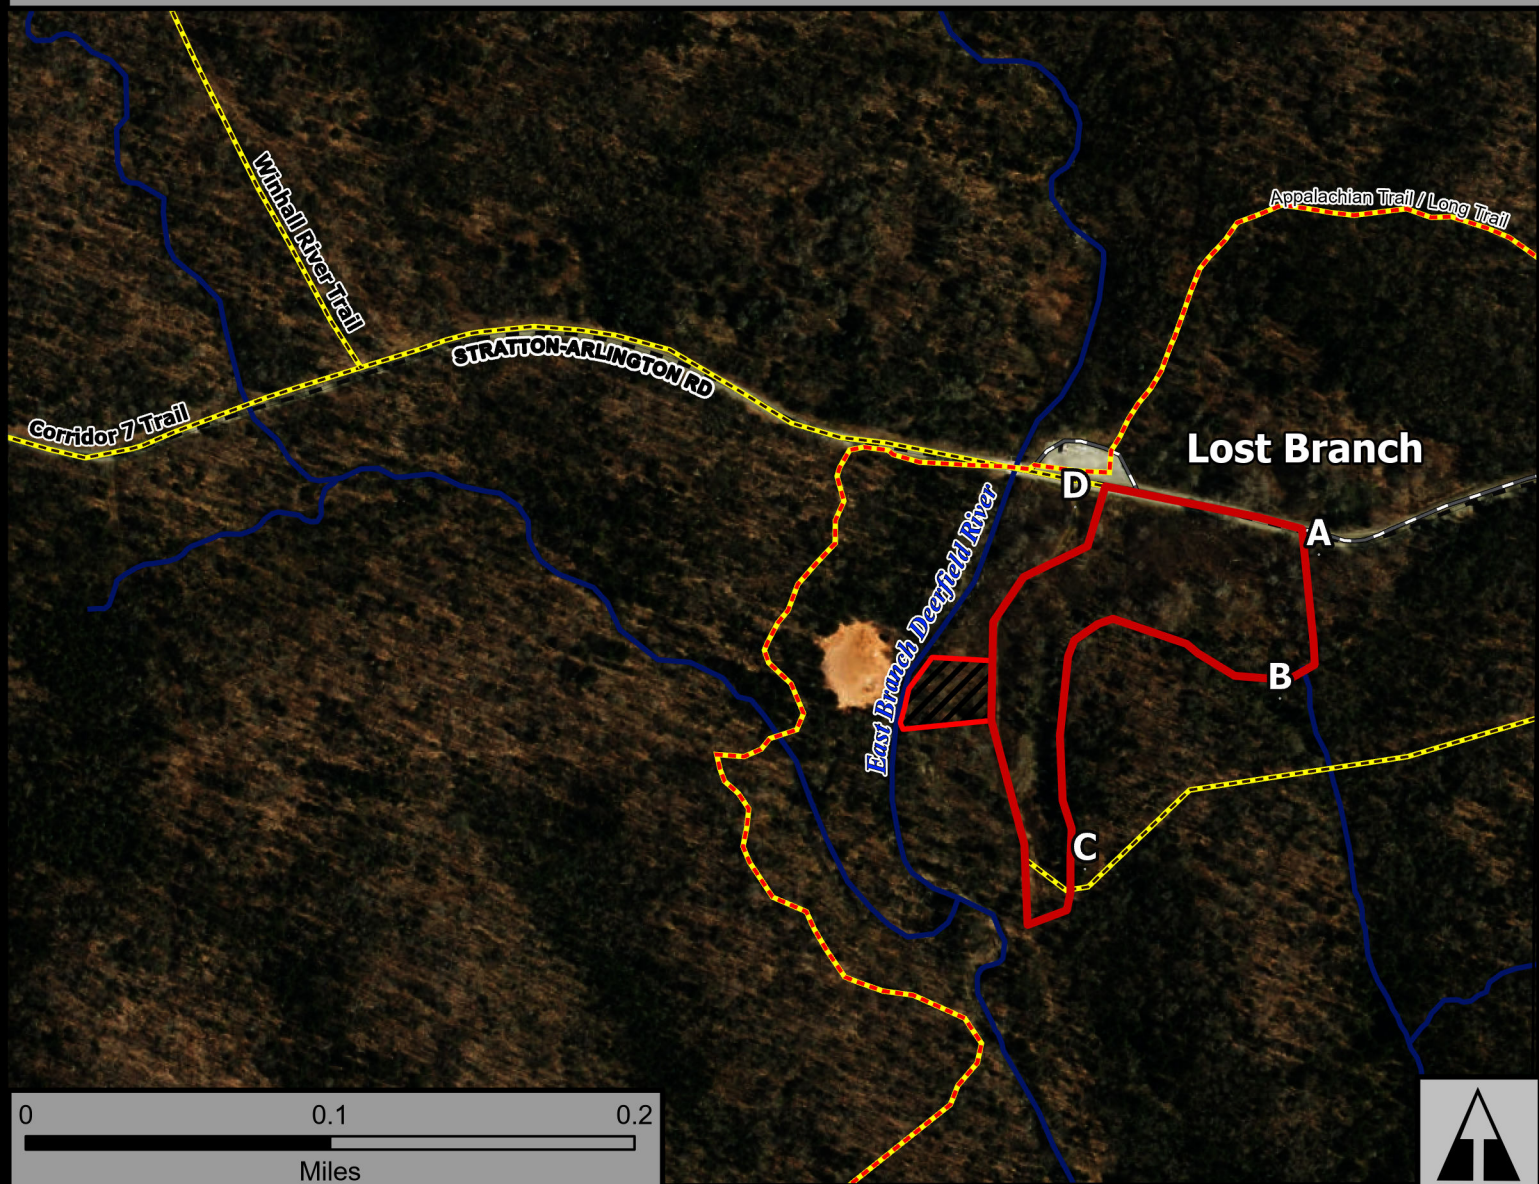

Lost Branch

Geo Group: Kelley Stand Road

Green Mountain National Forest

Manchester Ranger District

Town of Stratton

Windham County

43.061°N -72.967°W

Elevation 2,220 Feet

AT/LT

2024 Burn Unit

Fire Exclusion Area

Green Mountain NF

Complexity: Moderate

Current Year Planned Acres: 4

OnSite Fuel Model:
SH3

Lost Branch	4
-------------	---

Best Access: VT Rte 30 > Stratton Mtn Rd > Mtn Rd > W.Jamaica Rd > Stratton-Arlington Rd > Kelley Stand Rd > AT/LT Trailhead

Intel Features: Primary Repeater - Mount Snow. Apples