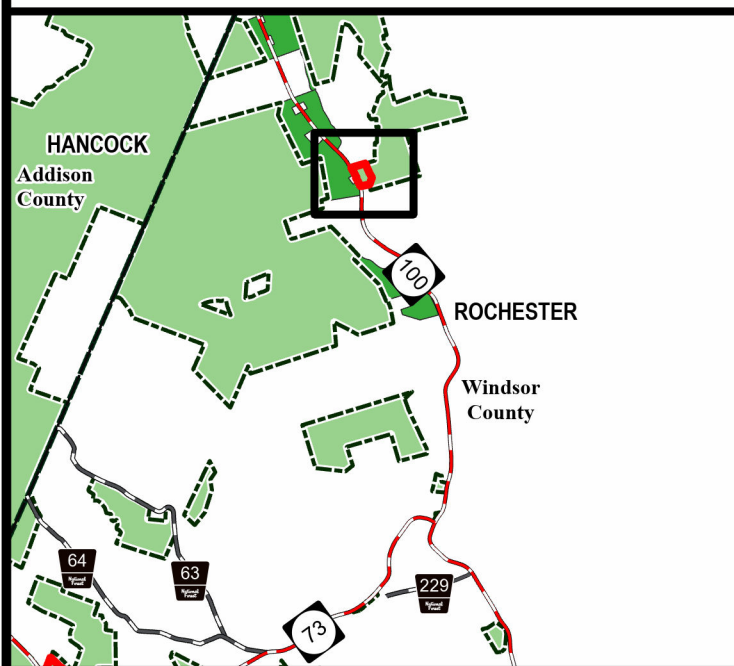

Rochester Wildflowers

Geo Group: Rochester

Green Mountain National Forest

Rochester Ranger District
Town of Rochester
County
43.897°N -72.820°W
Elevation 860 Feet

Complexity: Moderate	Current Year Planned Acres: 7
OnSite Fuel Model: GR2	ROC Wildflower 7

Best Access: Windsor

Intel Features: Powerlines, Interp signs, Birdboxes, debris, Request LEOs for smoke management along Route 100