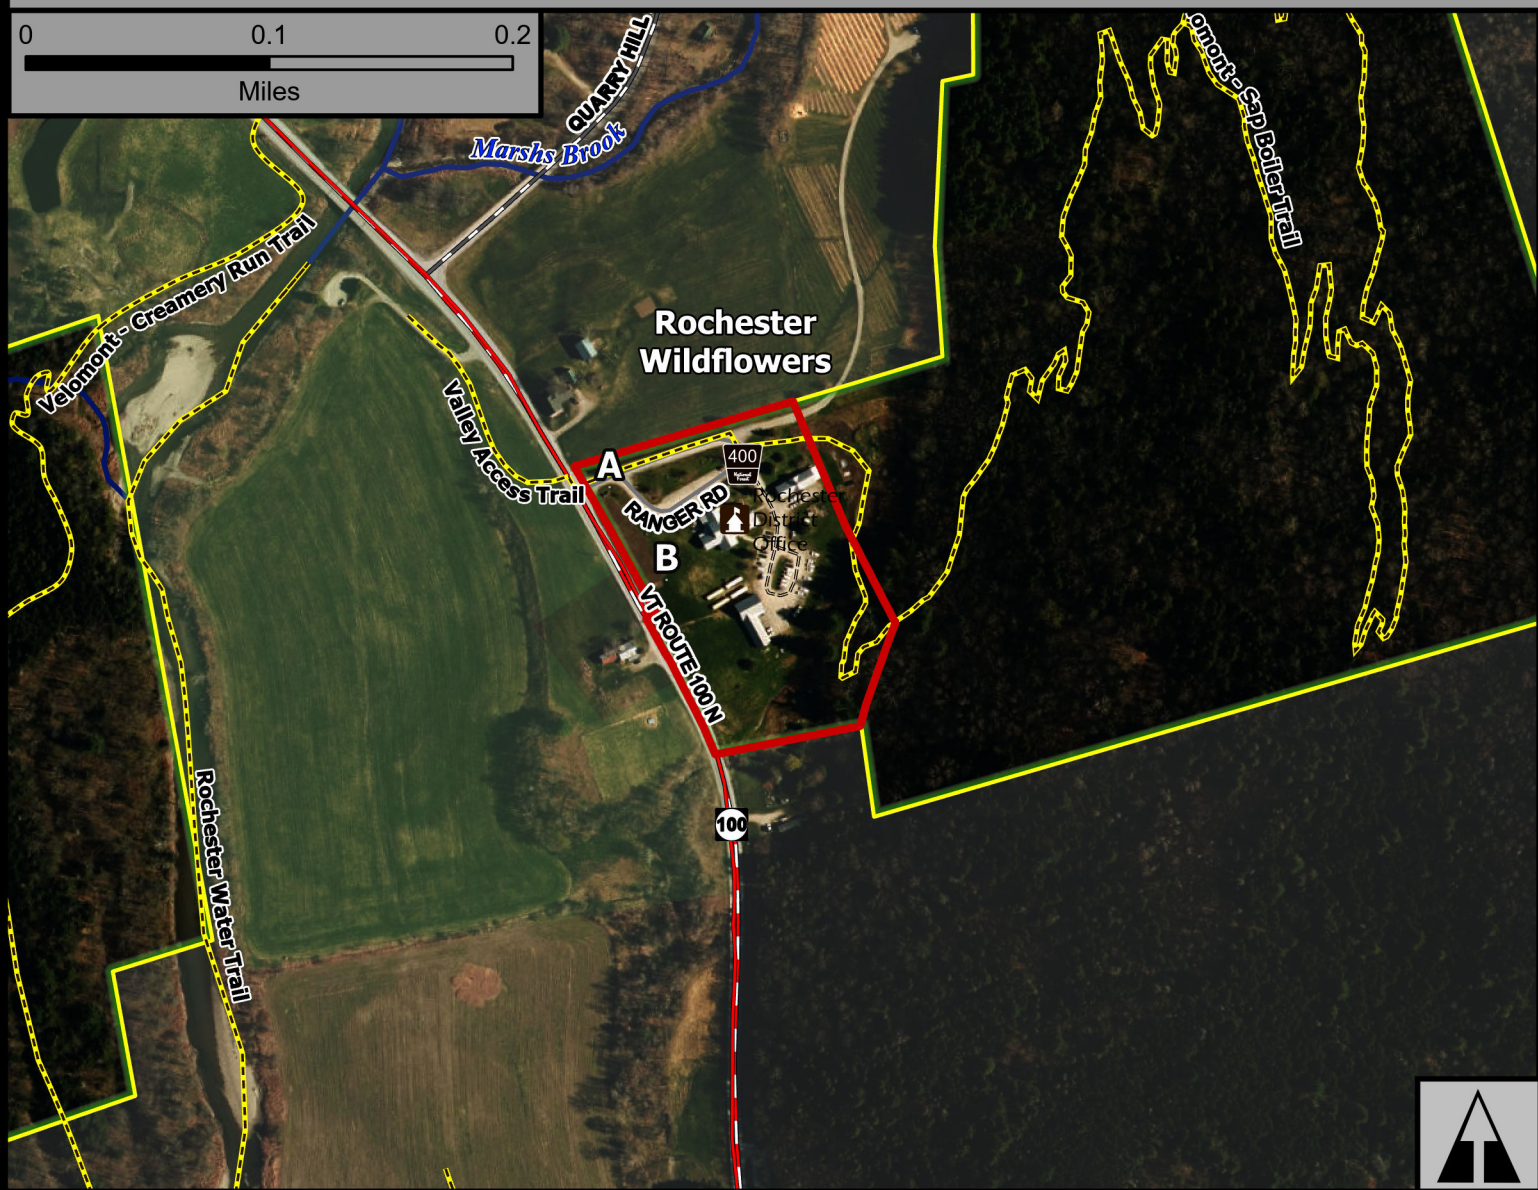

Rochester Wildflowers

Geo Group: Rochester

Green Mountain National Forest

Rochester Ranger District
Town of Rochester
County
43.897°N -72.820°W
Elevation 860 Feet

Complexity: Moderate	Current Year Planned Acres: 7
OnSite Fuel Model: GR2	ROC Wildflower 7

Best Access: Windsor

Intel Features: Powerlines, Interp signs, Birdboxes, debris, Request LEOs for smoke management along Route 100