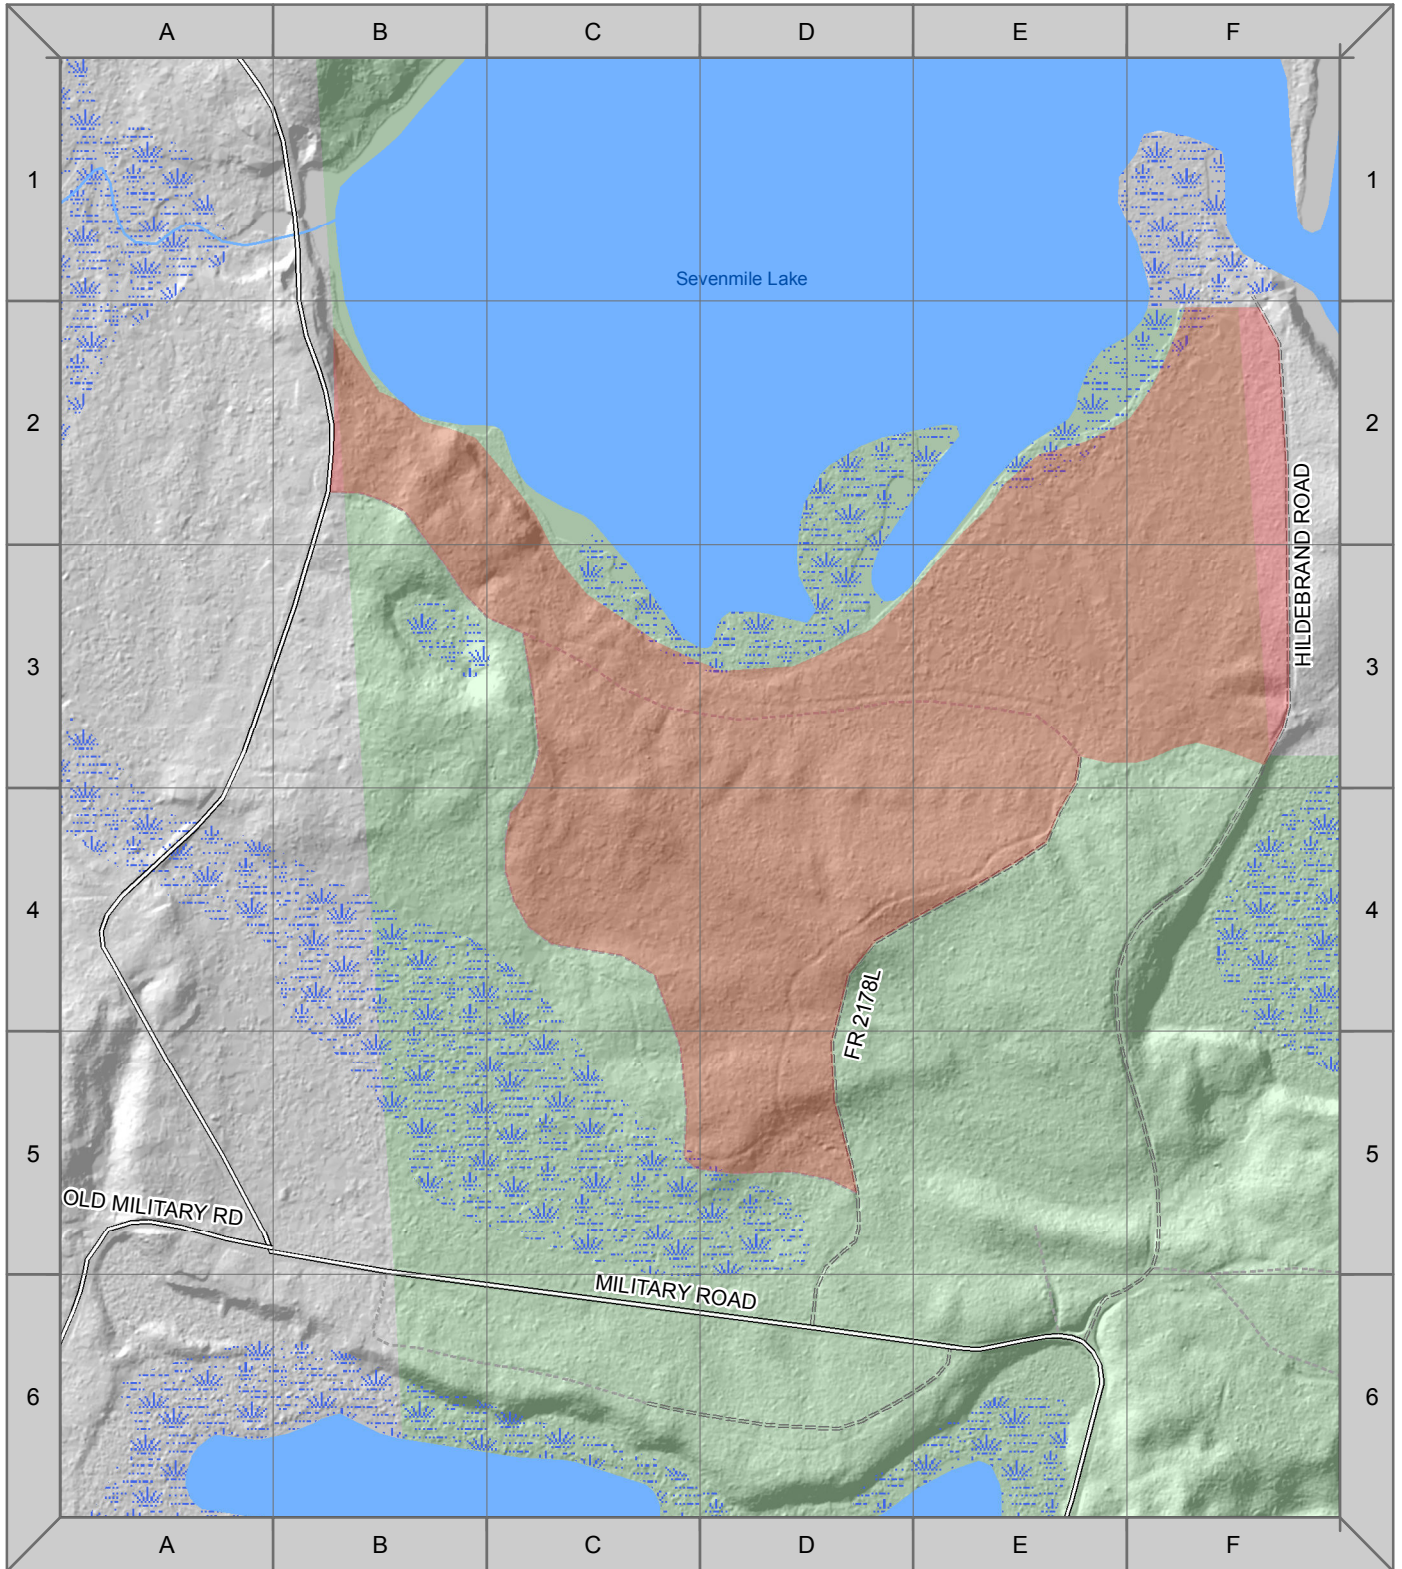

Fourmile Unit 9 (65 Acres)

	Fourmile 9		CNF_Marshes
	ML345 Major Roads		USDA FOREST SERVICE
	ML 2 Minor Roads		NON-FS LANDS
	ML1 Closed Roads		