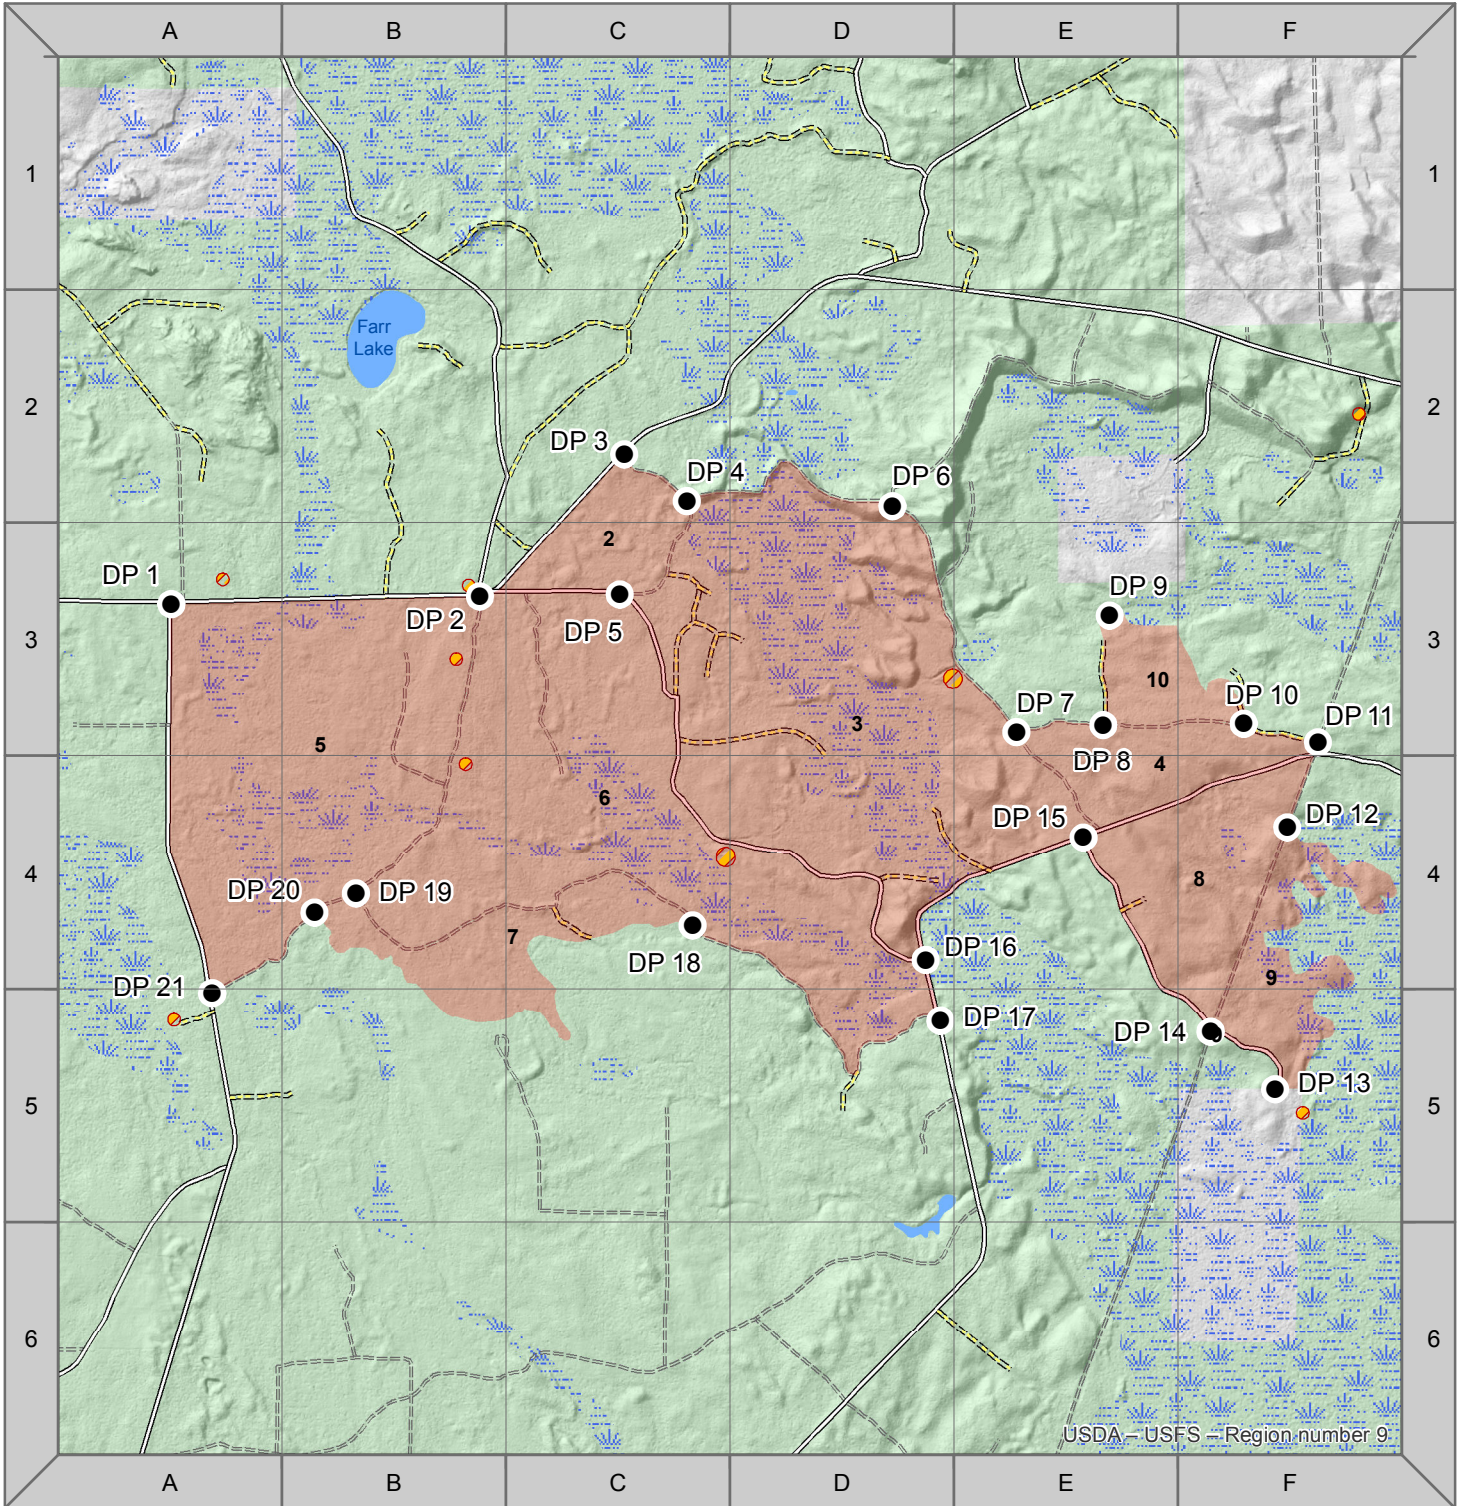

Dusty Trails Drop Points

●	Drop Point
—	ML345 Major Roads
- - -	ML 2 Minor Roads
- - - -	ML 1 Closed Roads
■	USDA FOREST SERVICE
■	NON-FS LANDS