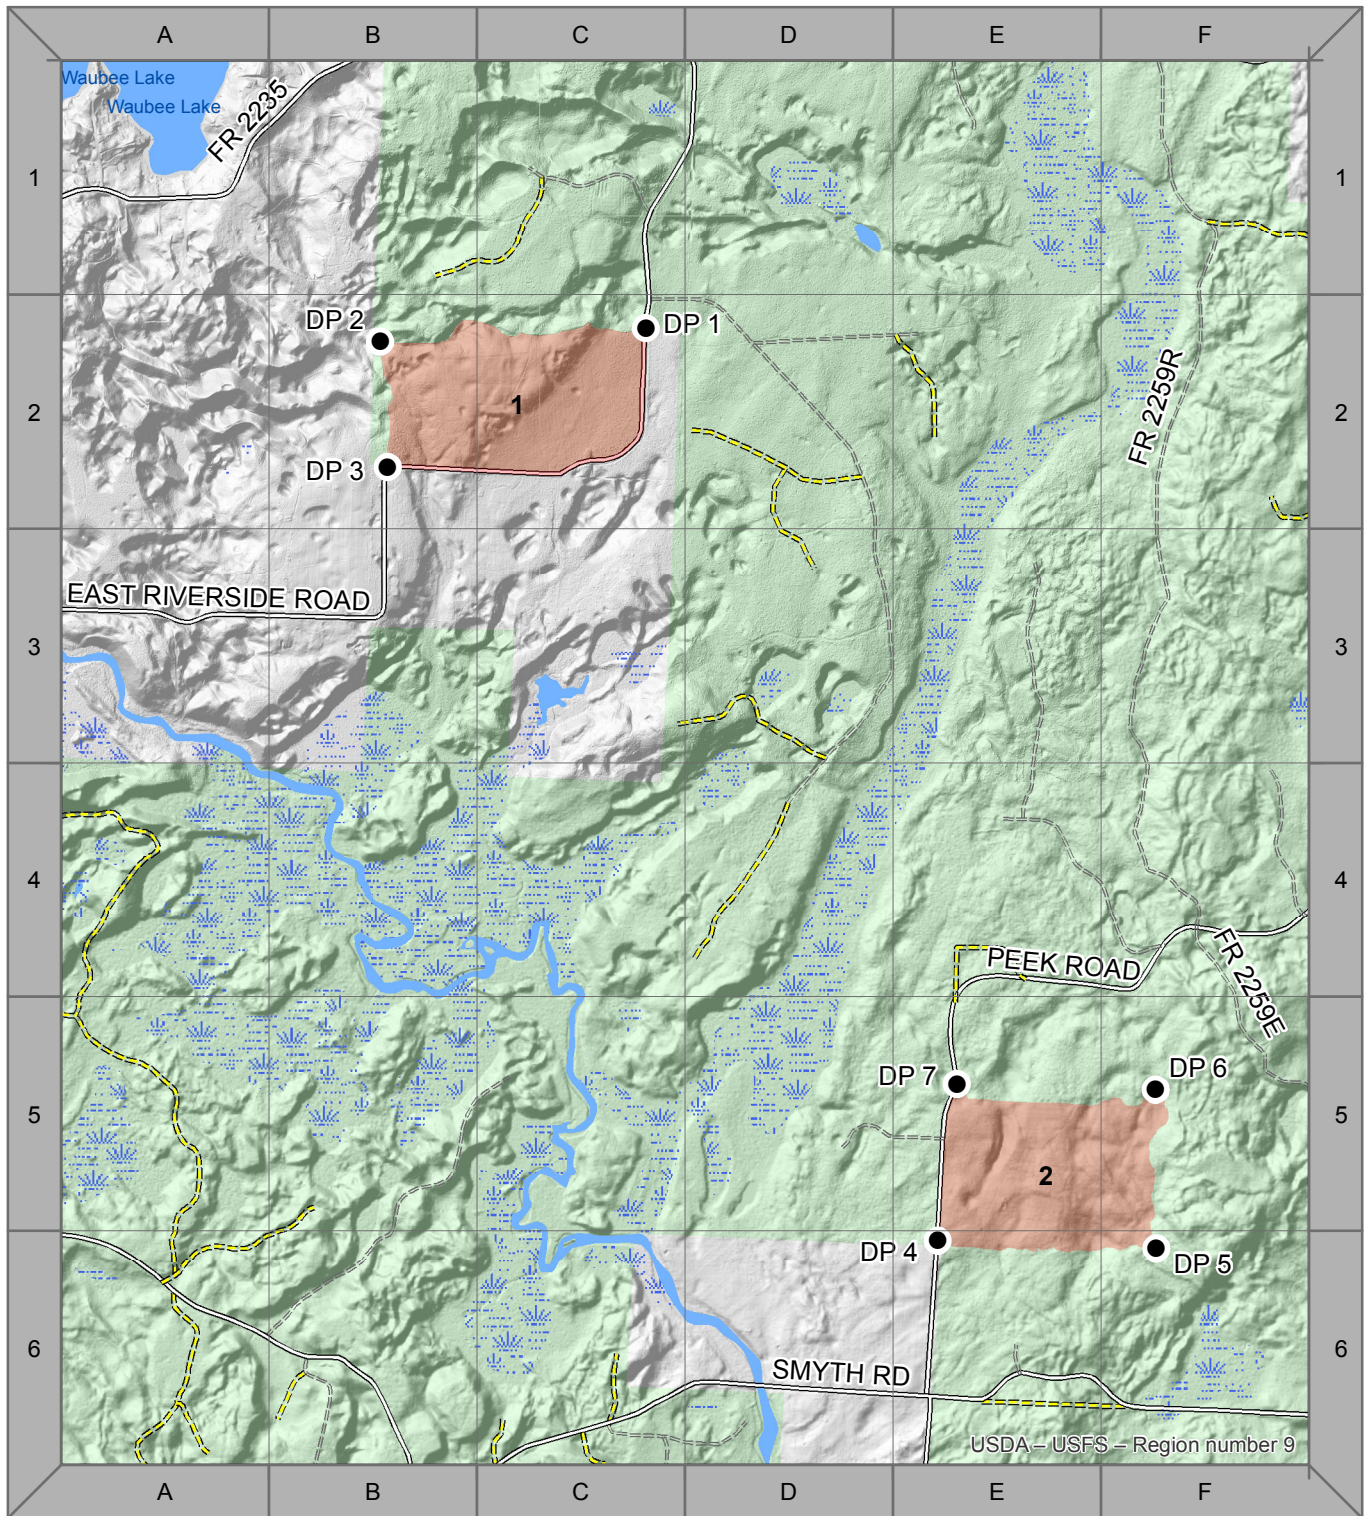

# Oconto River Savannahs Drop Points

	Drop Points
	Oconto River Savannahs
	ML345 Major Roads
	ML 2 Minor Roads
	ML1 Closed Roads
	USDA FOREST SERVICE
	NON-FS LANDS