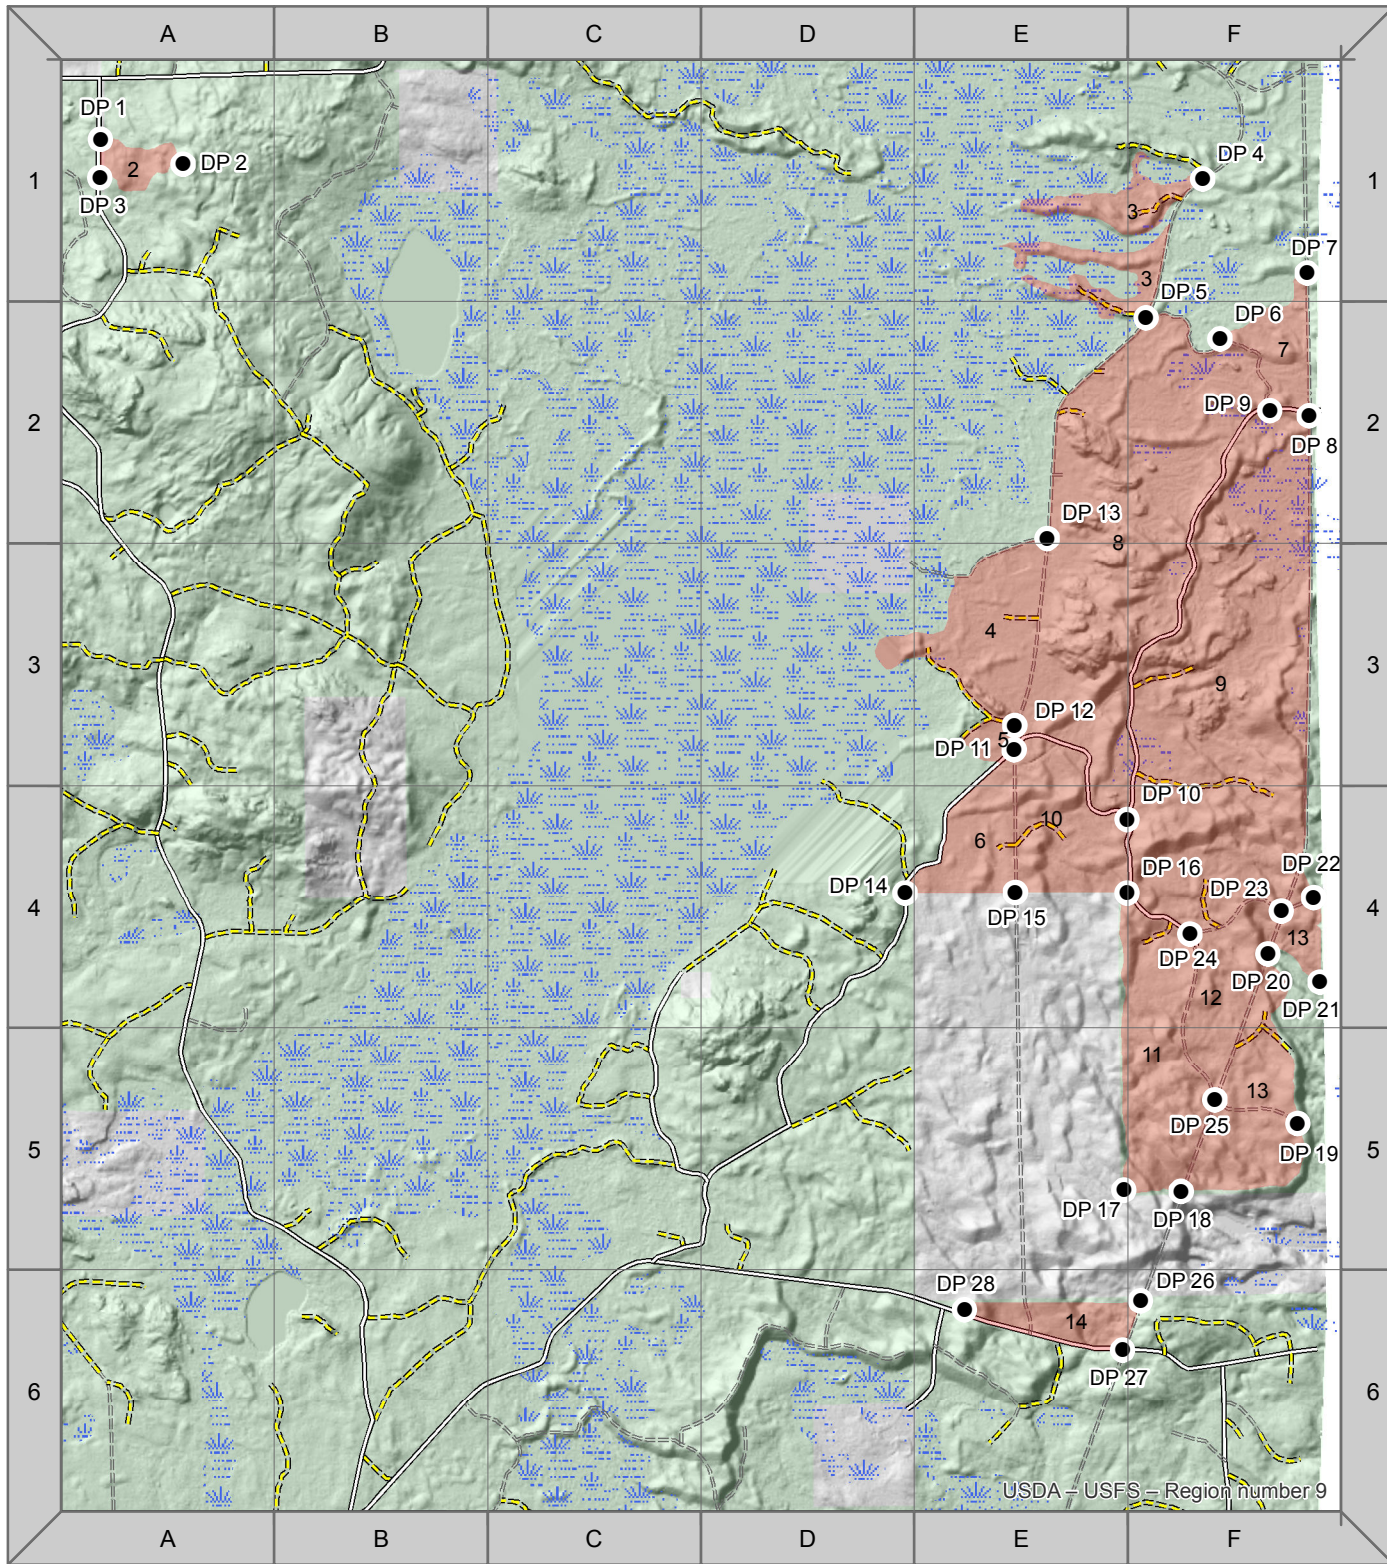

Sleeping Bear Drop Points

USDA - USFS - Region number 9