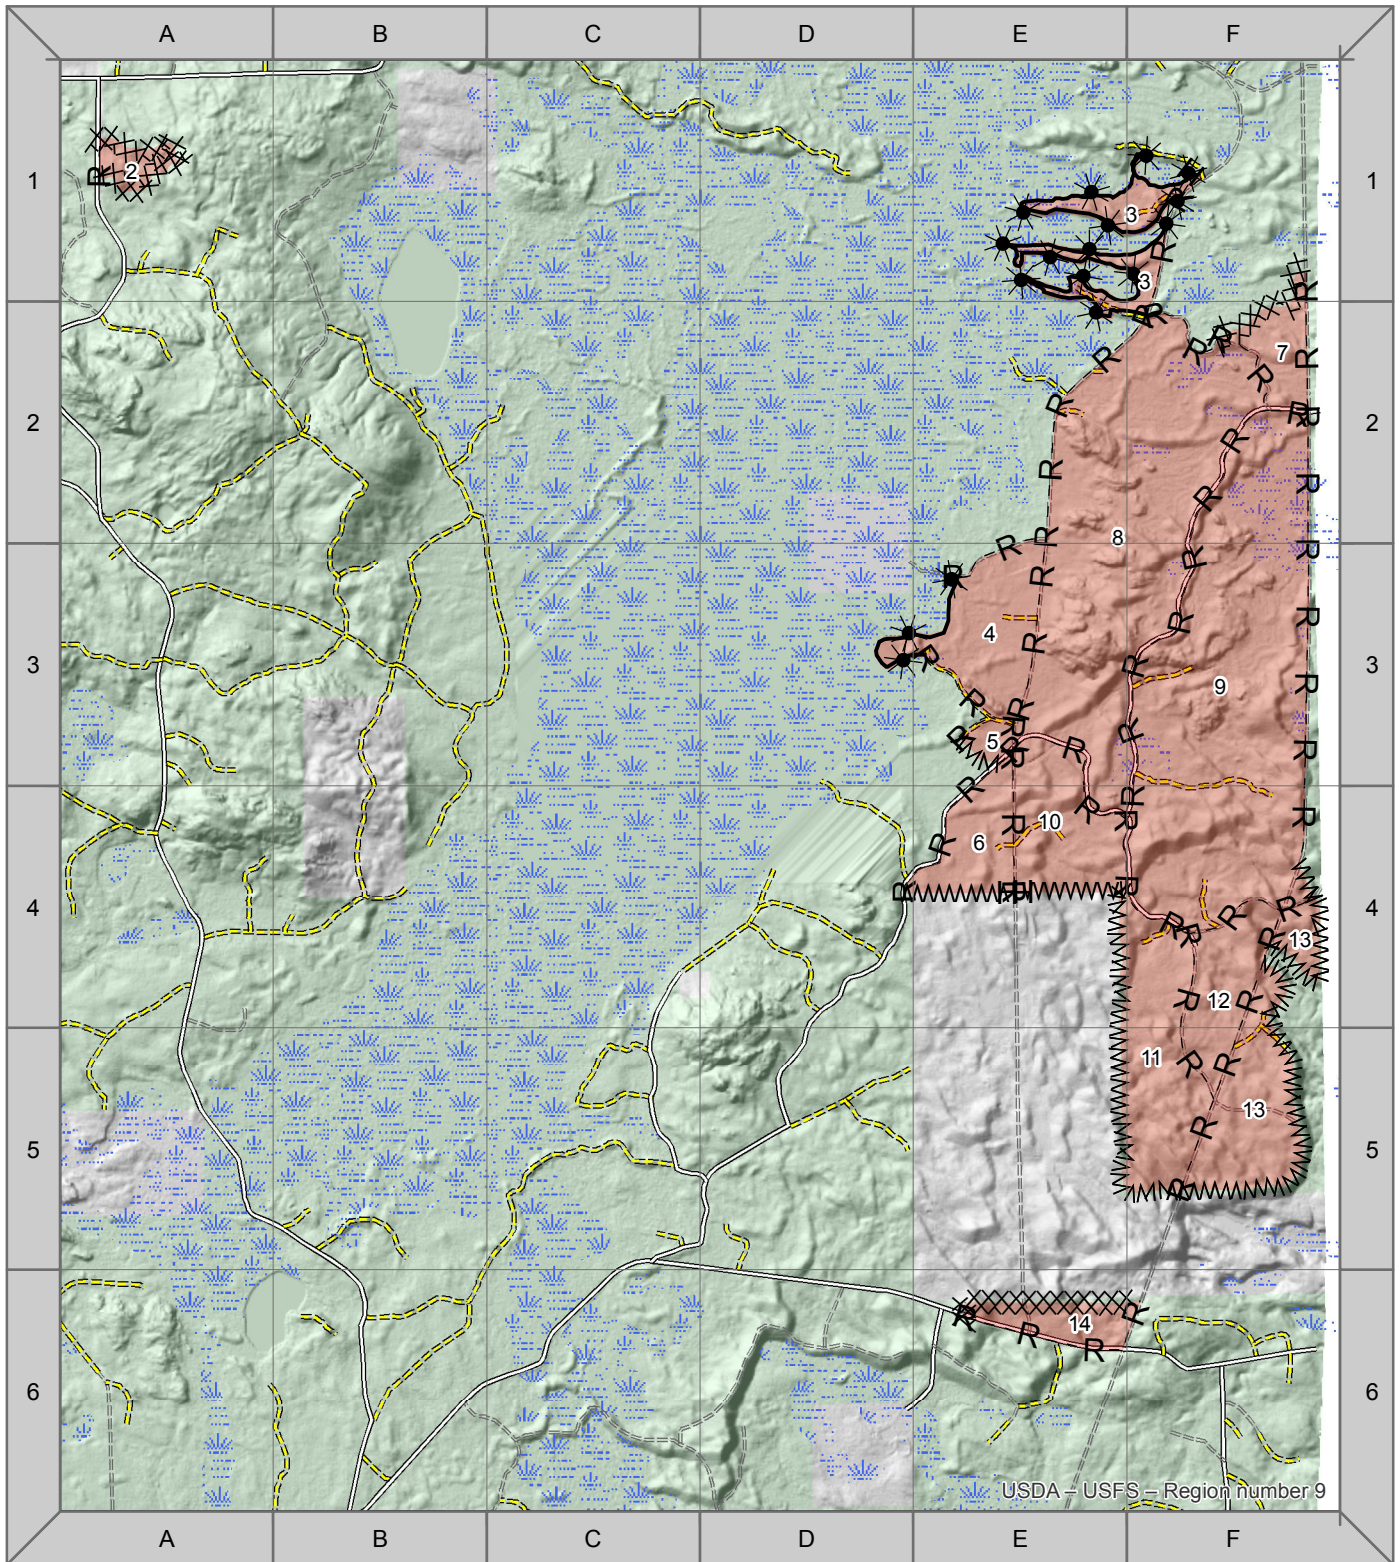

# Sleeping Bear Project Area Units

USDA - USFS - Region number 9