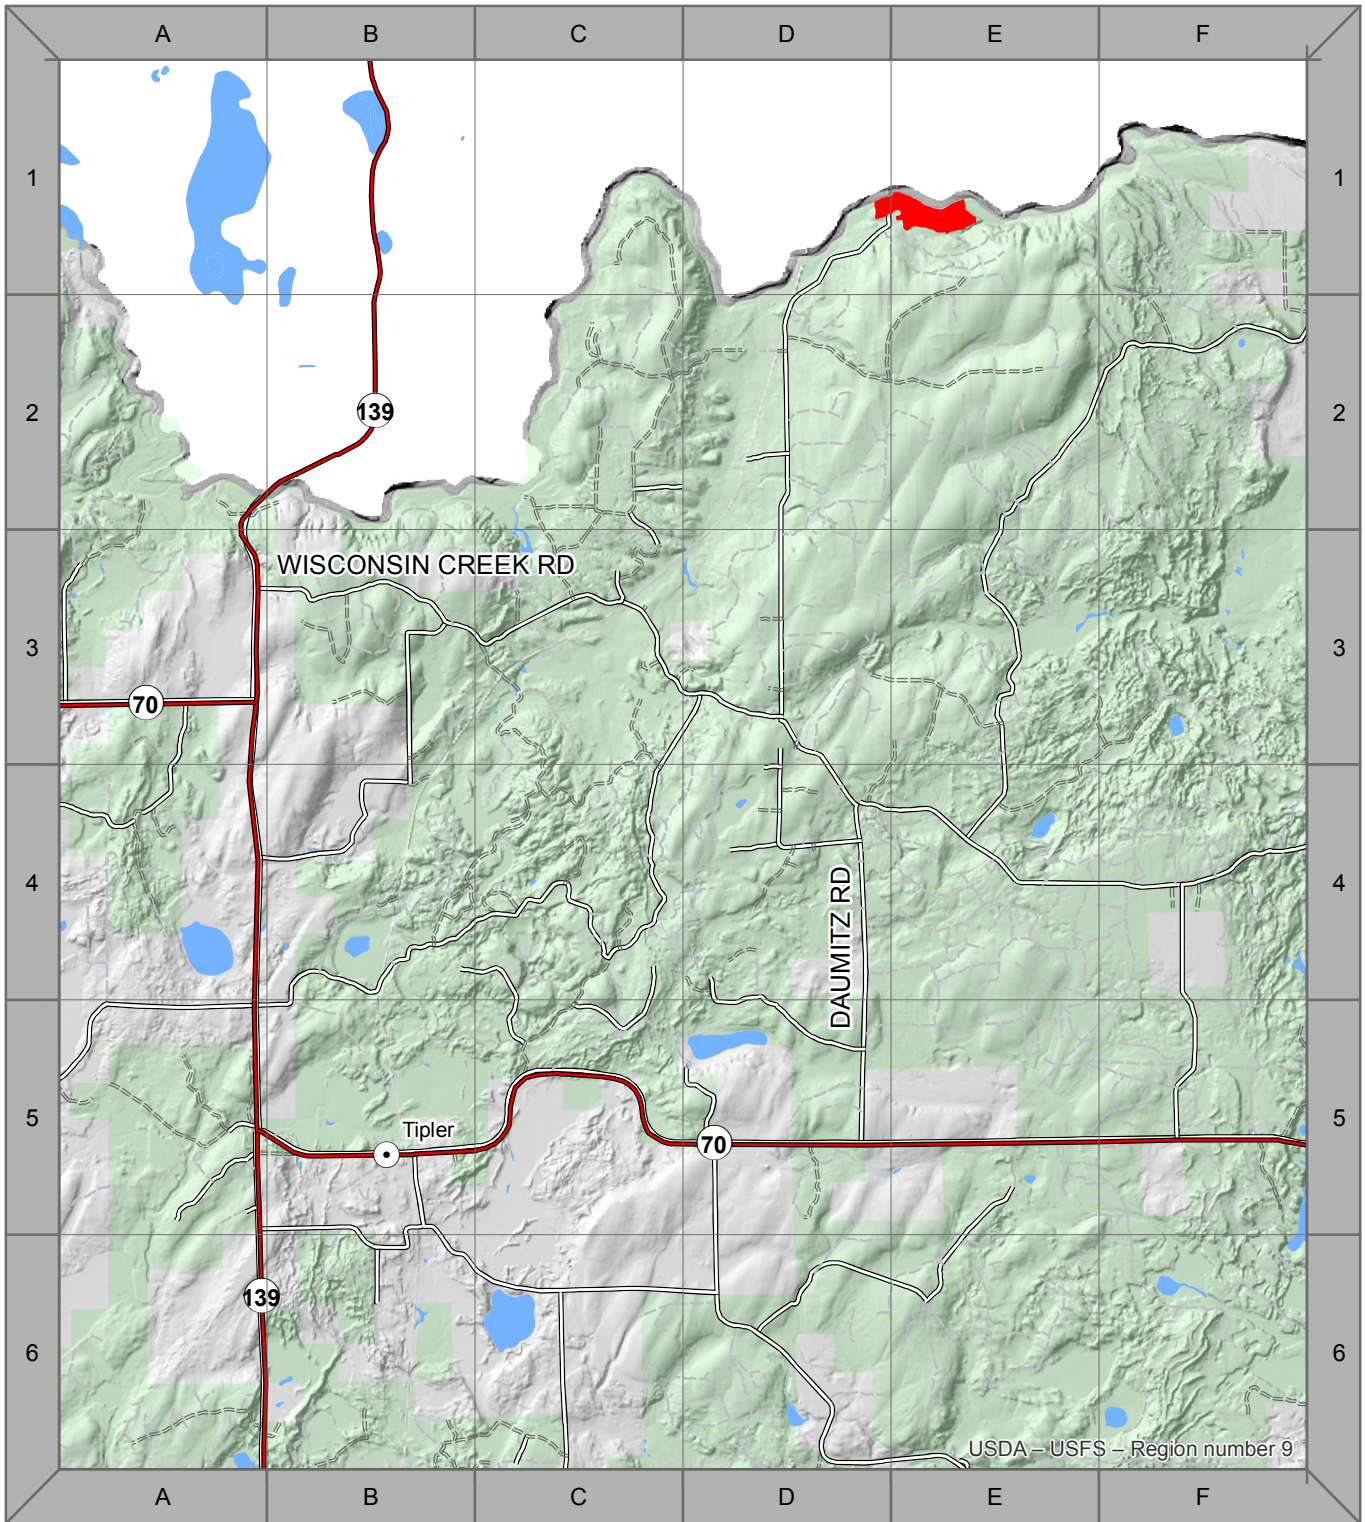

Brule Rx Vicinity

-  WI Northwoods Towns
-  ML345 Major Roads
-  ML 2 Minor Roads
-  ML1 Closed Roads
-  USDA FOREST SERVICE
-  NON-FS LANDS
-  Brule