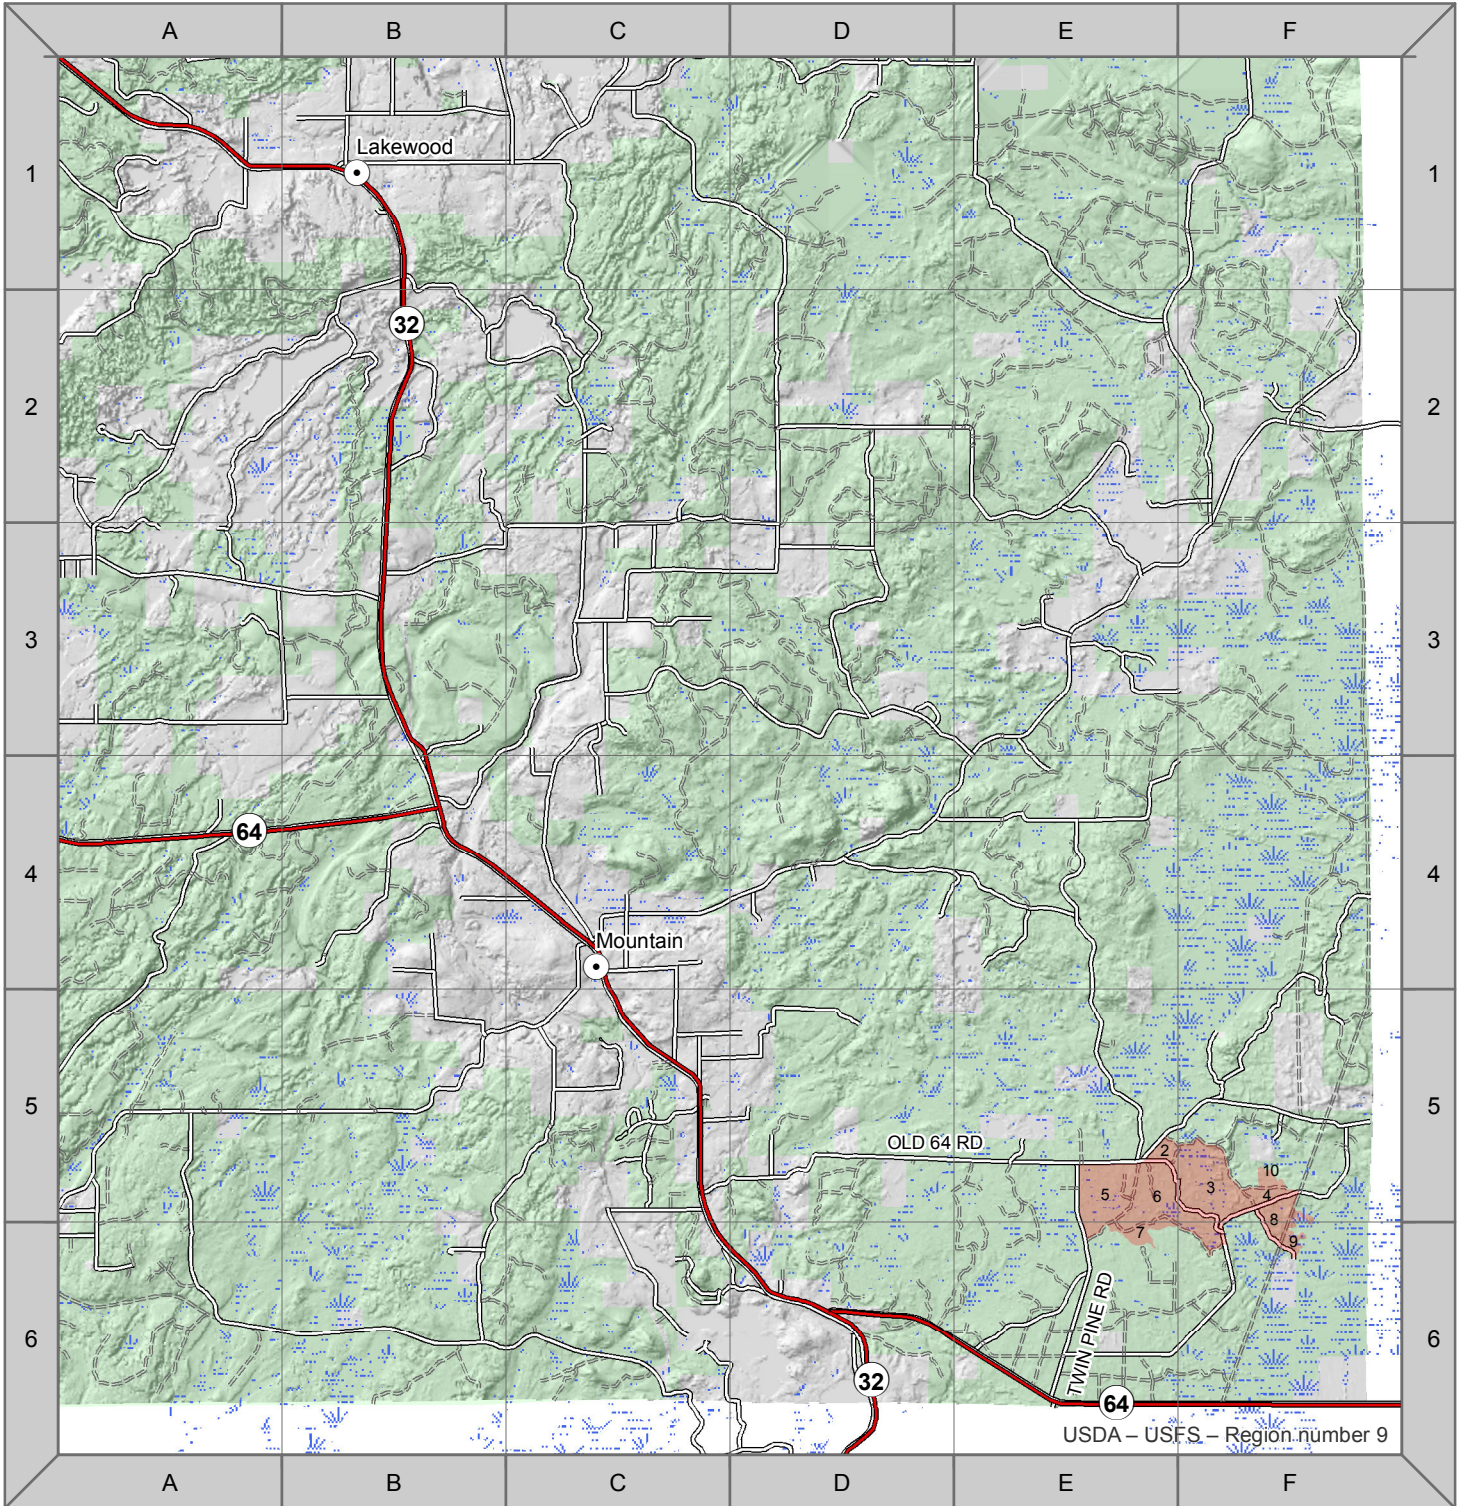

Dusty Trails Vicinity

-  WI Northwoods Towns
-  Dusty Trails All Units
-  ML345 Major Roads
-  ML 2 Minor Roads
-  USDA FOREST SERVICE
-  NON-FS LANDS