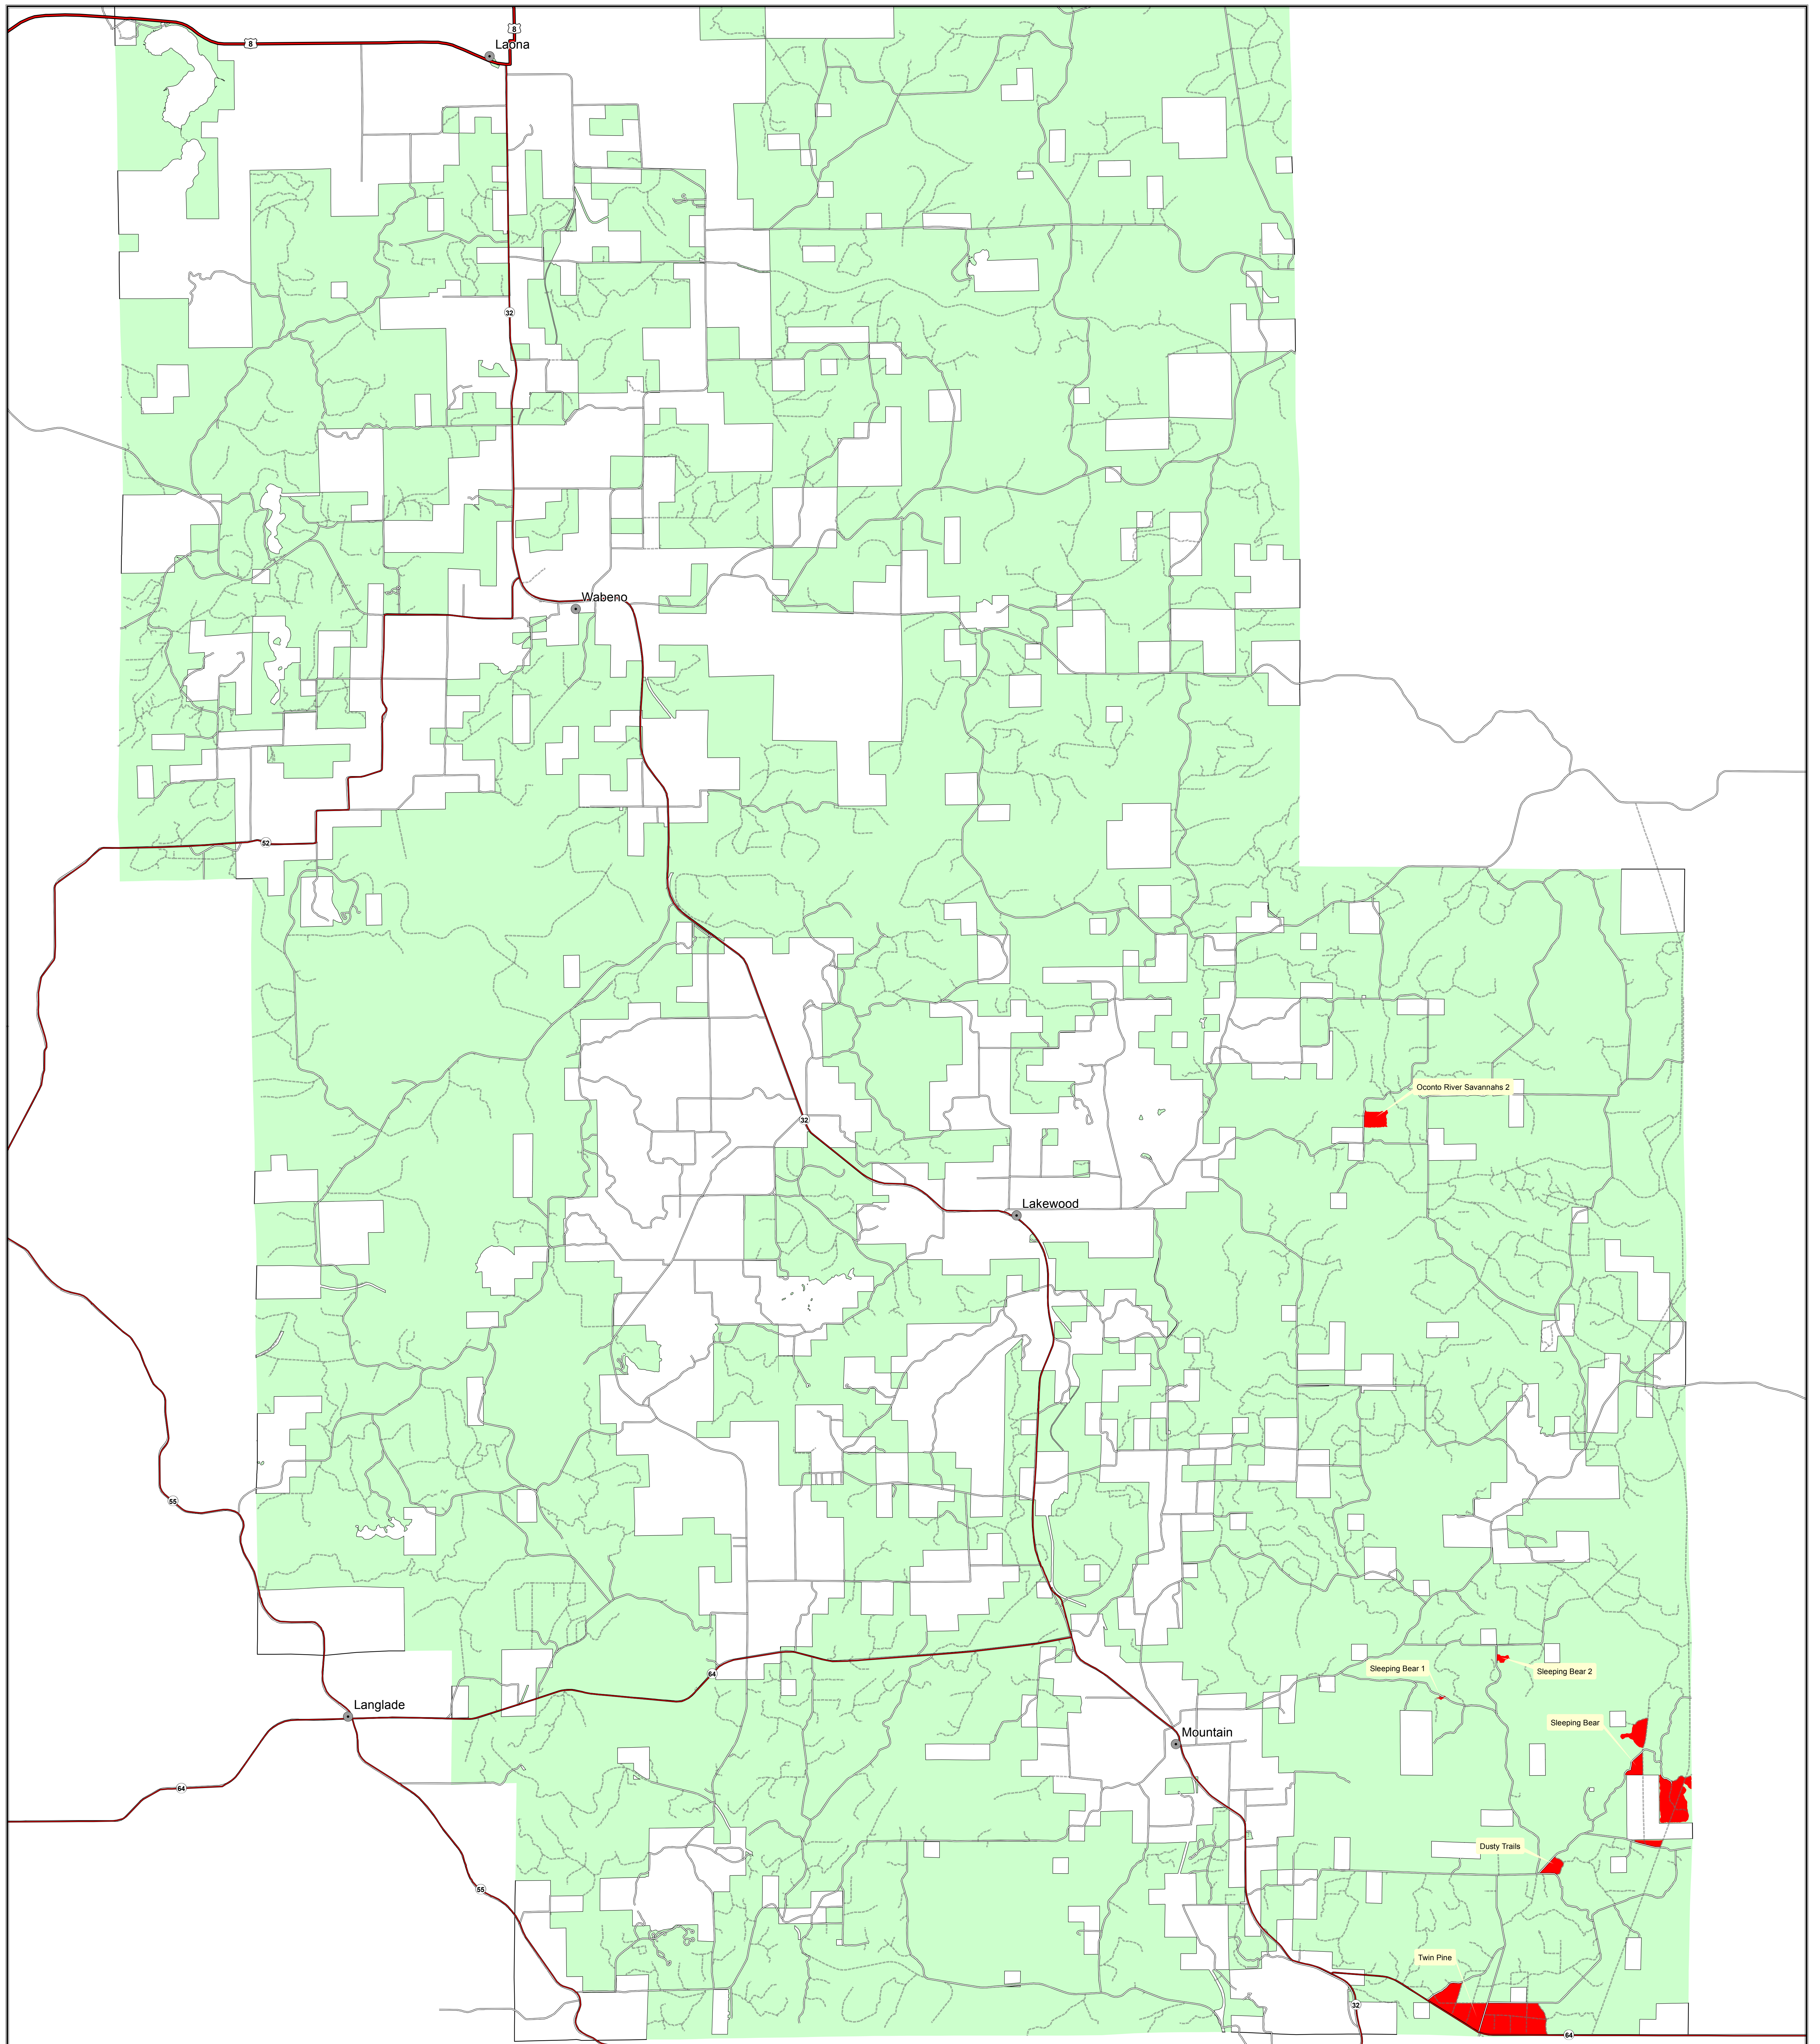

East Zone Fire Lakewood-Laona District Rx Units 2023

● WI Northwoods Towns	■ Burn Units
— STH	■ USDA FOREST SERVICE
— USH; IH	□ NON-FS LANDS
— ML345 Major Roads	
— ML 2 Minor Roads	