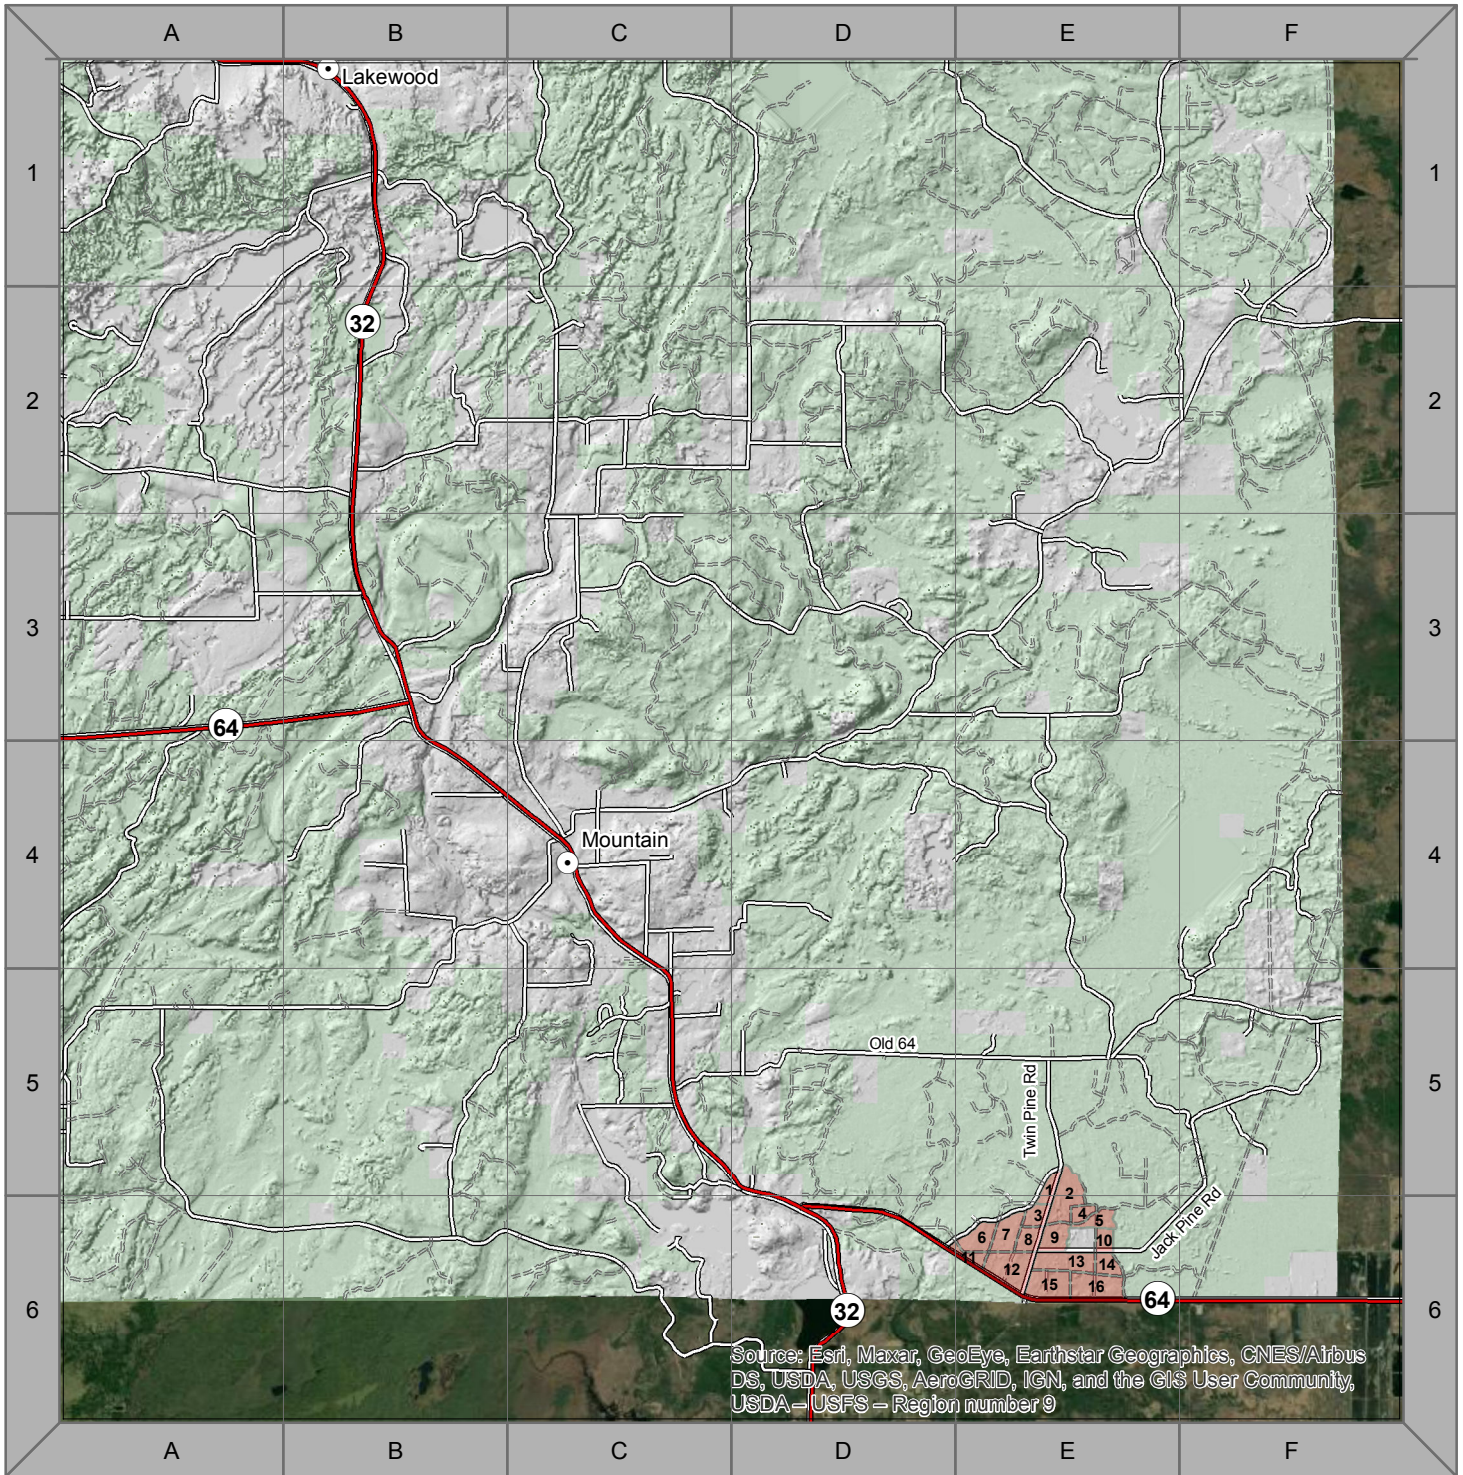

Twin Pine Vicinity

	WI Northwoods Towns
	Twin Pine All Units
	ML345 Major Roads
	ML 2 Minor Roads
	USDA FOREST SERVICE
	NON-FS LANDS