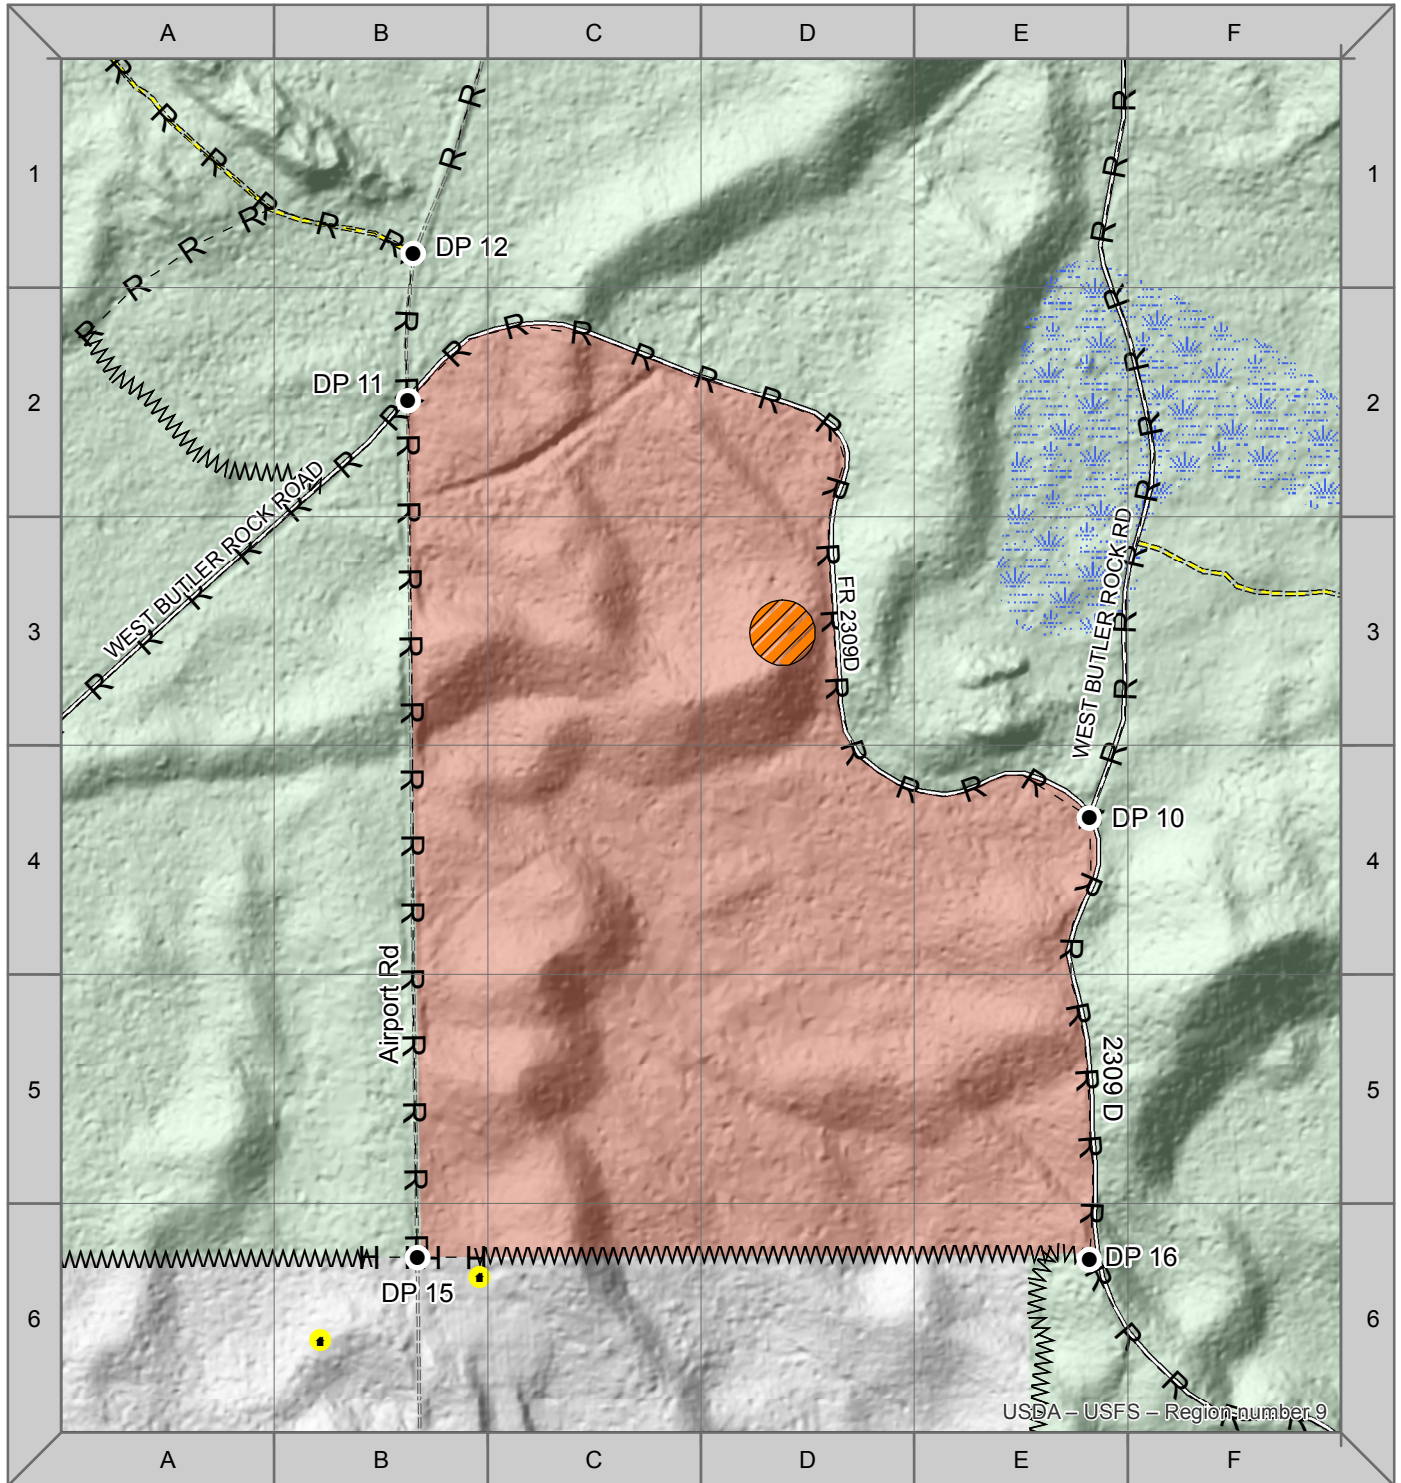

Sleeping Bear Unit 10 (53 Acres)

USDA - USFS - Region number 9