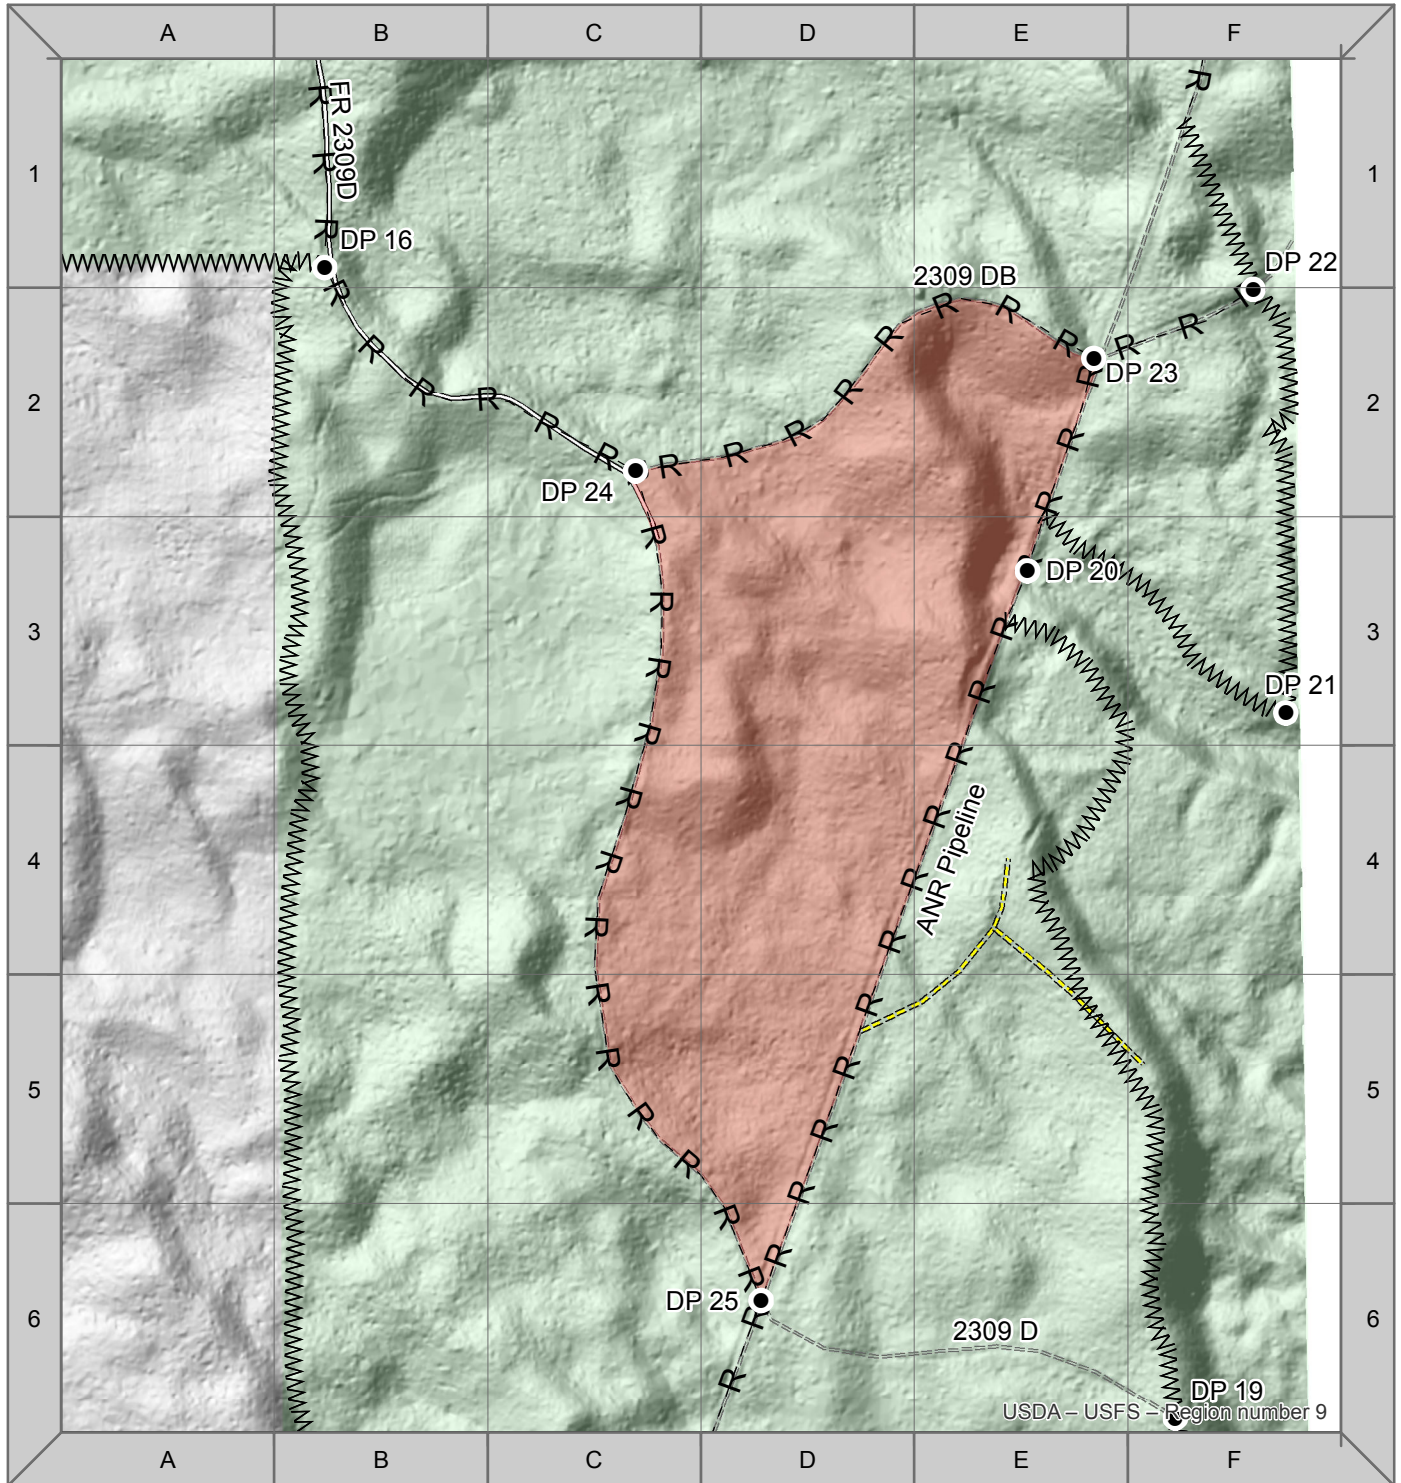

Sleeping Bear Unit 12 (39 Acres)

USDA - USFS - Region number 9