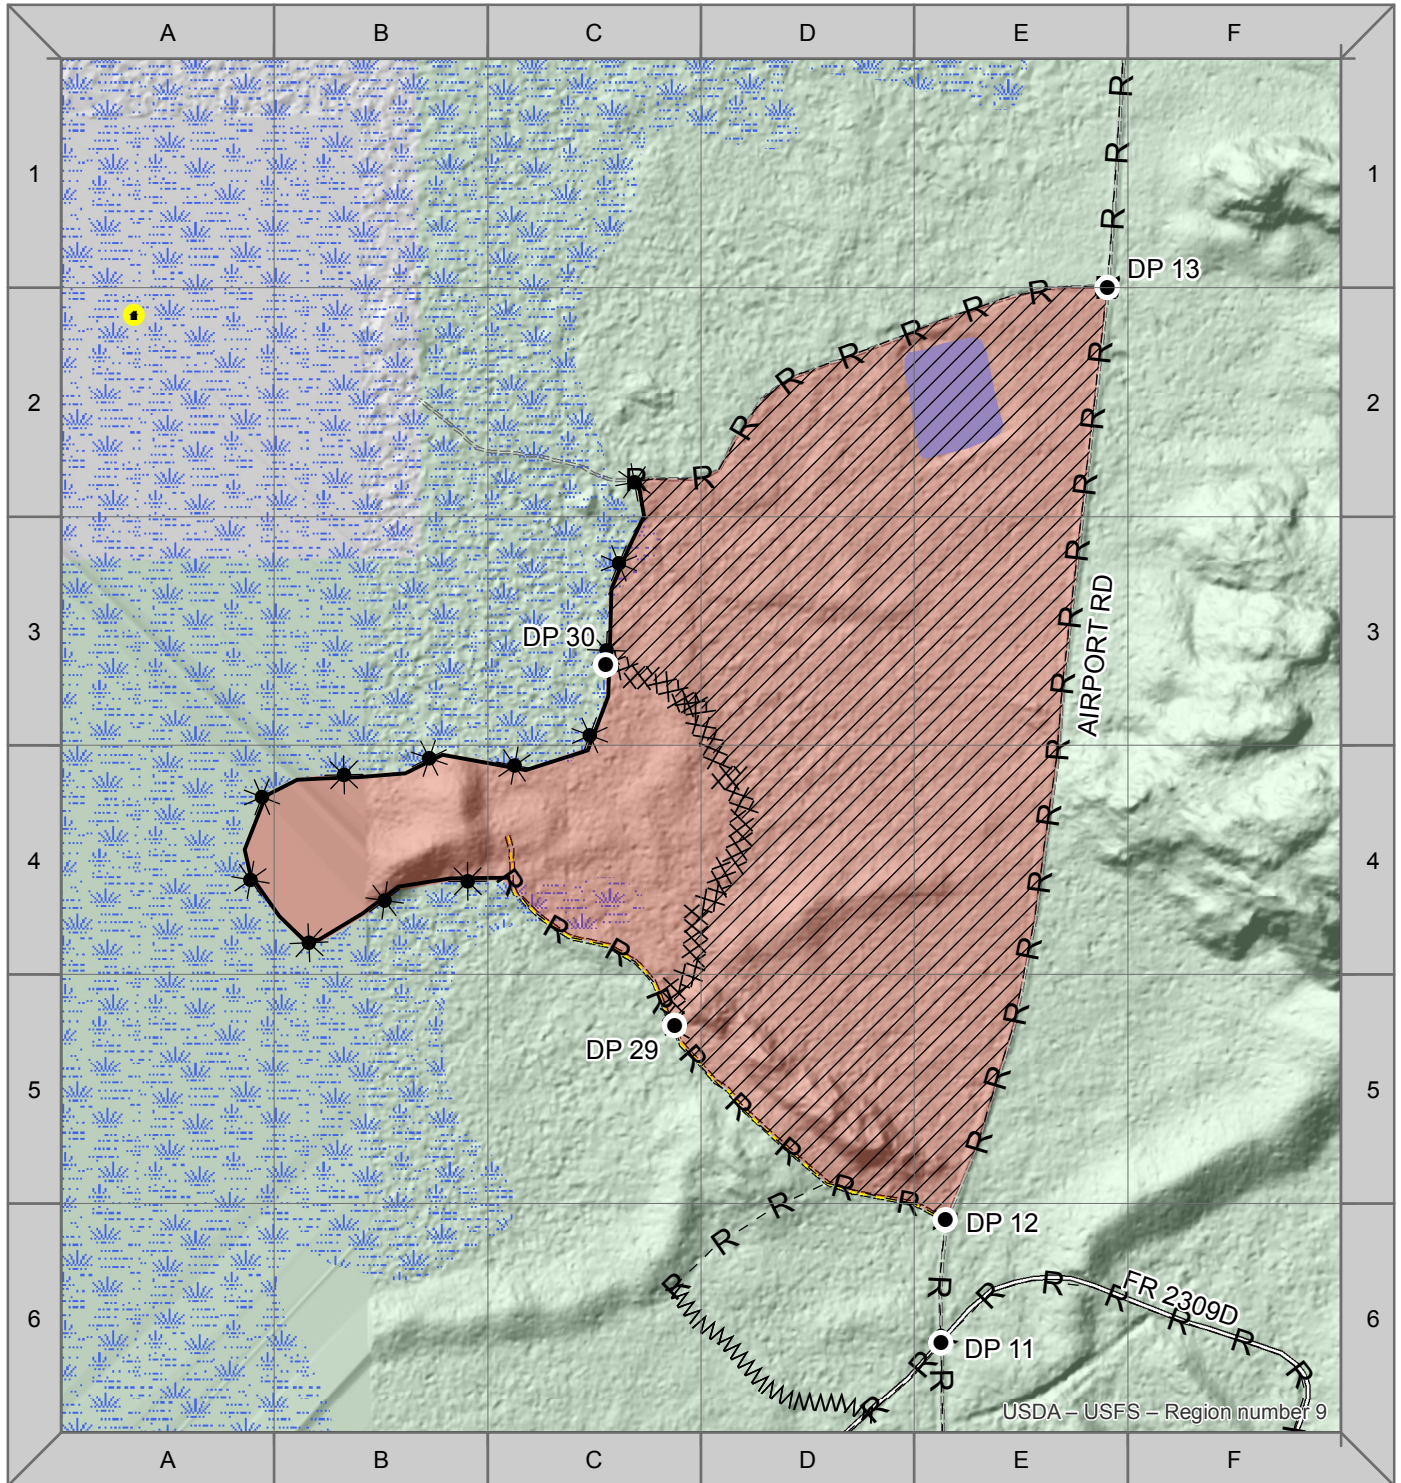

Sleeping Bear Unit 4 (47 Acres) 2022 Modification

USDA - USFS - Region number 9