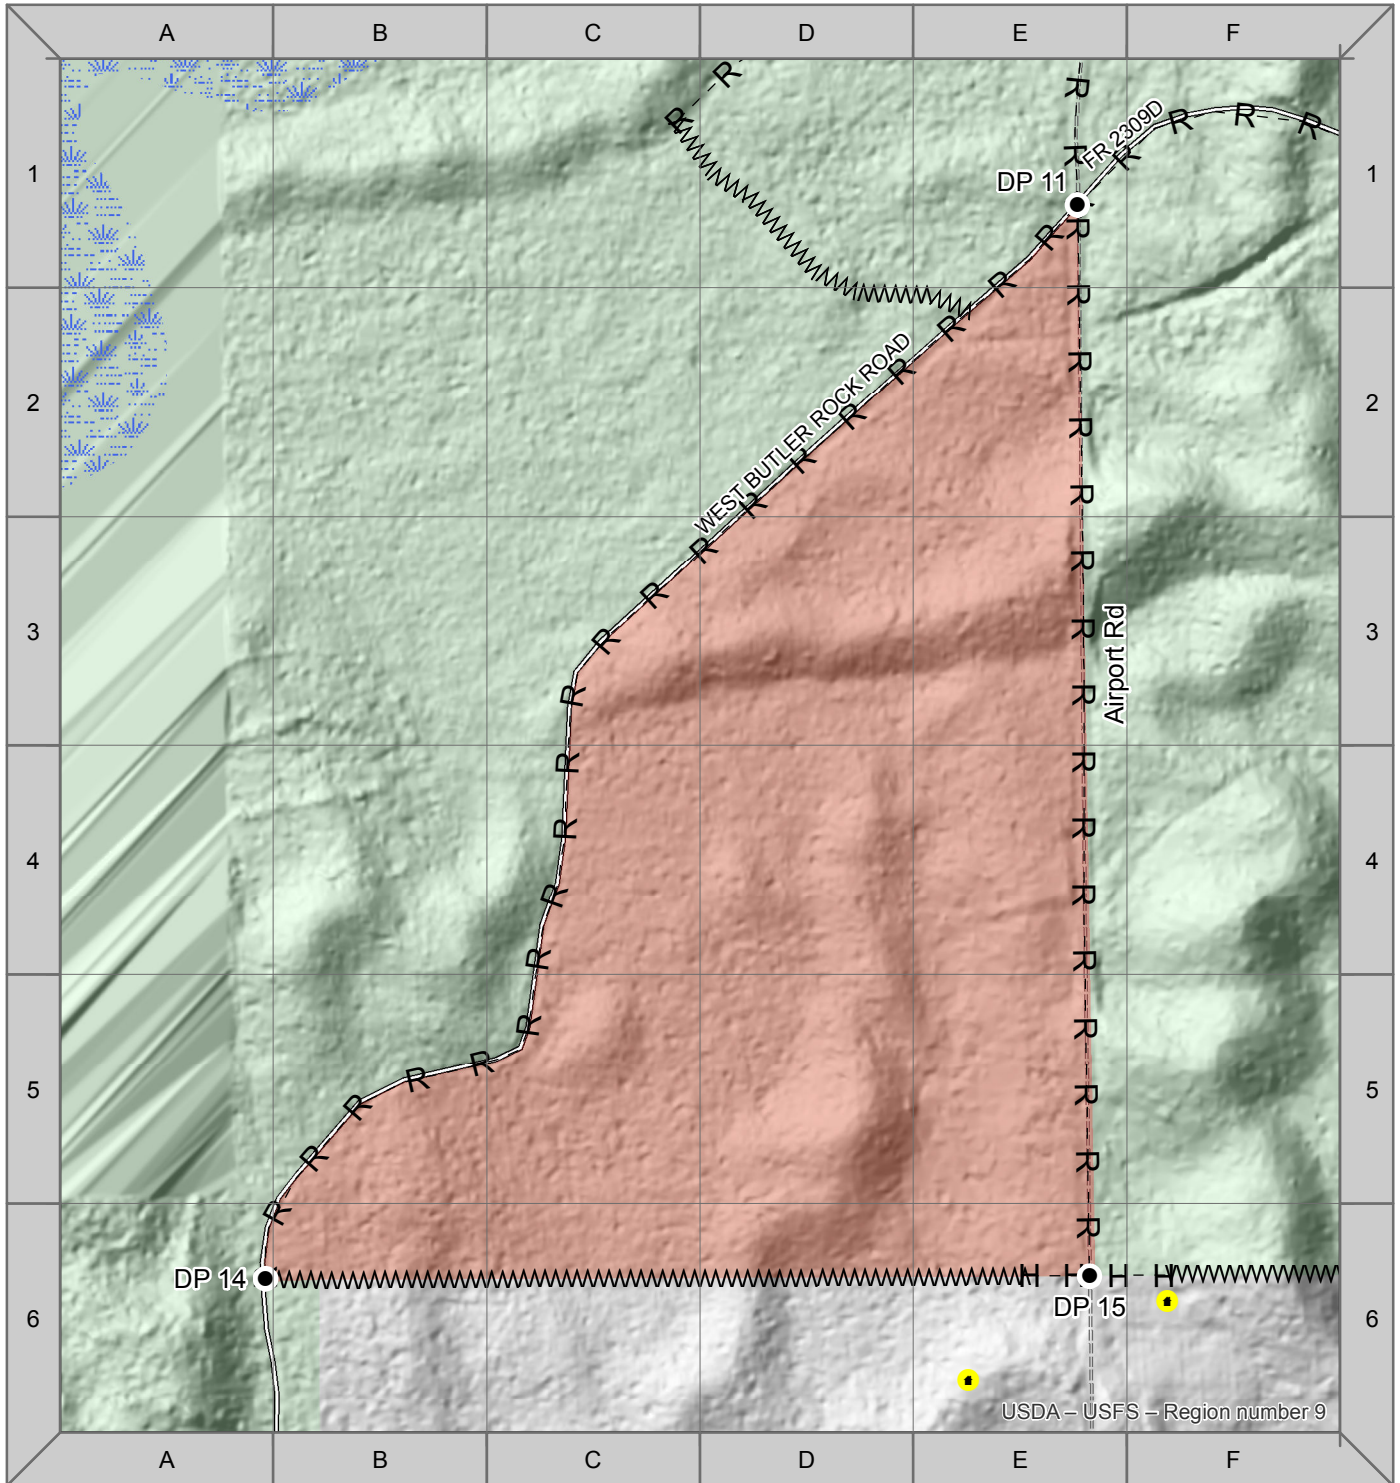

# Sleeping Bear Unit 6 (34 Acres)

USDA - USFS - Region number 9