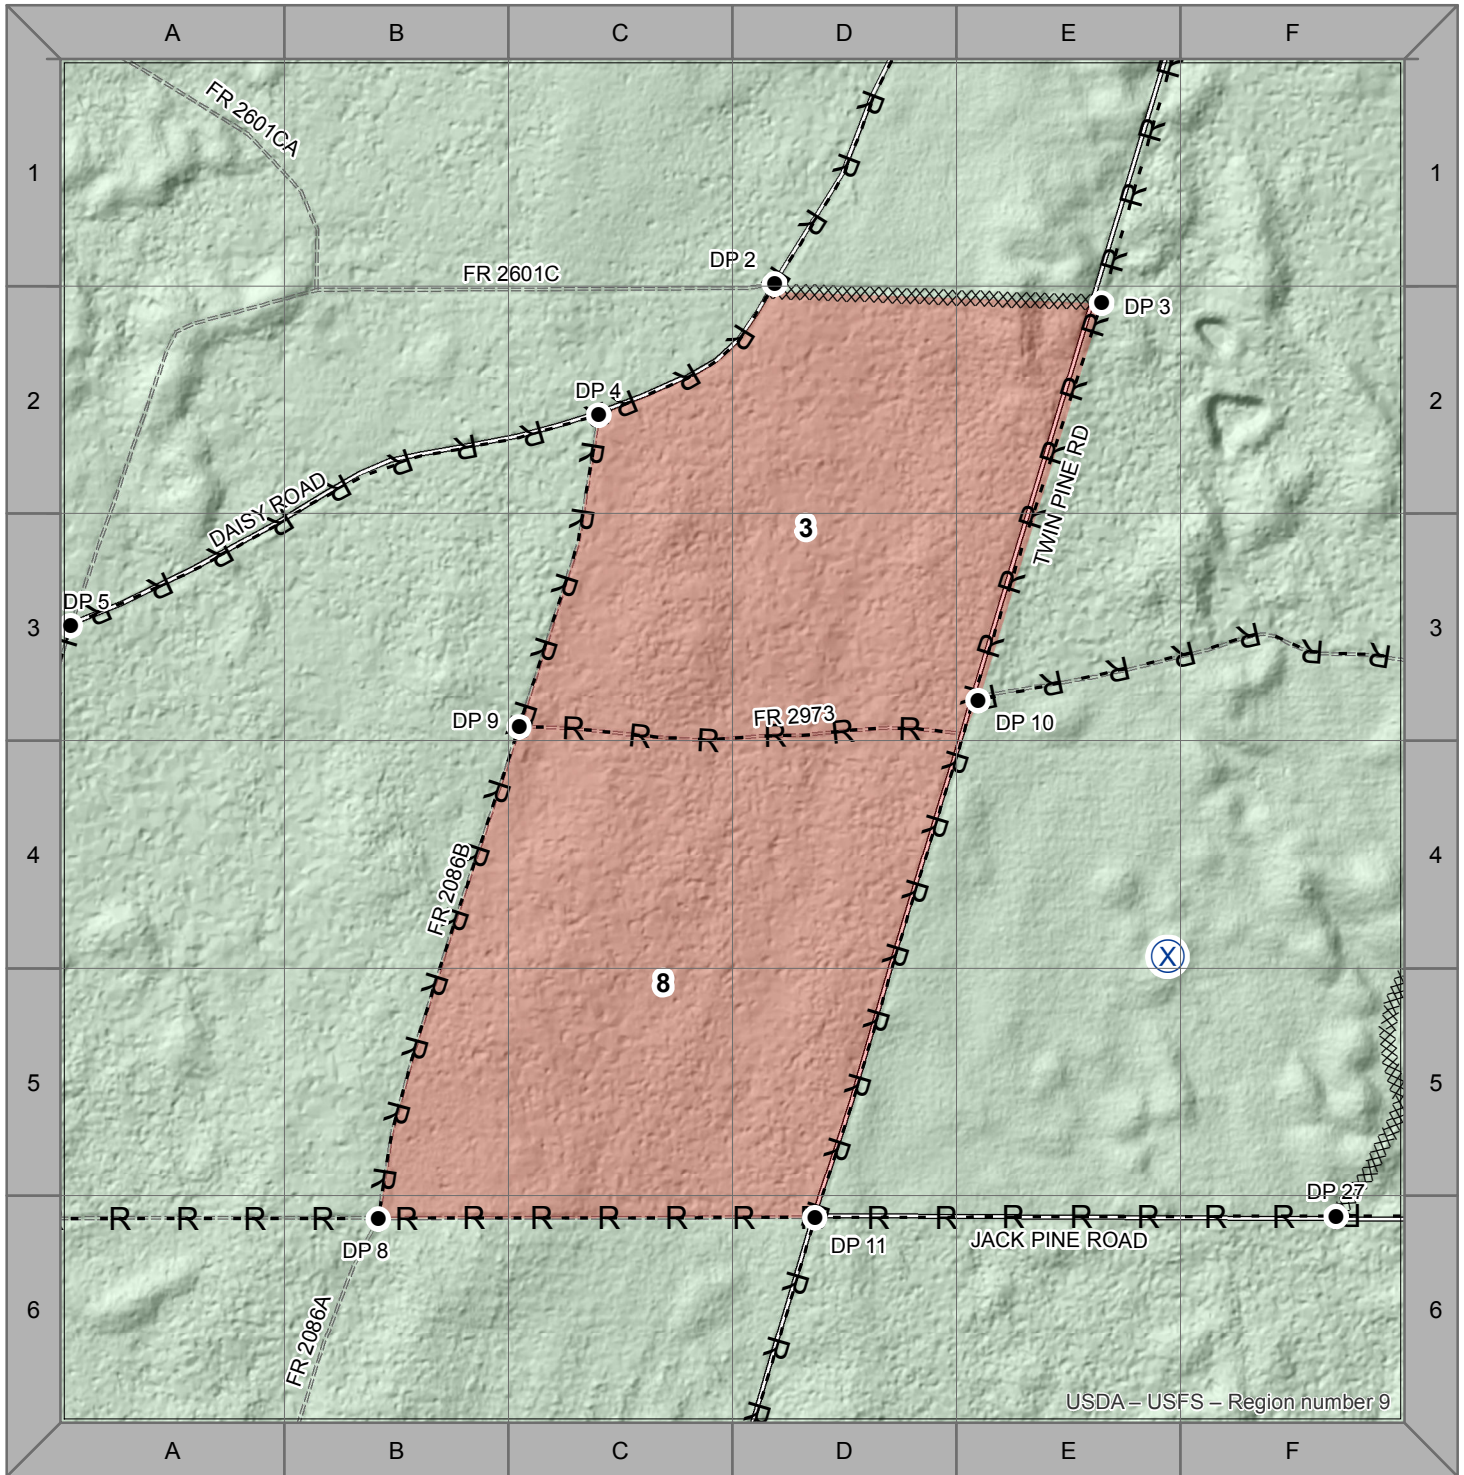

Twin Pine Units 3&8 (75 Acres)

USDA - USFS - Region number 9